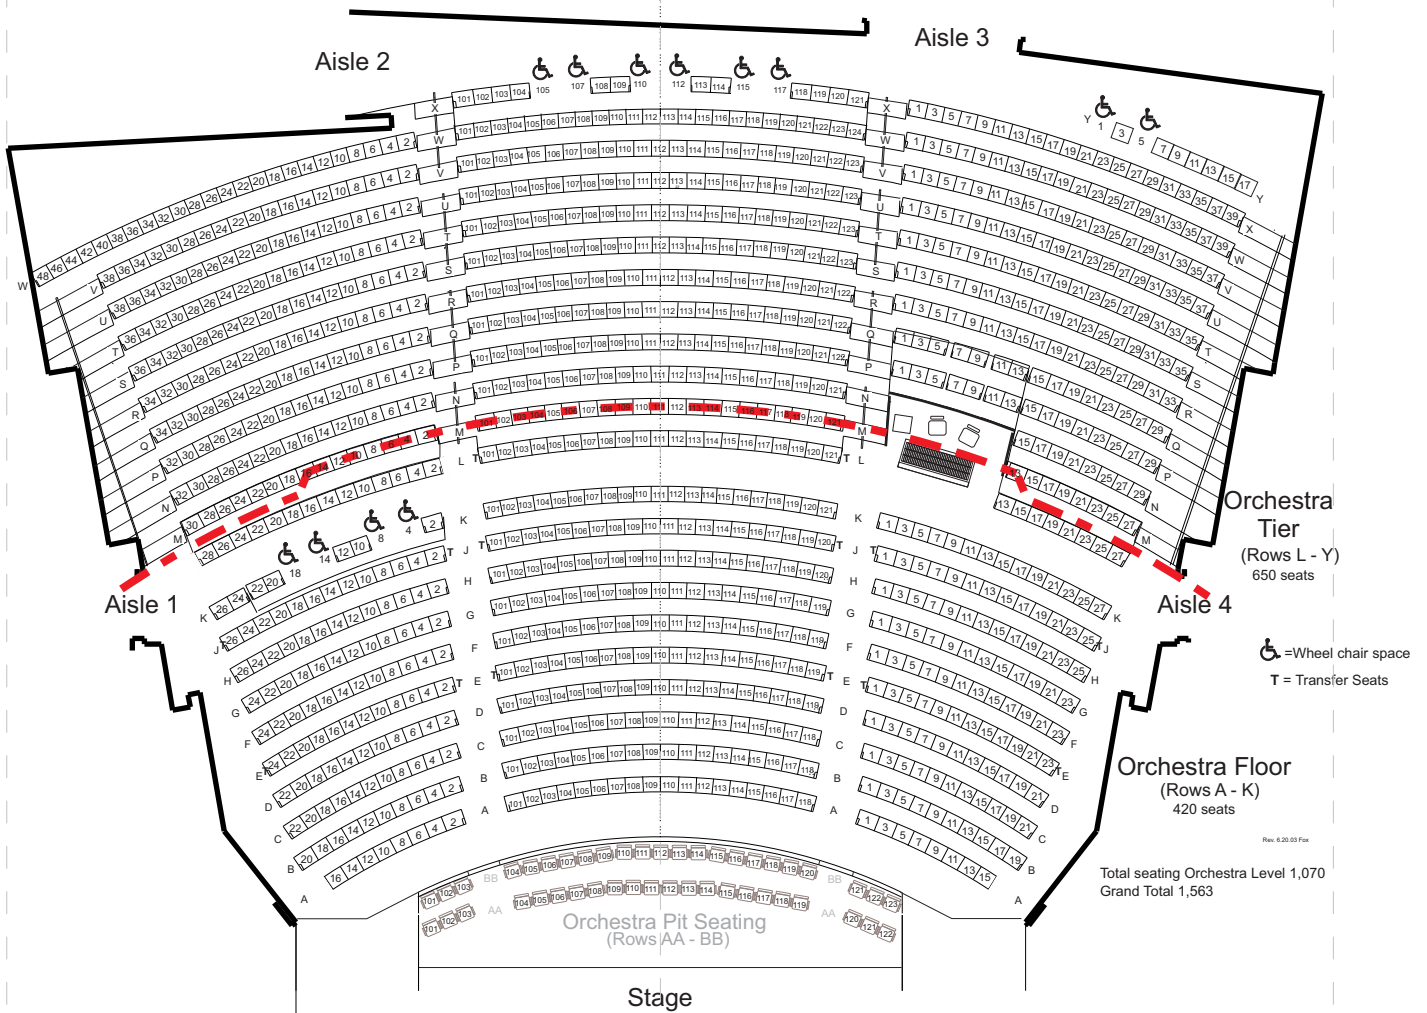

EISEMANN CENTER

HILL PERFORMANCE HALL

(Red dashed line below indicates edge of Mezzanine overhang)

Total seating Orchestra Level 1,070
Grand Total 1,563