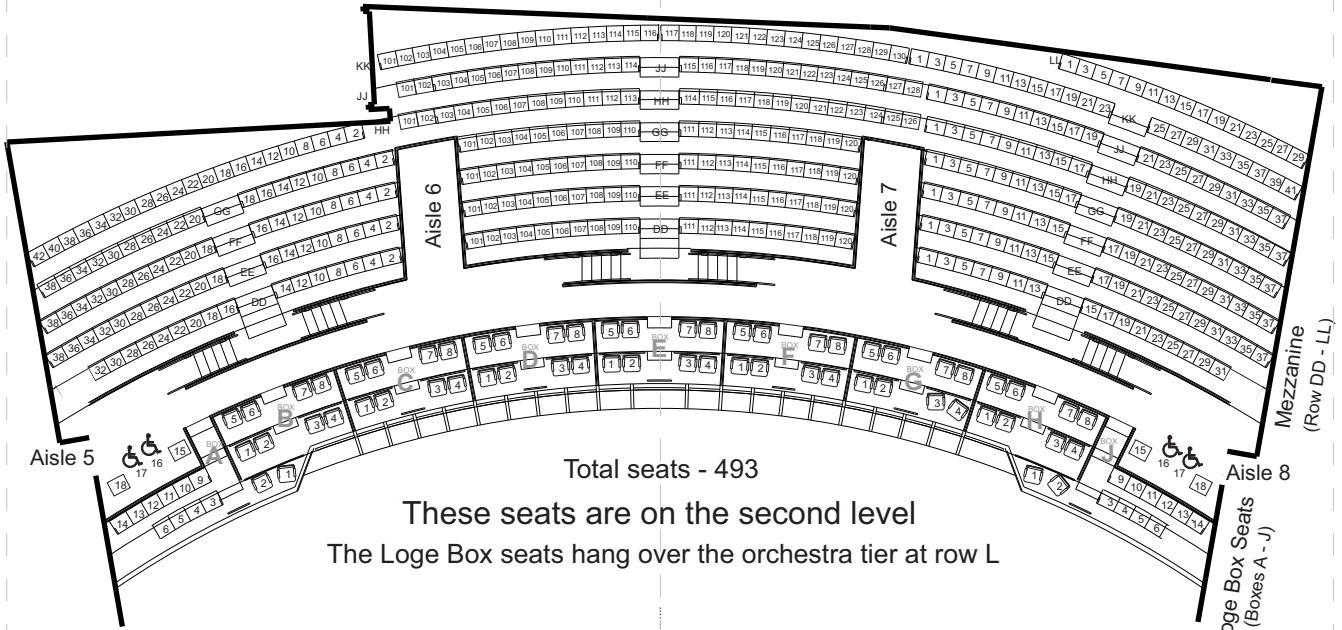

EISEMANN CENTER

HILL PERFORMANCE HALL

(Red dashed line below indicates edge of Mezzanine overhang)

Total seating Orchestra Level 1,070
Grand Total 1,563