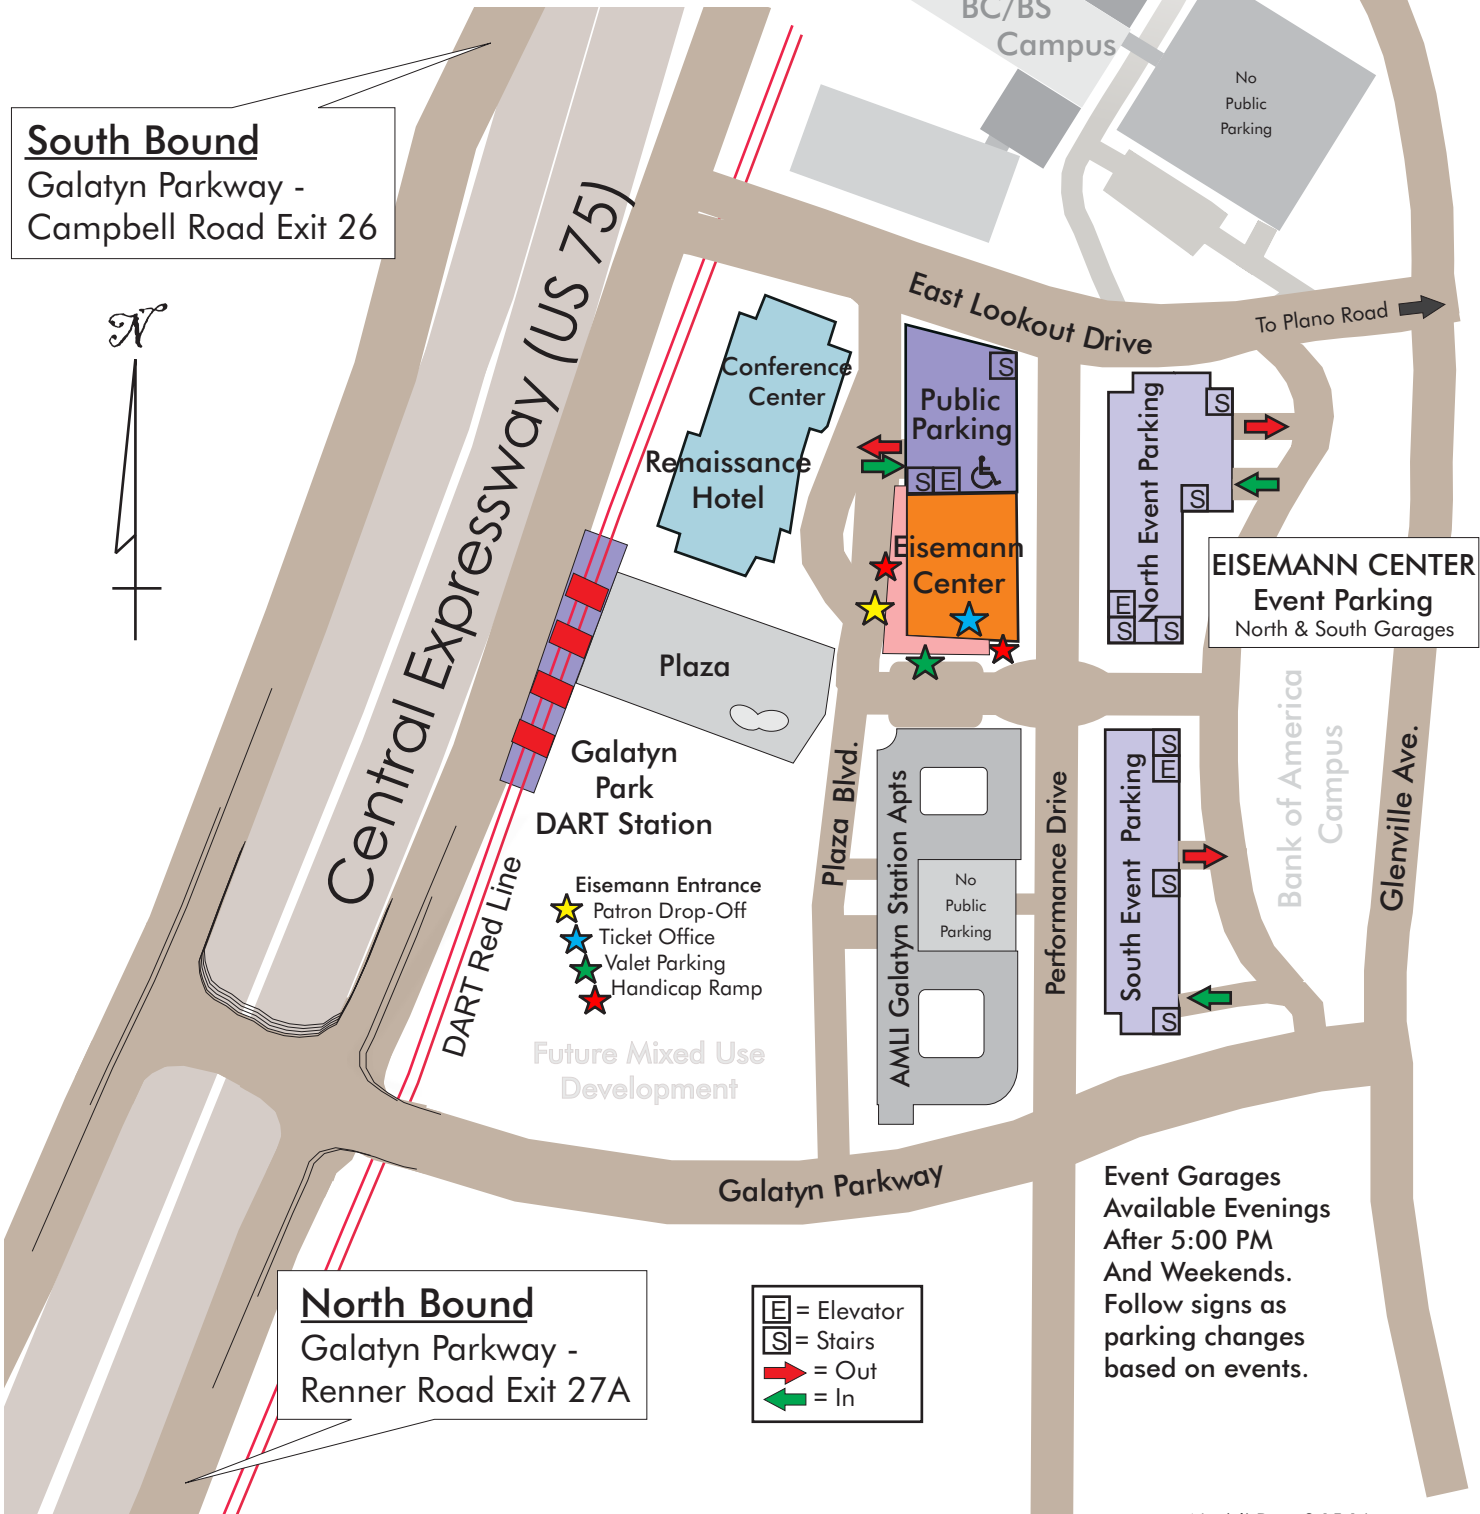

EISEMANN CENTER LOCATION MAP

Area Detail Map

South Bound
Galatyn Parkway -
Campbell Road Exit 26

North Bound
Galatyn Parkway -
Renner Road Exit 27A

- E = Elevator
- S = Stairs
- ➔ = Out
- ➔ = In

EISEMANN CENTER
Event Parking
North & South Garages

Event Garages
Available Evenings
After 5:00 PM
And Weekends.
Follow signs as
parking changes
based on events.