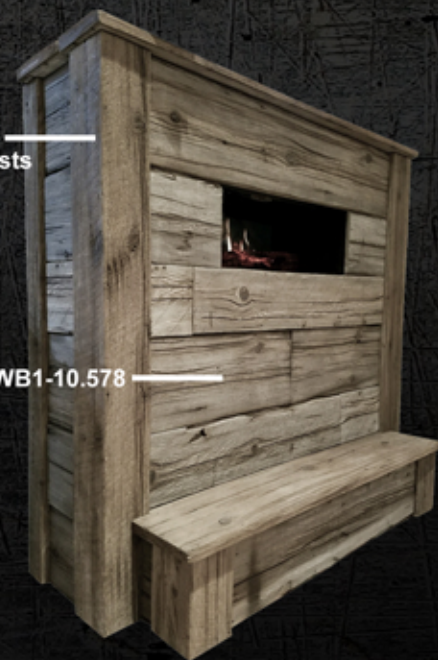

Available in:

Heights of: 6.5", 7.5", 9.5", 10.5"
Lengths of: 43", 47", 62", 78"
Average of: 1" Thick +/- 1/4"

(*Dimensions may vary +/- 3/16")

Finishes:

Brown (BRN)

Silver (SLV)

* New *
Corner Posts

*ASTM E136-12 "Standard Test Method for Behavior of Materials in a Vertical Tube Furnace of 750°C"