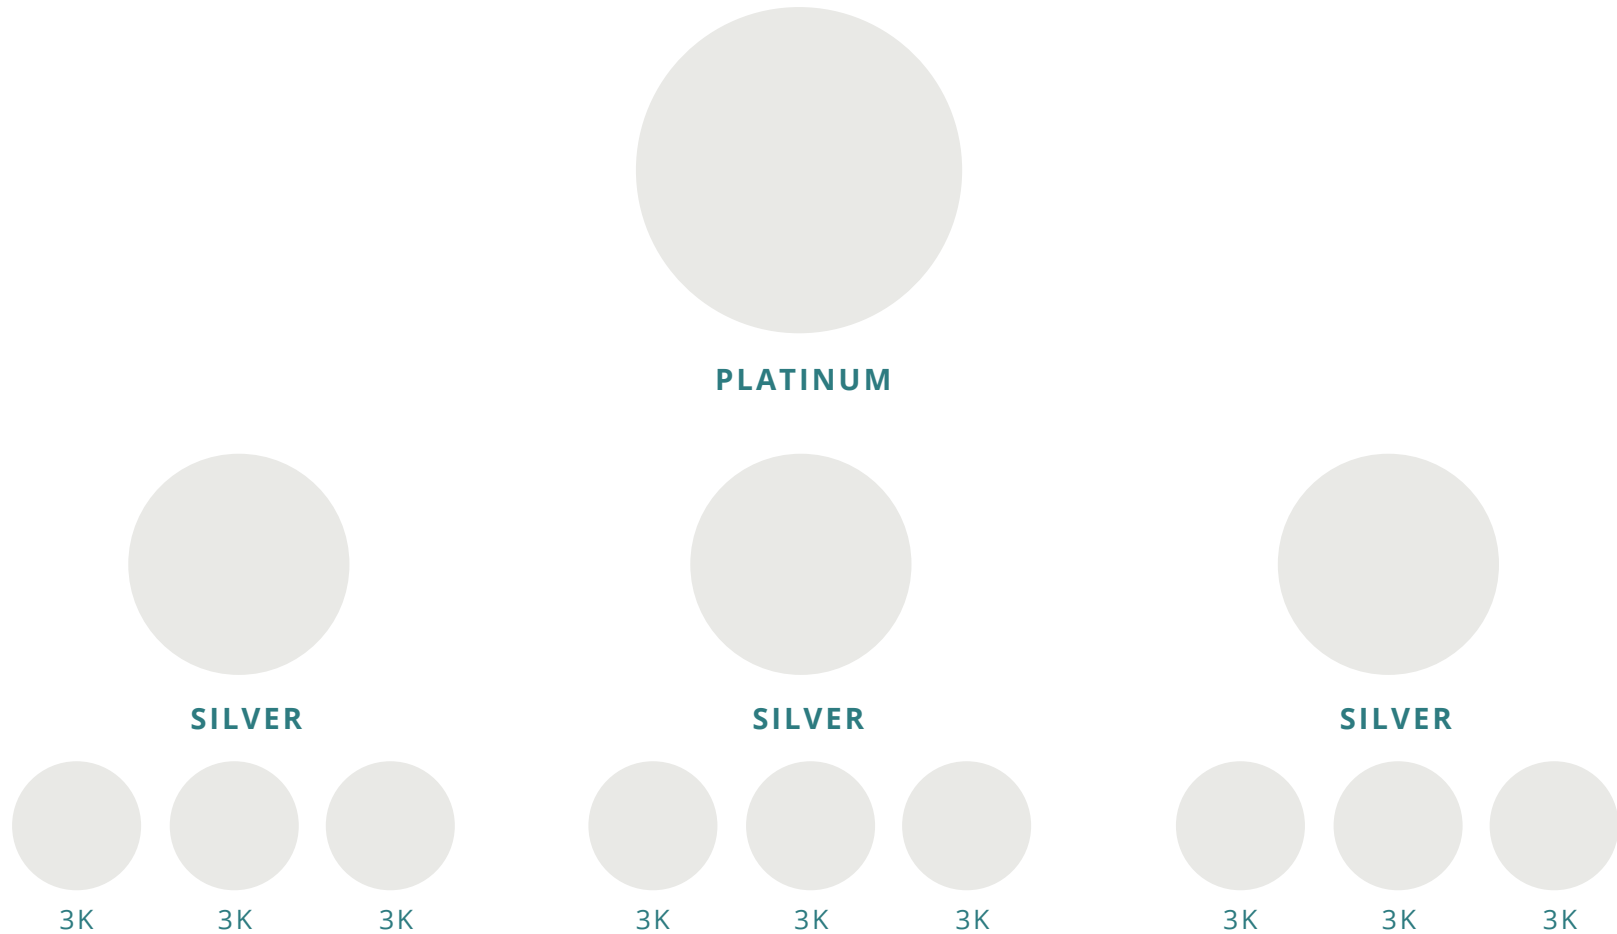

2K+

5000 OV

Average monthly earnings: \$1030*
Pays levels 1-6

SILVER

3K

3K

3K

9000 OV

RANK PLANNER

LIVE *Naturally*

Average monthly earnings: \$4,780* | Pays levels 1-7+

* Your own earnings will be based on your own performance. To learn ore about doTERRA's compensation, visit doterra.com/us/en/flyers/compensation-plan.pdf

RANK PLANNER

LIVE *Naturally*

Average monthly earnings: \$9,392* | Pays levels 1-7+

* Your own earnings will be based on your own performance. To learn ore about doTERRA's compensation, visit doterra.com/us/en/flyers/compensation-plan.pdf.

RANK PLANNER

LIVE *Naturally*

Average monthly earnings: \$16,733* | Pays levels 1-7+

* Your own earnings will be based on your own performance. To learn ore about doTERRA's compensation, visit doterra.com/us/en/flyers/compensation-plan.pdf.