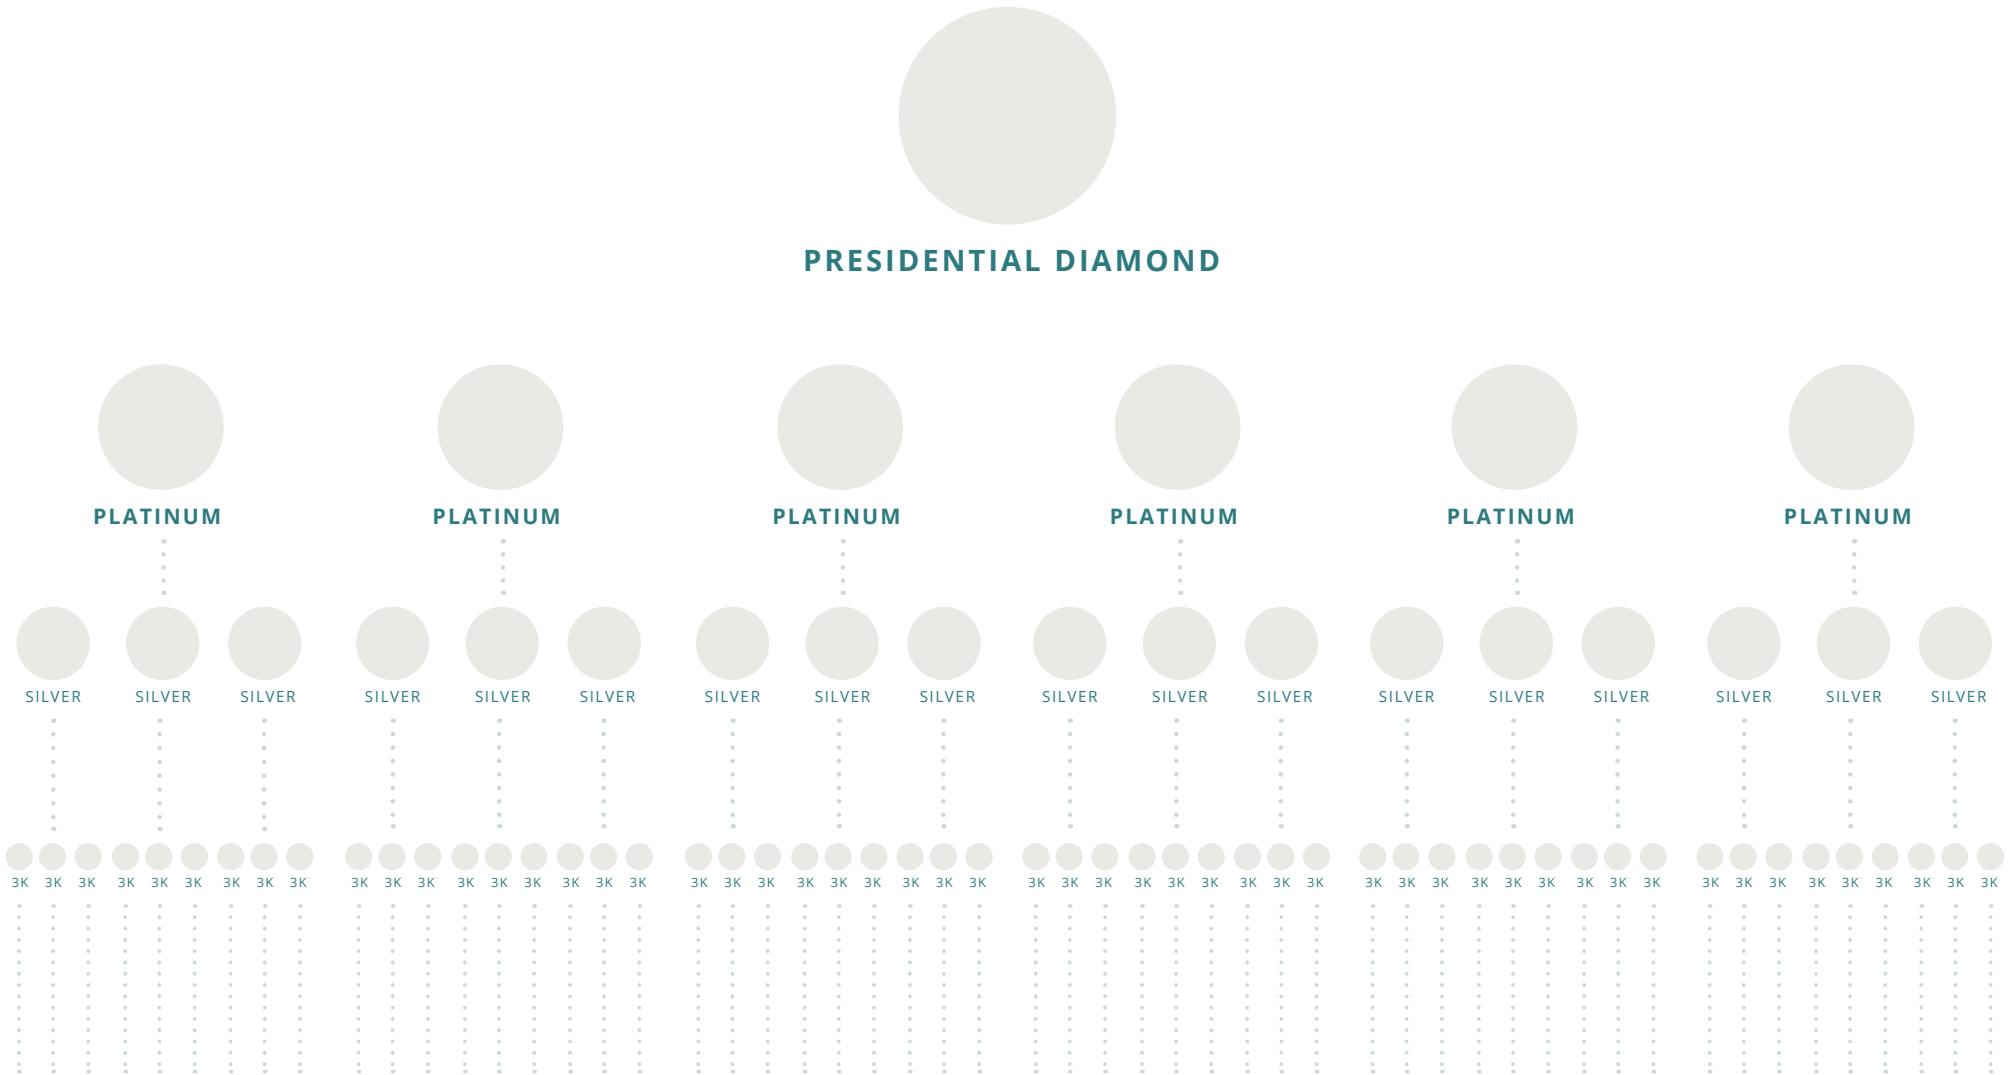

RANK PLANNER

LIVE *Naturally*

Average monthly earnings: \$16,733* | Pays levels 1-7+

* Your own earnings will be based on your own performance. To learn ore about doTERRA's compensation, visit doterra.com/us/en/flyers/compensation-plan.pdf.

RANK PLANNER

LIVE *Naturally*

Average monthly earnings: \$37,758* | Pays levels 1-7+

* Your own earnings will be based on your own performance. To learn ore about doTERRA's compensation, visit doterra.com/us/en/flyers/compensation-plan.pdf.

RANK PLANNER

LIVE Naturally

Average monthly earnings: \$110,083* | Pays levels 1-7+

* Your own earnings will be based on your own performance. To learn ore about doTERRA's compensation, visit doterra.com/us/en/flyers/compensation-plan.pdf.