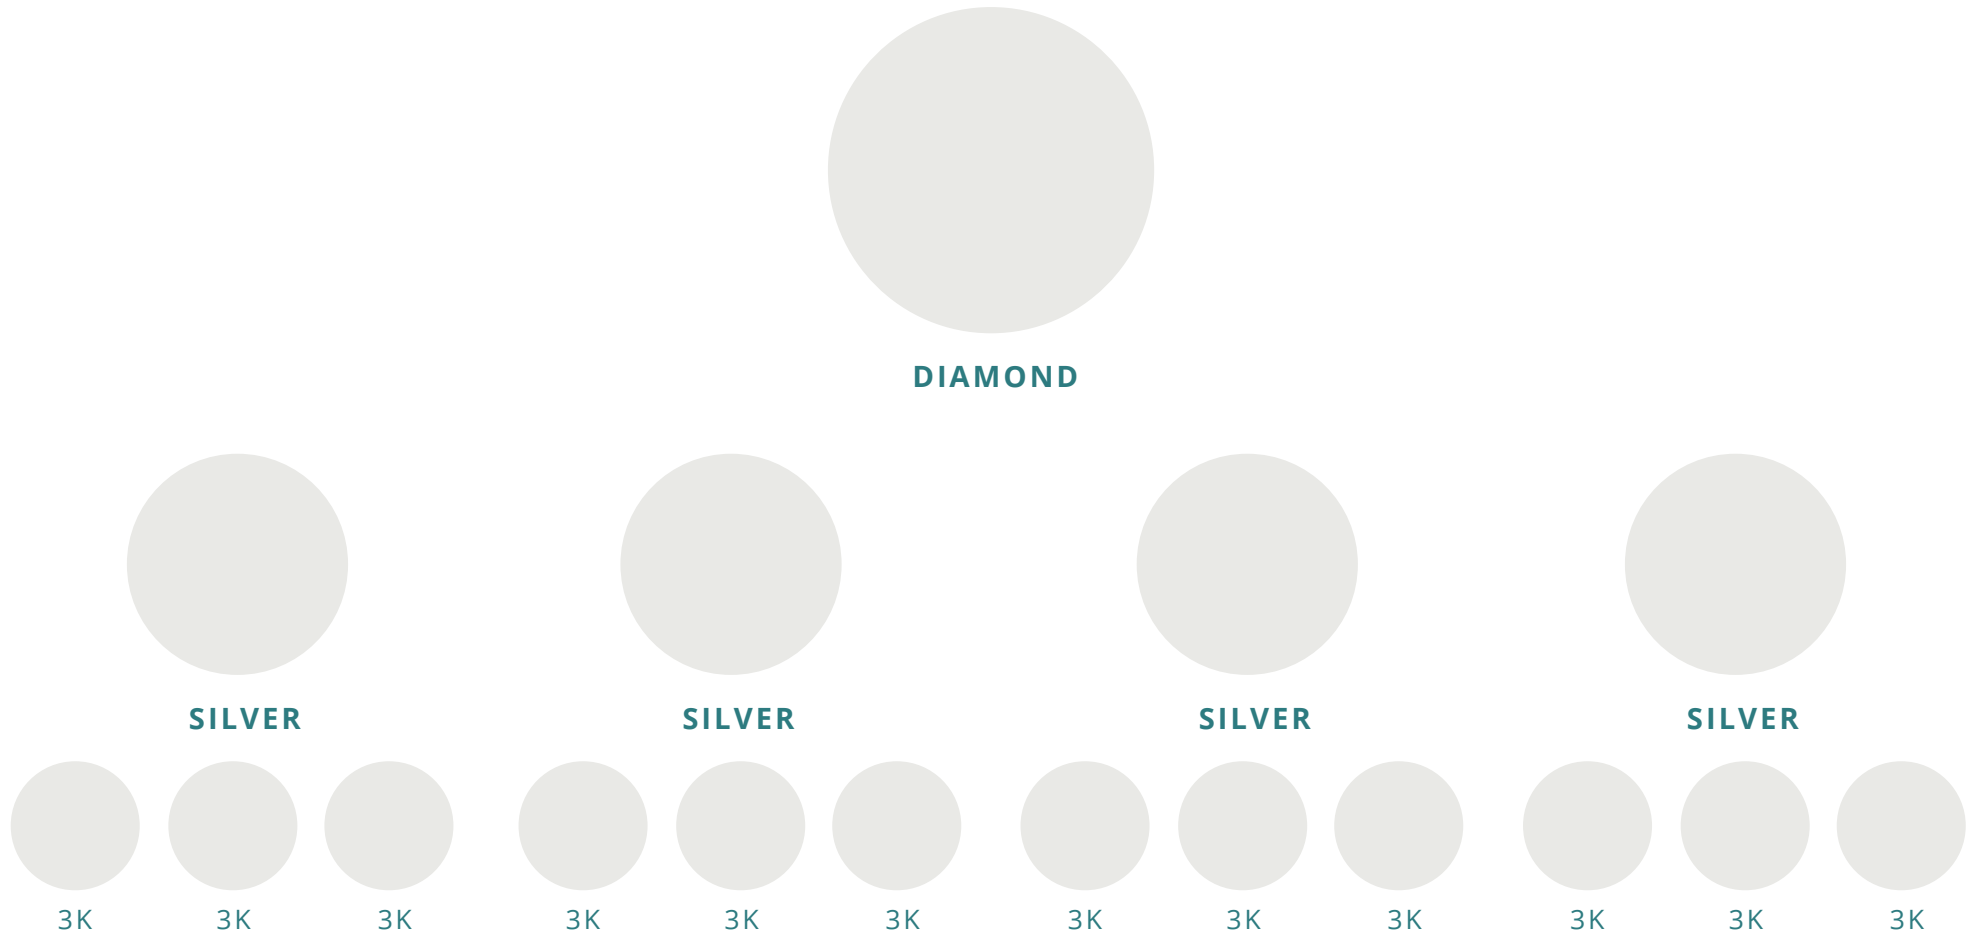

RANK PLANNER

LIVE *Naturally*

Average monthly earnings: \$4,780* | Pays levels 1-7+

* Your own earnings will be based on your own performance. To learn ore about doTERRA's compensation, visit doterra.com/us/en/flyers/compensation-plan.pdf

RANK PLANNER

LIVE *Naturally*

Average monthly earnings: \$9,392* | Pays levels 1-7+

* Your own earnings will be based on your own performance. To learn ore about doTERRA's compensation, visit doterra.com/us/en/flyers/compensation-plan.pdf.

RANK PLANNER

LIVE *Naturally*

Average monthly earnings: \$16,733* | Pays levels 1-7+

* Your own earnings will be based on your own performance. To learn ore about doTERRA's compensation, visit doterra.com/us/en/flyers/compensation-plan.pdf.

RANK PLANNER

LIVE *Naturally*

Average monthly earnings: \$37,758* | Pays levels 1-7+

* Your own earnings will be based on your own performance. To learn ore about doTERRA's compensation, visit doterra.com/us/en/flyers/compensation-plan.pdf.