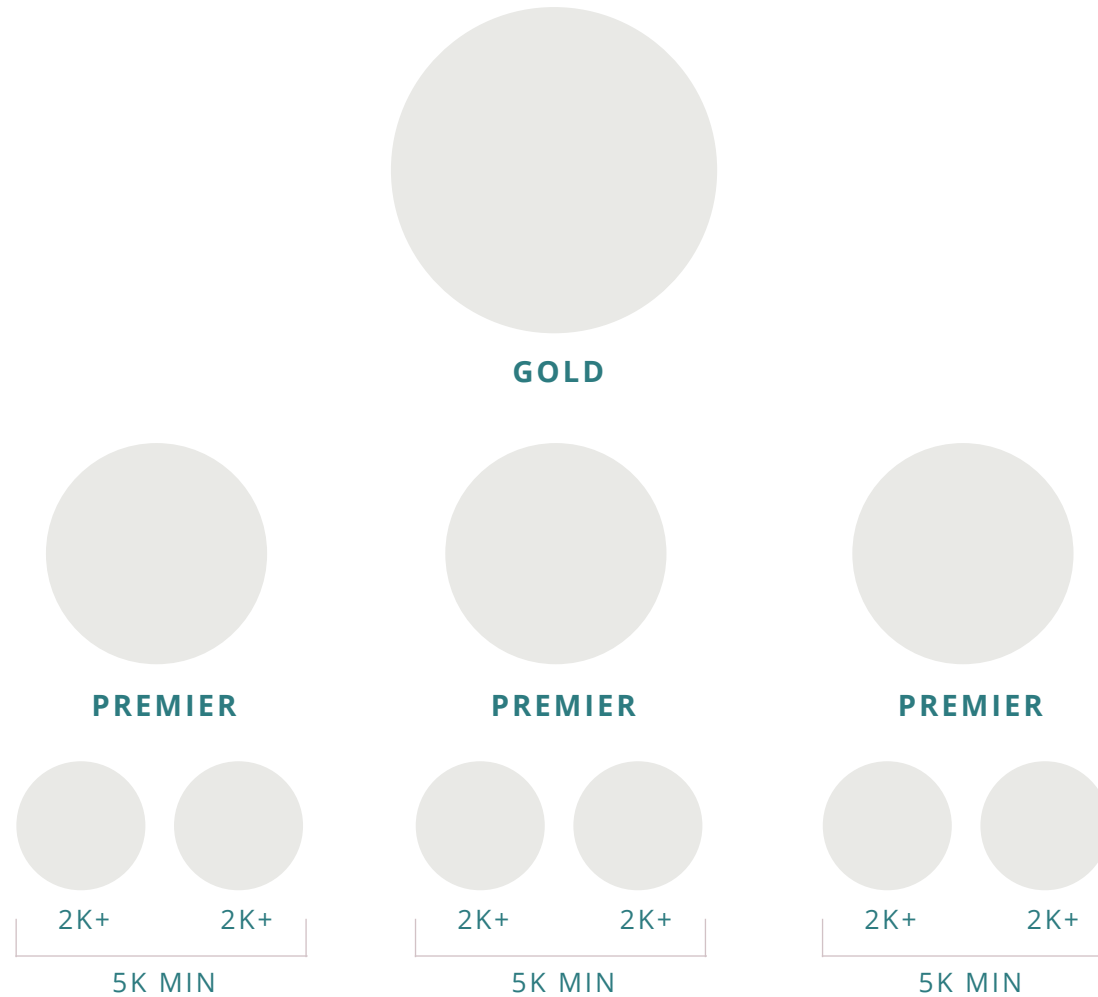

EXECUTIVE

2000 OV

Average monthly earnings: \$100*
Pays levels 1-4

ELITE

3000 OV

Average monthly earnings: \$300*
Pays levels 1-5

PREMIER

2K+

2K+

5000 OV

Average monthly earnings: \$1030*
Pays levels 1-6

SILVER

3K

3K

3K

9000 OV

Average monthly earnings: \$2198*
Pays levels 1-7+

* Your own earnings will be based on your own performance. To learn ore about doTERRA's compensation, visit doterra.com/us/en/flyers/compensation-plan.pdf.

RANK PLANNER

LIVE *Naturally*

Average monthly earnings: \$4,780* | Pays levels 1-7+

* Your own earnings will be based on your own performance. To learn ore about doTERRA's compensation, visit doterra.com/us/en/flyers/compensation-plan.pdf