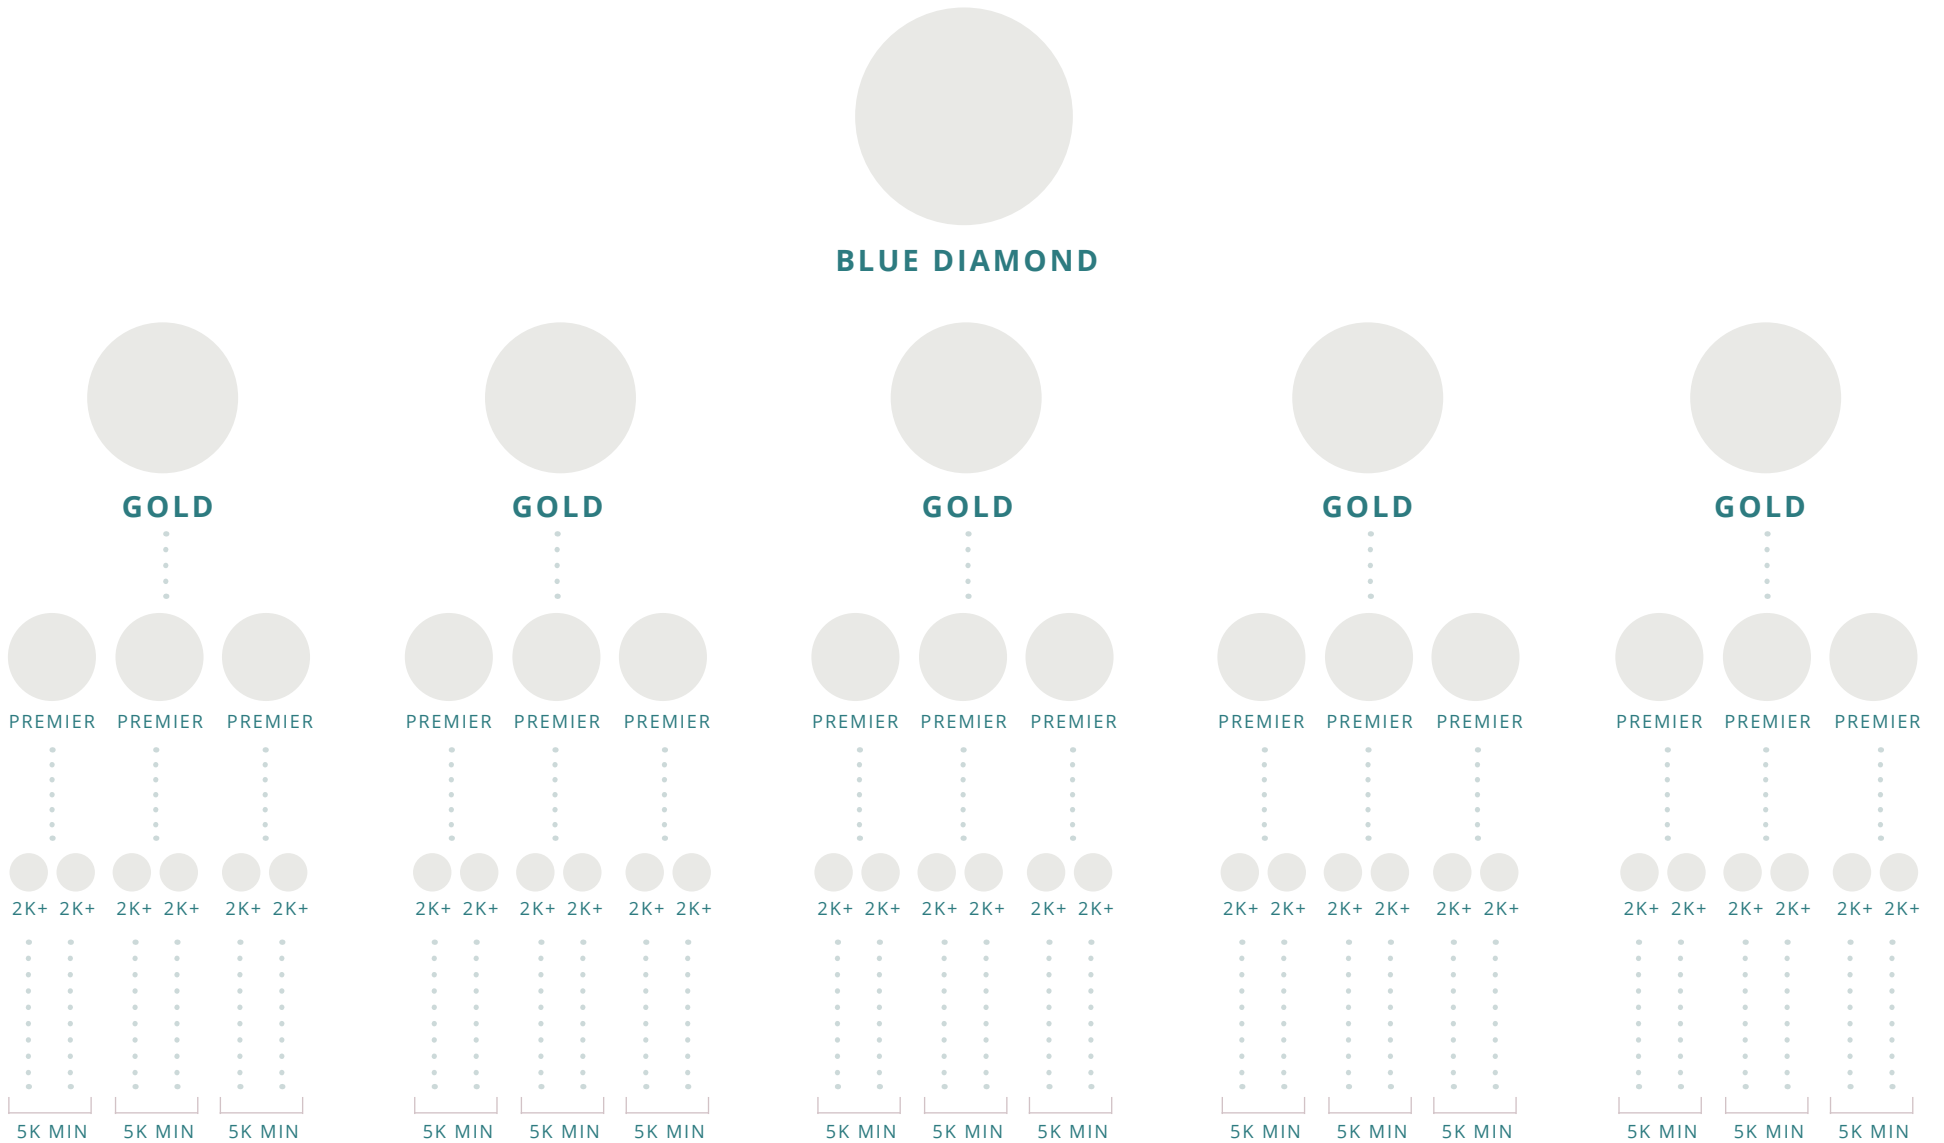

2K+

5000 OV

Average monthly earnings: \$1030*
Pays levels 1-6

SILVER

3K

3K

3K

9000 OV

RANK PLANNER

LIVE *Naturally*

Average monthly earnings: \$9,392* | Pays levels 1-7+

* Your own earnings will be based on your own performance. To learn ore about doTERRA's compensation, visit doterra.com/us/en/flyers/compensation-plan.pdf.

RANK PLANNER

LIVE *Naturally*

Average monthly earnings: \$16,733* | Pays levels 1-7+

* Your own earnings will be based on your own performance. To learn ore about doTERRA's compensation, visit doterra.com/us/en/flyers/compensation-plan.pdf.

RANK PLANNER

LIVE *Naturally*

Average monthly earnings: \$37,758* | Pays levels 1-7+

* Your own earnings will be based on your own performance. To learn ore about doTERRA's compensation, visit doterra.com/us/en/flyers/compensation-plan.pdf.