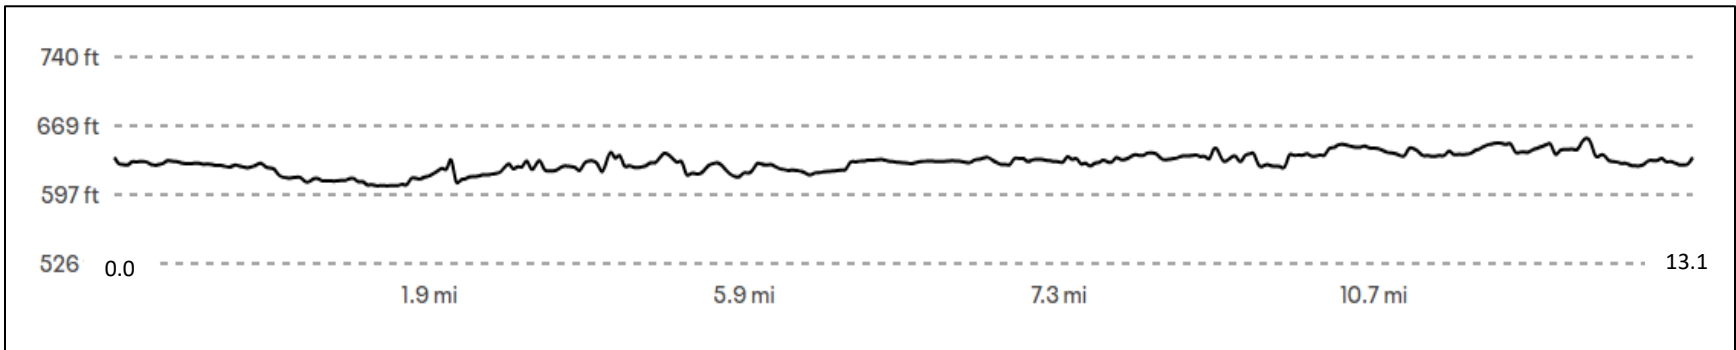

# 2024 ELEVATION CHARTS

## Mill Race Marathon (starting at Mile 12):