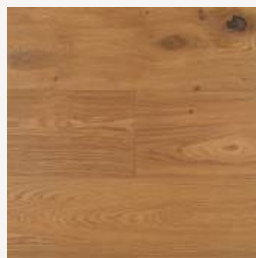

Engineered Oak

DONATO 190MM

SERRANO | 3150

COCO | 3151

AMENDO | 3152

APOLLO | 3153

MOONSTONE | 3154

SOLARA | 3155