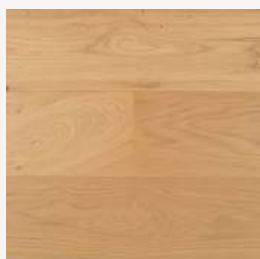

Engineered Oak

DONATO 190MM

SERRANO | 3150

COCO | 3151

AMENDO | 3152

APOLLO | 3153

MOONSTONE | 3154

SOLARA | 3155

SAVOY | 3156

BIANCO | 3157

RANGE	Donato 190mm
SPECIES	European Oak
CLICK SYSTEM	5G Vålinge
DIMENSIONS	1900 / 190 / 14/2mm

*Colour samples and swatches should be considered as a guide only as, as timber has natural variation in colour and texture.