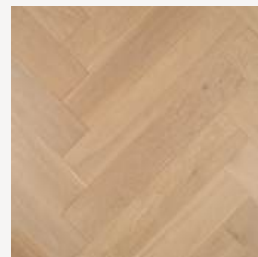

*Colour samples and swatches should be considered as a guide only as, as timber has natural variation in colour and texture.

ARLO HERRINGBONE

IVORY | 4472HB

DUNE | 4651HB

DOVE GREY | 4725HB

FRENCH GREY | 4843HB

ONYX GREY | 4971HB

RANGE	Parquetry Herringbone
SPECIES	European Oak
CLICK SYSTEM	Tongue and Groove
DIMENSIONS	888 / 148 / 14/3mm

*Colour samples and swatches should be considered as a guide only as, as timber has natural variation in colour and texture.

ODO HERRINGBONE

CHALET | 1911HB

INVISIBLE | 1912HB

ICONIC | 1914HB

RANGE Parquetry Herringbone

SPECIES European Oak

CLICK SYSTEM Tongue and Groove

DIMENSIONS 888 / 148 / 15/3mm