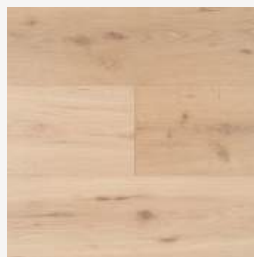

ARLO 190MM

CAPRI | 4005

SMOKED OAK | 4369

*Black Fill

HAVANA | 4534

*Black Fill

DUNE | 4651

NORDIC WHITE | 4904

*Black Fill

MONT BLANC | 4905

TRUFFLE | 4828

RANGE	Arlo 190mm
SPECIES	European Oak
CLICK SYSTEM	5G Vålinge
DIMENSIONS	1900 / 190 / 14/3mm

*Colour samples and swatches should be considered as a guide only as, as timber has natural variation in colour and texture.