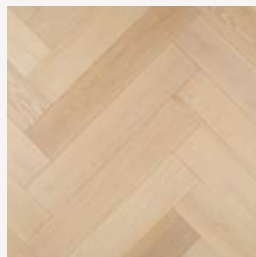

*Colour samples and swatches should be considered as a guide only as, as timber has natural variation in colour and texture.

ARLO HERRINGBONE

IVORY | 4472HB

DUNE | 4651HB

DOVE GREY | 4725HB

FRENCH GREY | 4843HB

ONYX GREY | 4971HB

RANGE	Parquetry Herringbone
SPECIES	European Oak
CLICK SYSTEM	Tongue and Groove
DIMENSIONS	888 / 148 / 14/3mm

*Colour samples and swatches should be considered as a guide only as, as timber has natural variation in colour and texture.

ODO HERRINGBONE

CHALET | 1911HB

INVISIBLE | 1912HB

ICONIC | 1914HB

RANGE Parquetry Herringbone

SPECIES European Oak

CLICK SYSTEM Tongue and Groove

DIMENSIONS 888 / 148 / 15/3mm