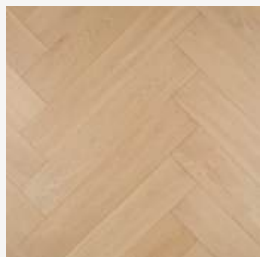

ODO HERRINGBONE

CHALET | 1911HB