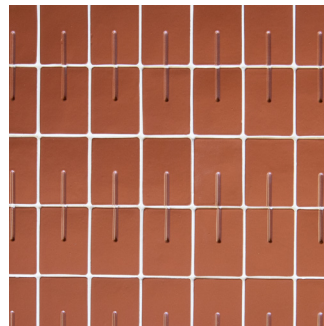

2. LAYOUT SUGGESTIONS

SPECIFICATIONS

TILE DIMENSIONS:

2.5" x 3.5" (actual sizes will vary due to handmade process)

THICKNESS:

5/16"

TILE CONSTRUCTION:

Handmade ceramic recycled Tennessee clay.

BOX QUANTITY:

16 pc/per sq. ft,
100 pieces per box

BOX WEIGHT:

22 lbs.

INSTALLATION:

Please refer to Tile Council of America.
Tiles are not on mesh backing.

USAGE:

Commercial or residential walls and ceilings dry or wet areas.
Not approved for flooring or exterior applications.

LEADTIME:

Varies. Check with your JBC representative.

PRICING:

Varies by pattern and box quantity.

3. GLAZE COLORS

FLAT

GLOSS