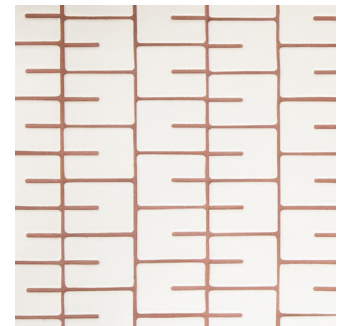

2. LAYOUT SUGGESTIONS

SPECIFICATIONS

TILE DIMENSIONS:

2.5" x 3.5" (actual sizes will vary due to handmade process)

THICKNESS:

5/16"

TILE CONSTRUCTION:

Handmade ceramic recycled Tennessee clay.

BOX QUANTITY:

16 pc/per sq. ft,
100 pieces per box

BOX WEIGHT:

22 lbs.

INSTALLATION:

Please refer to Tile Council of America.
Tiles are not on mesh backing.

USAGE:

Commercial or residential walls and ceilings dry or wet areas.
Not approved for flooring or exterior applications.

LEADTIME:

Varies. Check with your JBC representative.

PRICING:

Varies by pattern and box quantity.

3. GLAZE COLORS

FLAT

GLOSS