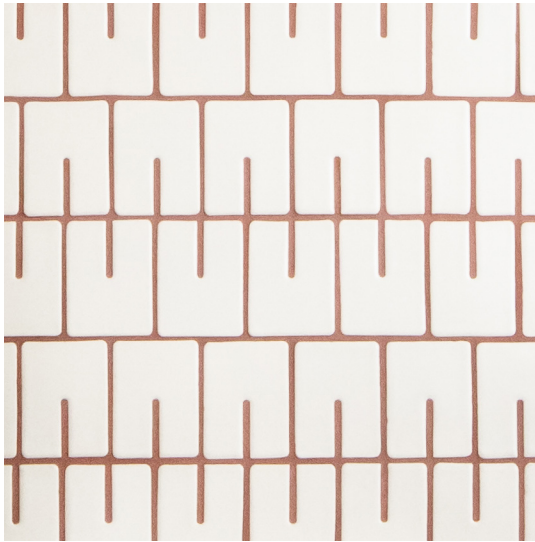

Palette

STUDIO JBC

ARTISAN TILE COLLECTION FOR WALLS & CEILINGS

1. PATTERN