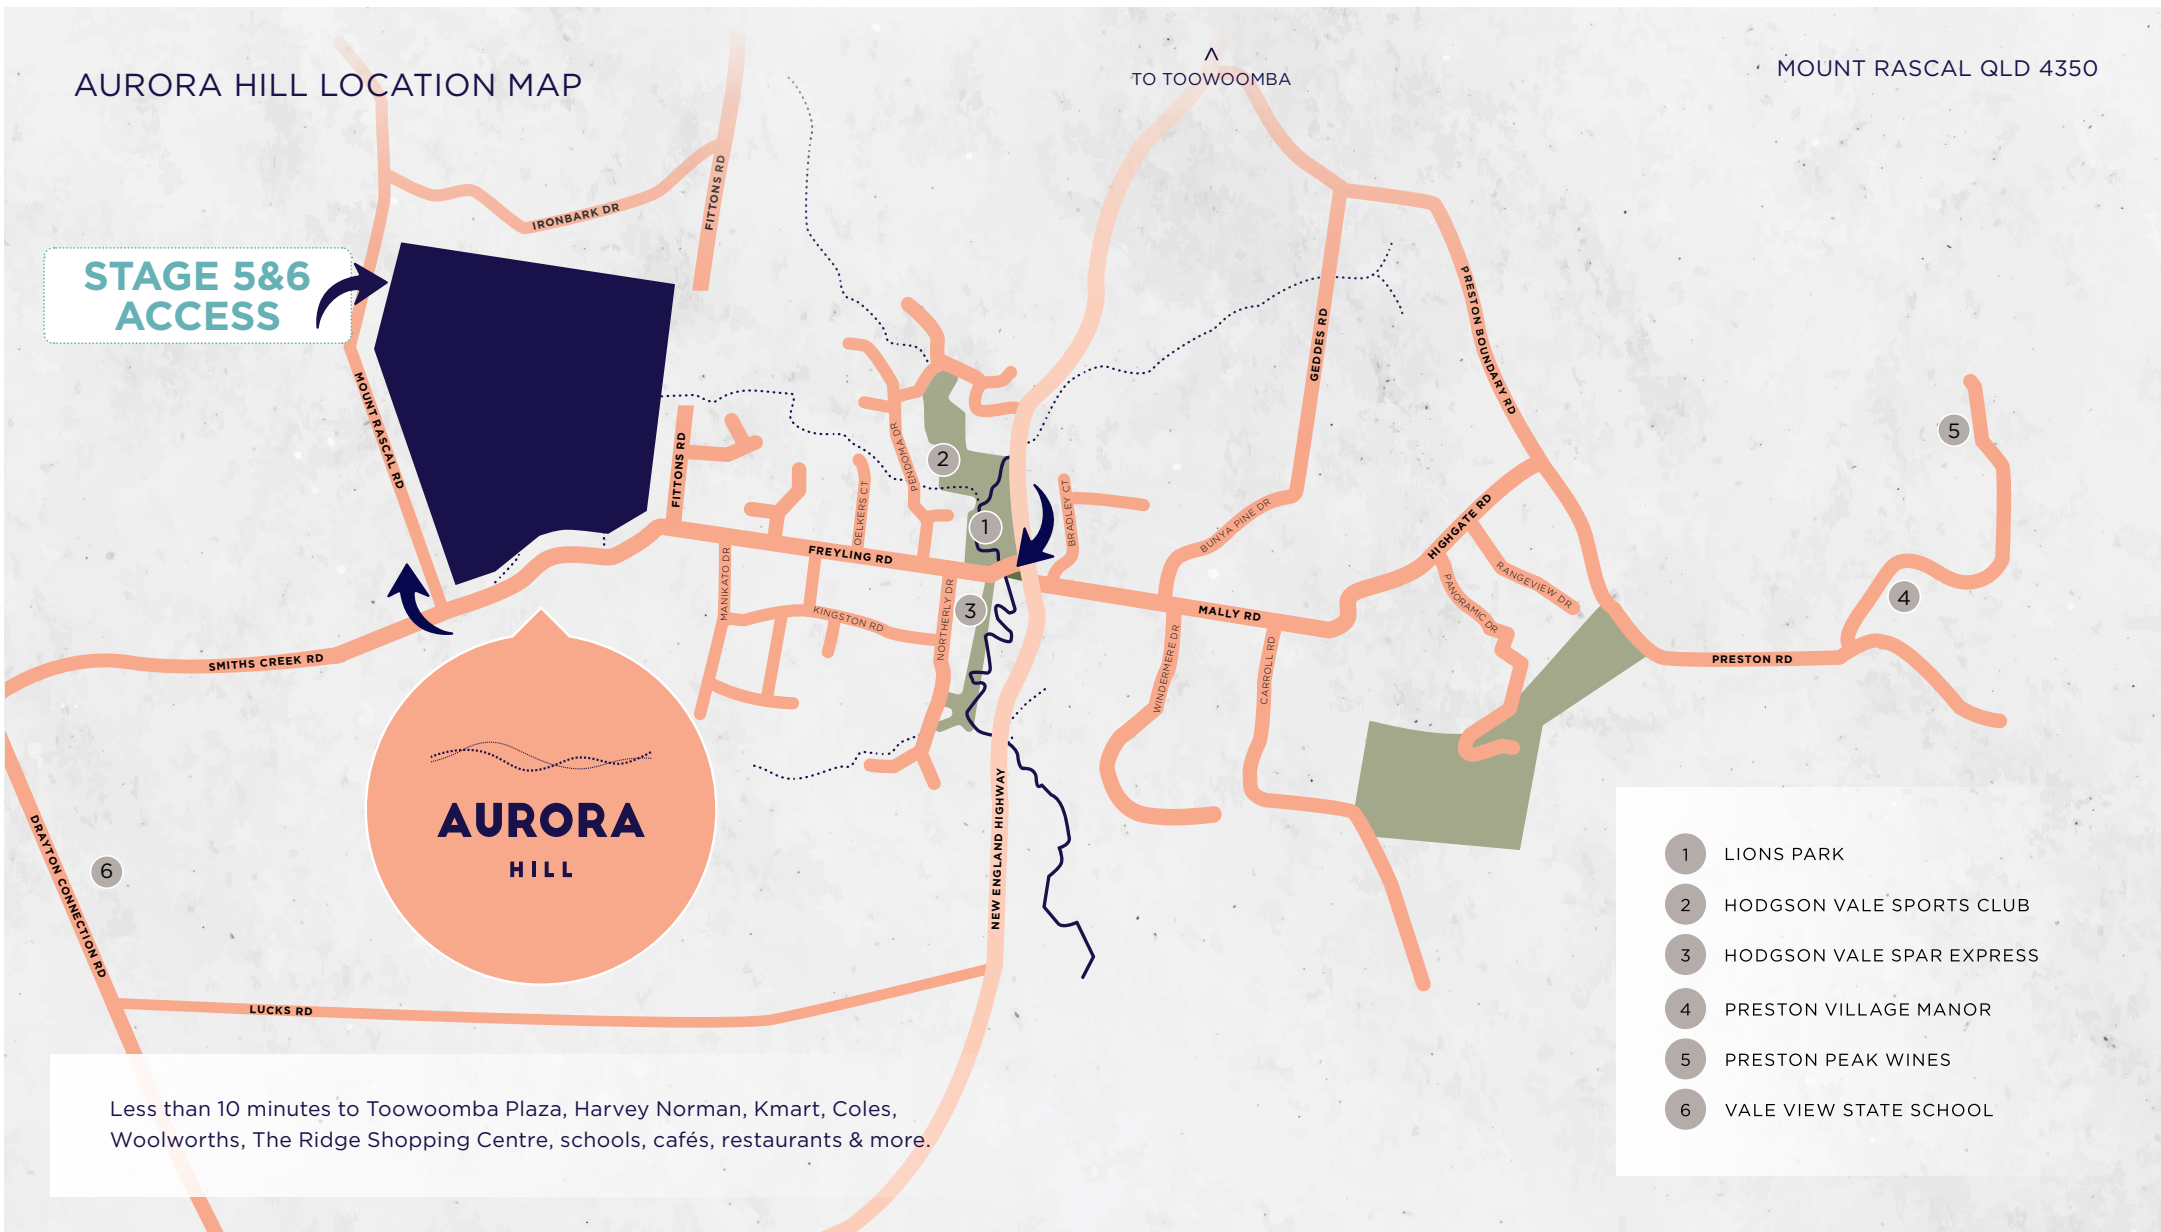

AURORA HILL LOCATION MAP

TO TOOWOOMBA

MOUNT RASCAL QLD 4350

**STAGE 5&6
ACCESS**

- 1 LIONS PARK
- 2 HODGSON VALE SPORTS CLUB
- 3 HODGSON VALE SPAR EXPRESS
- 4 PRESTON VILLAGE MANOR
- 5 PRESTON PEAK WINES
- 6 VALE VIEW STATE SCHOOL

Less than 10 minutes to Toowoomba Plaza, Harvey Norman, Kmart, Coles, Woolworths, The Ridge Shopping Centre, schools, cafés, restaurants & more.

Andrew Muller | Sales, Project Coordinator

0410 475 525 andrew@aurorahill.com.au