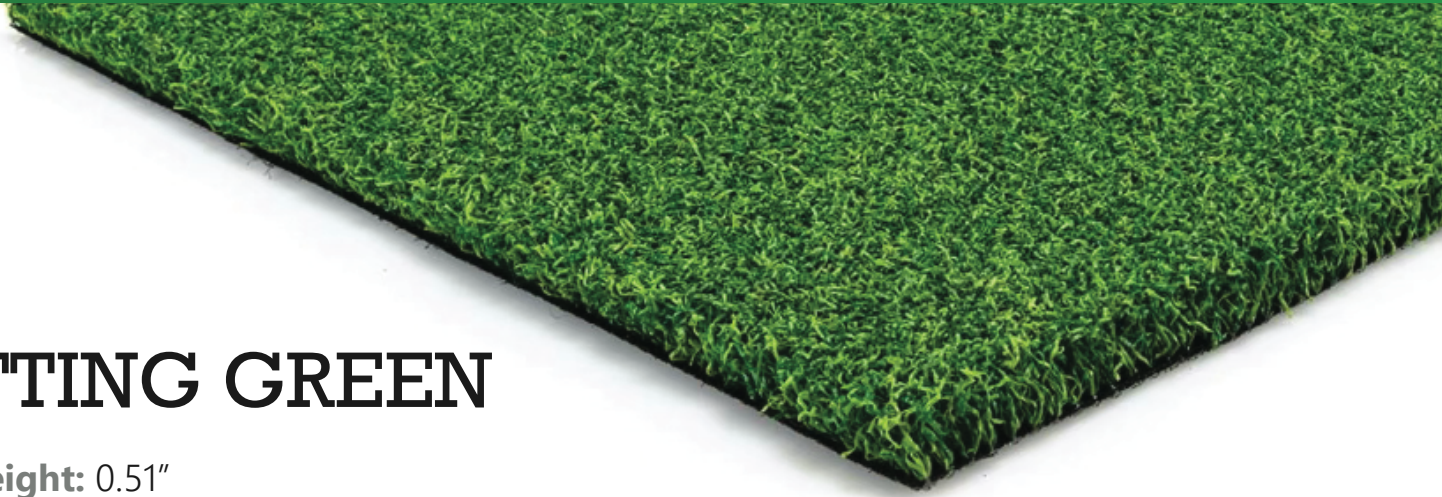

Turf Suppliers

PUTTING GREEN

- **Pile Height:** 0.51"
- **Total Weight:** 83 oz
- **Yarn Color:** Emerald & Lime
- **Yarn Material:** Polyethylene
- **Thatch Material:** Texturized PP
- **Primary Backing Material:** 6oz Double PP
- **Secondary Coating Material:** 22oz Polyurethane
- **Turf Bind:** >10 lbs.
- **Machine Gauge:** 3/16"
- **Infill Ratio:** 2 lbs
- **Roll Width:** 15'
- **Drain Rate:** >28 inch per hour
- **Shipping Weight:** 860 lbs per roll (15 x 100)
- **Roll Diameter:** 25 inches
- **Warranty:** 15 year
- **Recommended Use:** Light to Moderate Traffic

FEATURES

- Yarn shape optimizes airflow and lowers surface temperatures.
- Yarn shape creates stronger + durable fiber strength.
- UV stabilized to resist fading from the sun
- Non-flammable

PETFRIENDLY