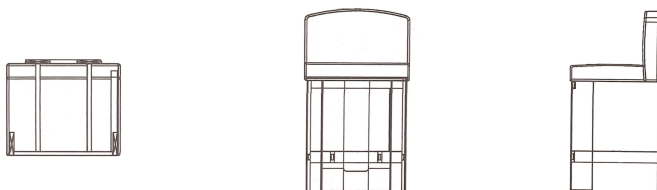

## BEACH COUNTER STOOL – BCS102 / BEACH BAR STOOL – BBS102

\*PRODUCT SHOWN MAY NOT DEPICT STANDARD OFFERING

### TECHNICAL DRAWINGS

### DIMENSIONS

MEASUREMENTS ARE APPROXIMATE

#### BEACH COUNTER STOOL-BCS102

Overall Width: 21"  
Overall Height: 42"  
Overall Depth: 18.75"

SH: 32.5" - to crown

SD: 16"

SW: 21"

Weight: 47 -52 lbs

Wood Species: Oak

Finish: CGB (Cross Grain Brushed)