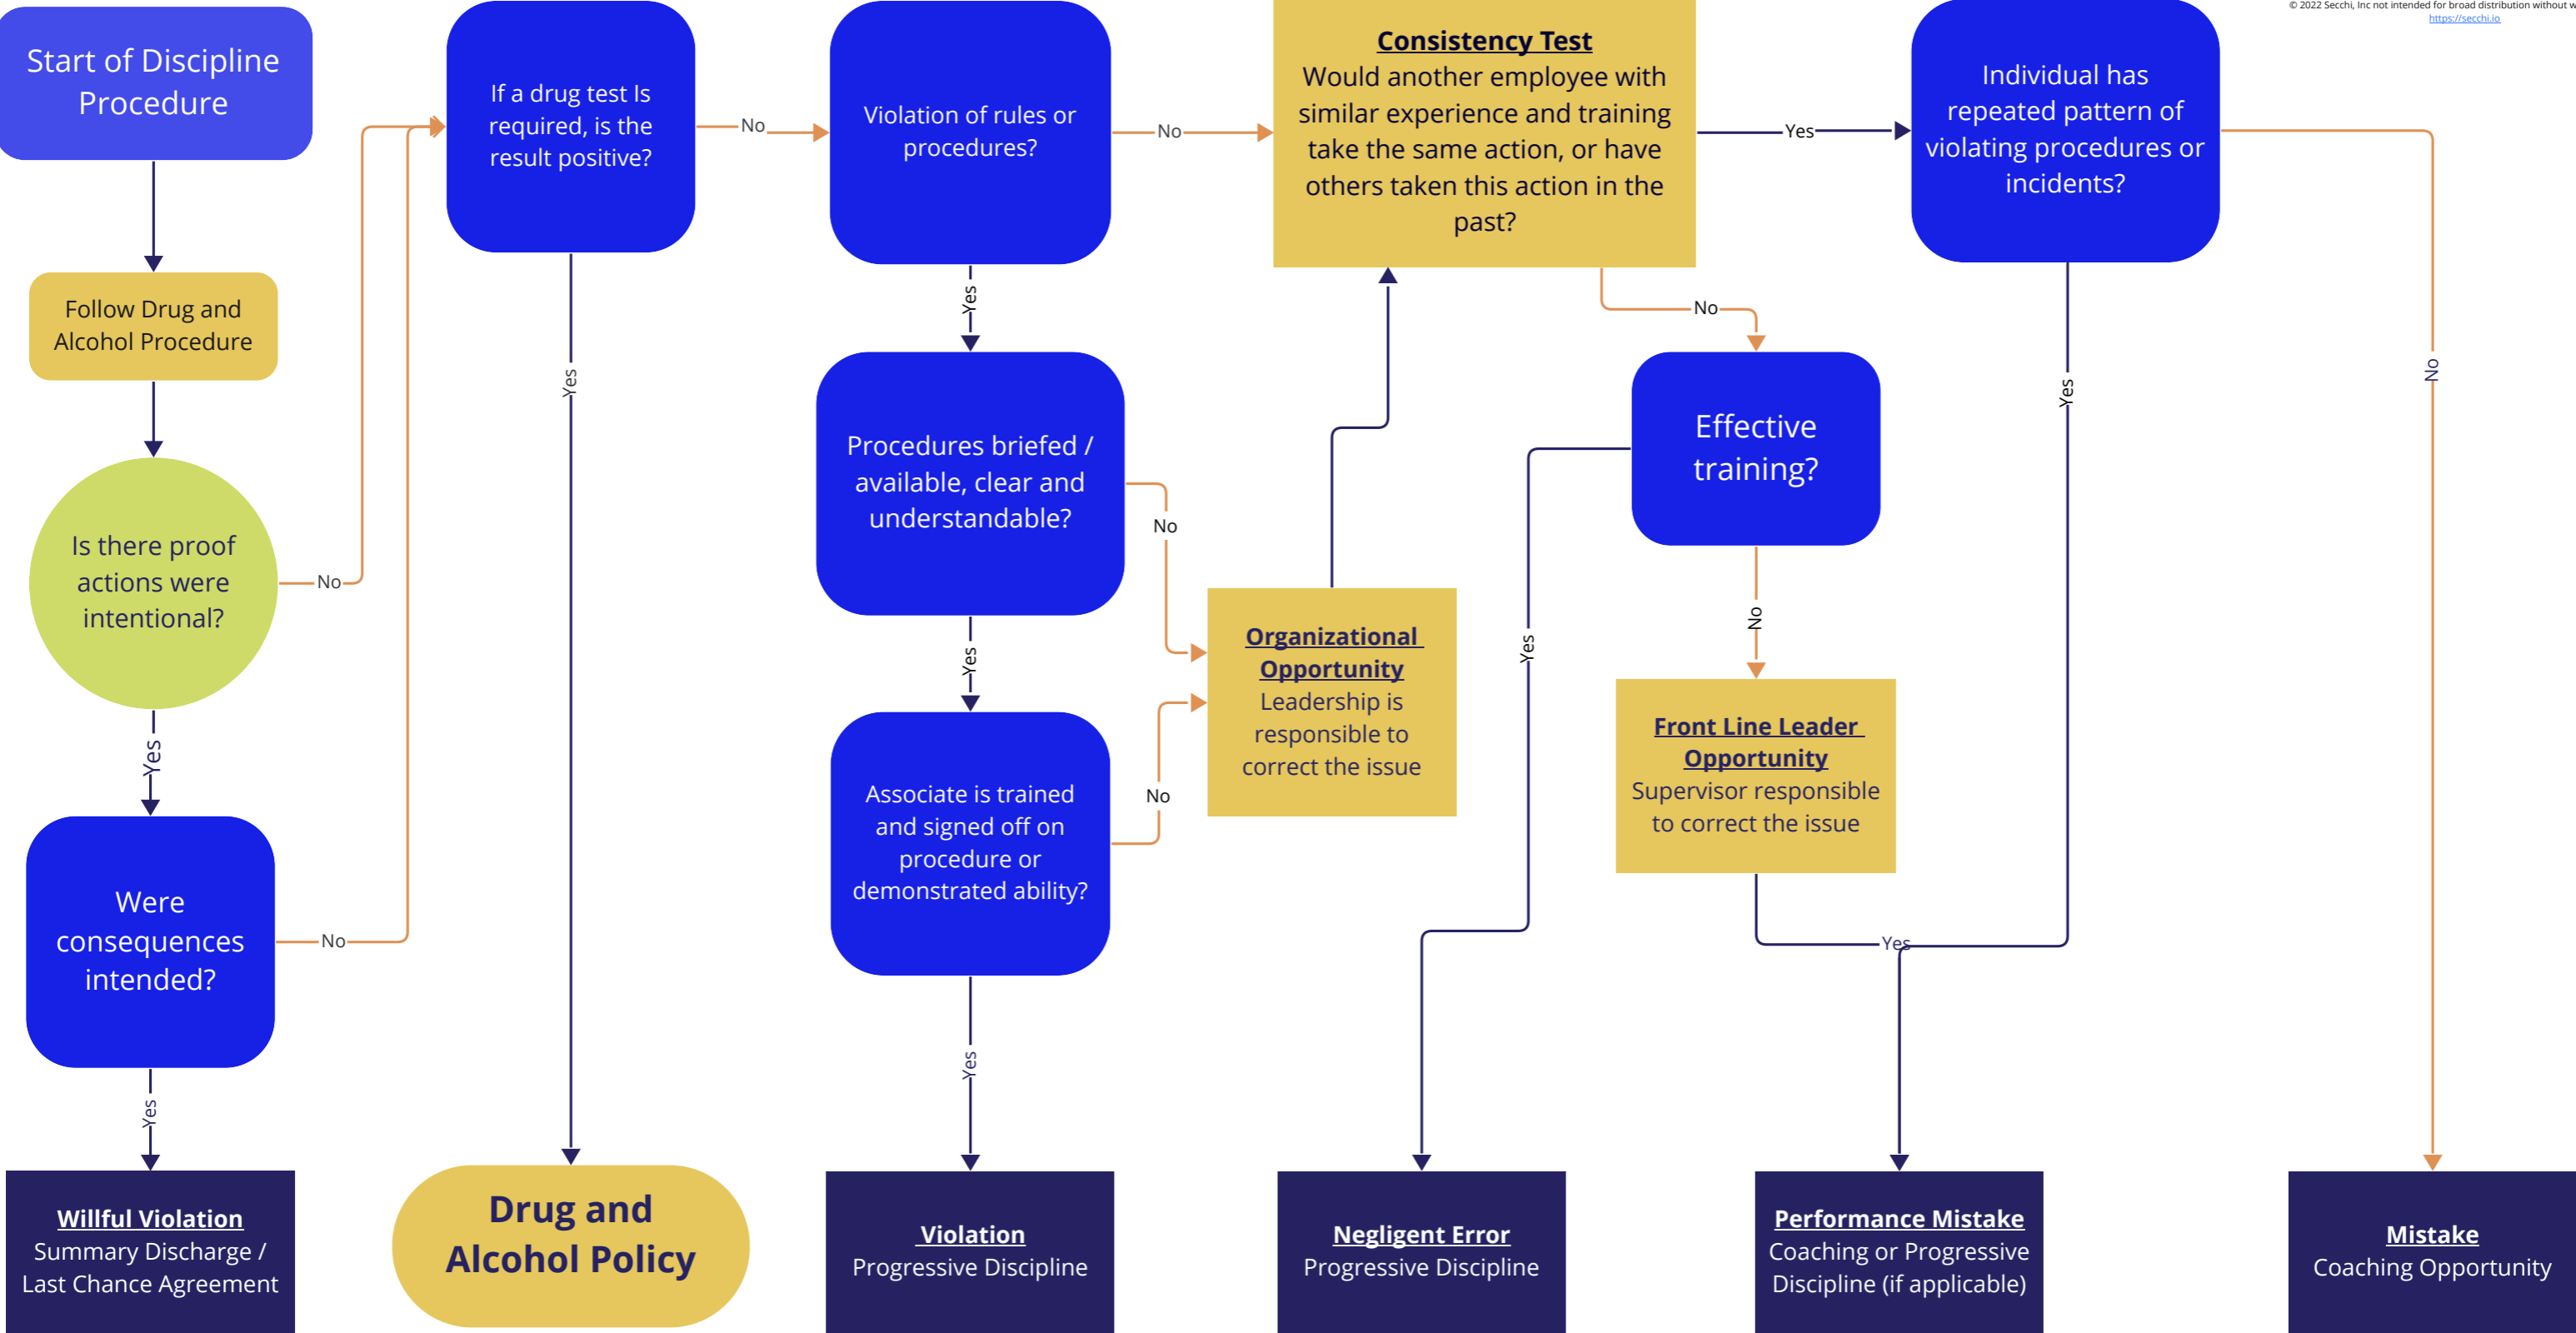

# Flow Chart for *Progressive Discipline*.

© 2022 Secchi, Inc not intended for broad distribution without written consent  
<https://secchi.io>

Most Severe

Medium Severity

Less Severe