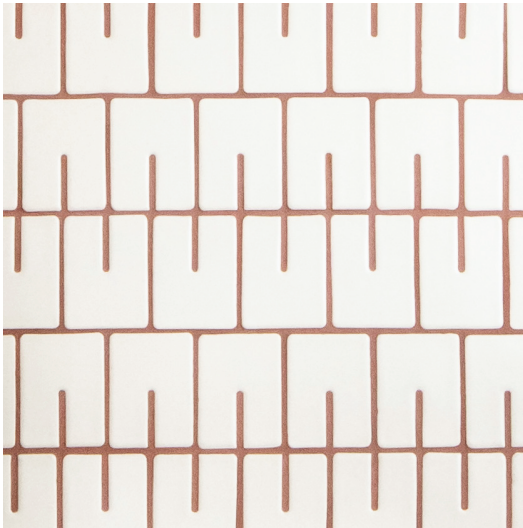

Palette

STUDIO JBC

ARTISAN TILE COLLECTION FOR WALLS & CEILINGS

1. PATTERN

AVAILABLE IN:
BREATHLESS SOJOURN FLAT

2. LAYOUT SUGGESTIONS

SPECIFICATIONS

TILE DIMENSIONS:

3" x 4" nominal size

THICKNESS:

8mm

TILE CONSTRUCTION:

Non-rectified Spanish ceramic tile.

Tiles edges intentionally will not be perfectly straight.

BOX QUANTITY:

12.923 sq. ft. / 168 pcs