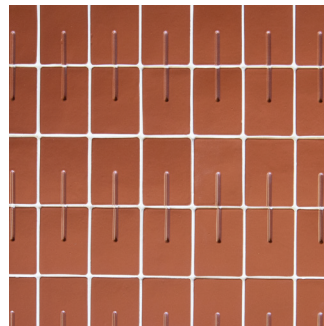

Palette

STUDIO JBC

ARTISAN TILE COLLECTION FOR WALLS & CEILINGS

1. PATTERN

AVAILABLE IN:
BREATHLESS SOJOURN FLAT

2. LAYOUT SUGGESTIONS

SPECIFICATIONS

TILE DIMENSIONS:

3" x 4" nominal size

THICKNESS:

8mm

TILE CONSTRUCTION:

Non-rectified Spanish ceramic tile.

Tiles edges intentionally will not be perfectly straight.

BOX QUANTITY:

12.923 sq. ft. / 168 pcs