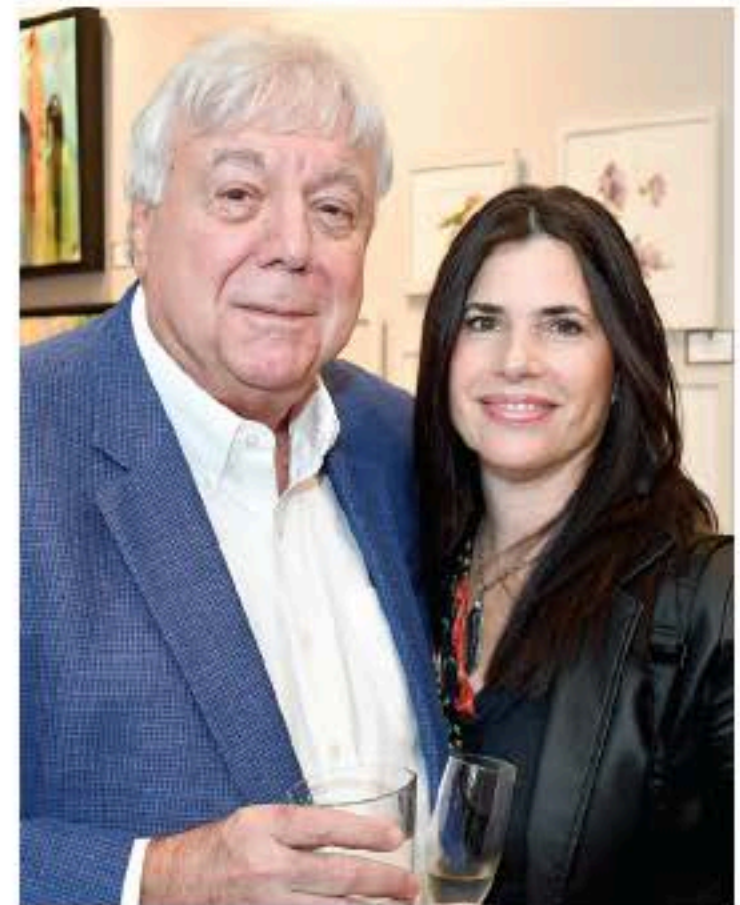

Journal photos by Jordan Wald

Margaret Agnew, Bob Moody and Bob Agnew.

David and Helen Camp.

A Retrospective

Grand Bohemian Celebrates Opening of Local Artist Bob Moody Exhibition

On local artist Bob Moody's 90th birthday, Oct. 28, the Grand Bohemian Gallery hosted an opening reception for its newest exhibit: Bob Moody's Retrospective.

Showcased on the walls are works created by the renowned Mountain Brook watercolorist over several decades.

The exhibit features framed pieces from many of Moody's series, including scenes of Birmingham, Tuscany, Normandy, Provence, Paris, Florida beaches along 30A and his acclaimed church series, which features places of worship from Alabama, New York and England. ❖

John and Beth Lauriello.

A Retrospective

Grand Bohemian Celebrates Opening of Local Artist Bob Moody Exhibition

On local artist Bob Moody's 90th birthday, Oct. 28, the Grand Bohemian Gallery hosted an opening reception for its newest exhibit: Bob Moody's Retrospective.

Showcased on the walls are works created by the renowned Mountain Brook watercolorist over several decades.

The exhibit features framed pieces from many of Moody's series, including scenes of Birmingham, Tuscany, Normandy, Provence, Paris, Florida beaches along 30A and his acclaimed church series, which features places of worship from Alabama, New York and England. ♡