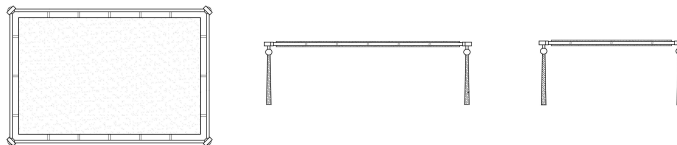

## CLASSIC FUSION COFFEE TABLE

\*PRODUCT SHOWN MAY NOT DEPICT STANDARD OFFERING

### TECHNICAL DRAWINGS

### DIMENSIONS

MEASUREMENTS ARE APPROXIMATE

Overall Width 54"  
Overall Height 17"  
Overall Depth 36"

Metal: ORB  
Stone: EM