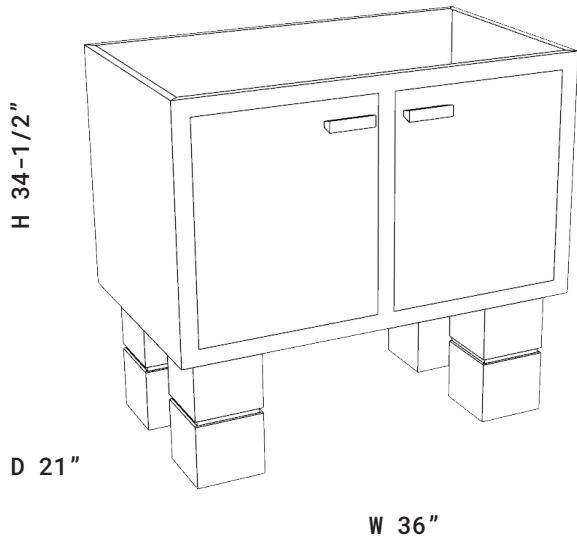

BLUEPRINT COLLECTION:
THE RILEY AND RYAN

"The Riley and Ryan are like two peas in a pod."

They're the kind of couple that everyone wants to be around, with their easy banter, inside jokes, and infectious laughter that lights up the room. Riley and Ryan are always having the time of their lives.

SPEC

W 36"

H 34-1/2"

D 21"

AVAILABLE FINISHES

NATURAL

dune

DARK

carbon

*SINK BASIN AND FIXTURES NOT INCLUDED