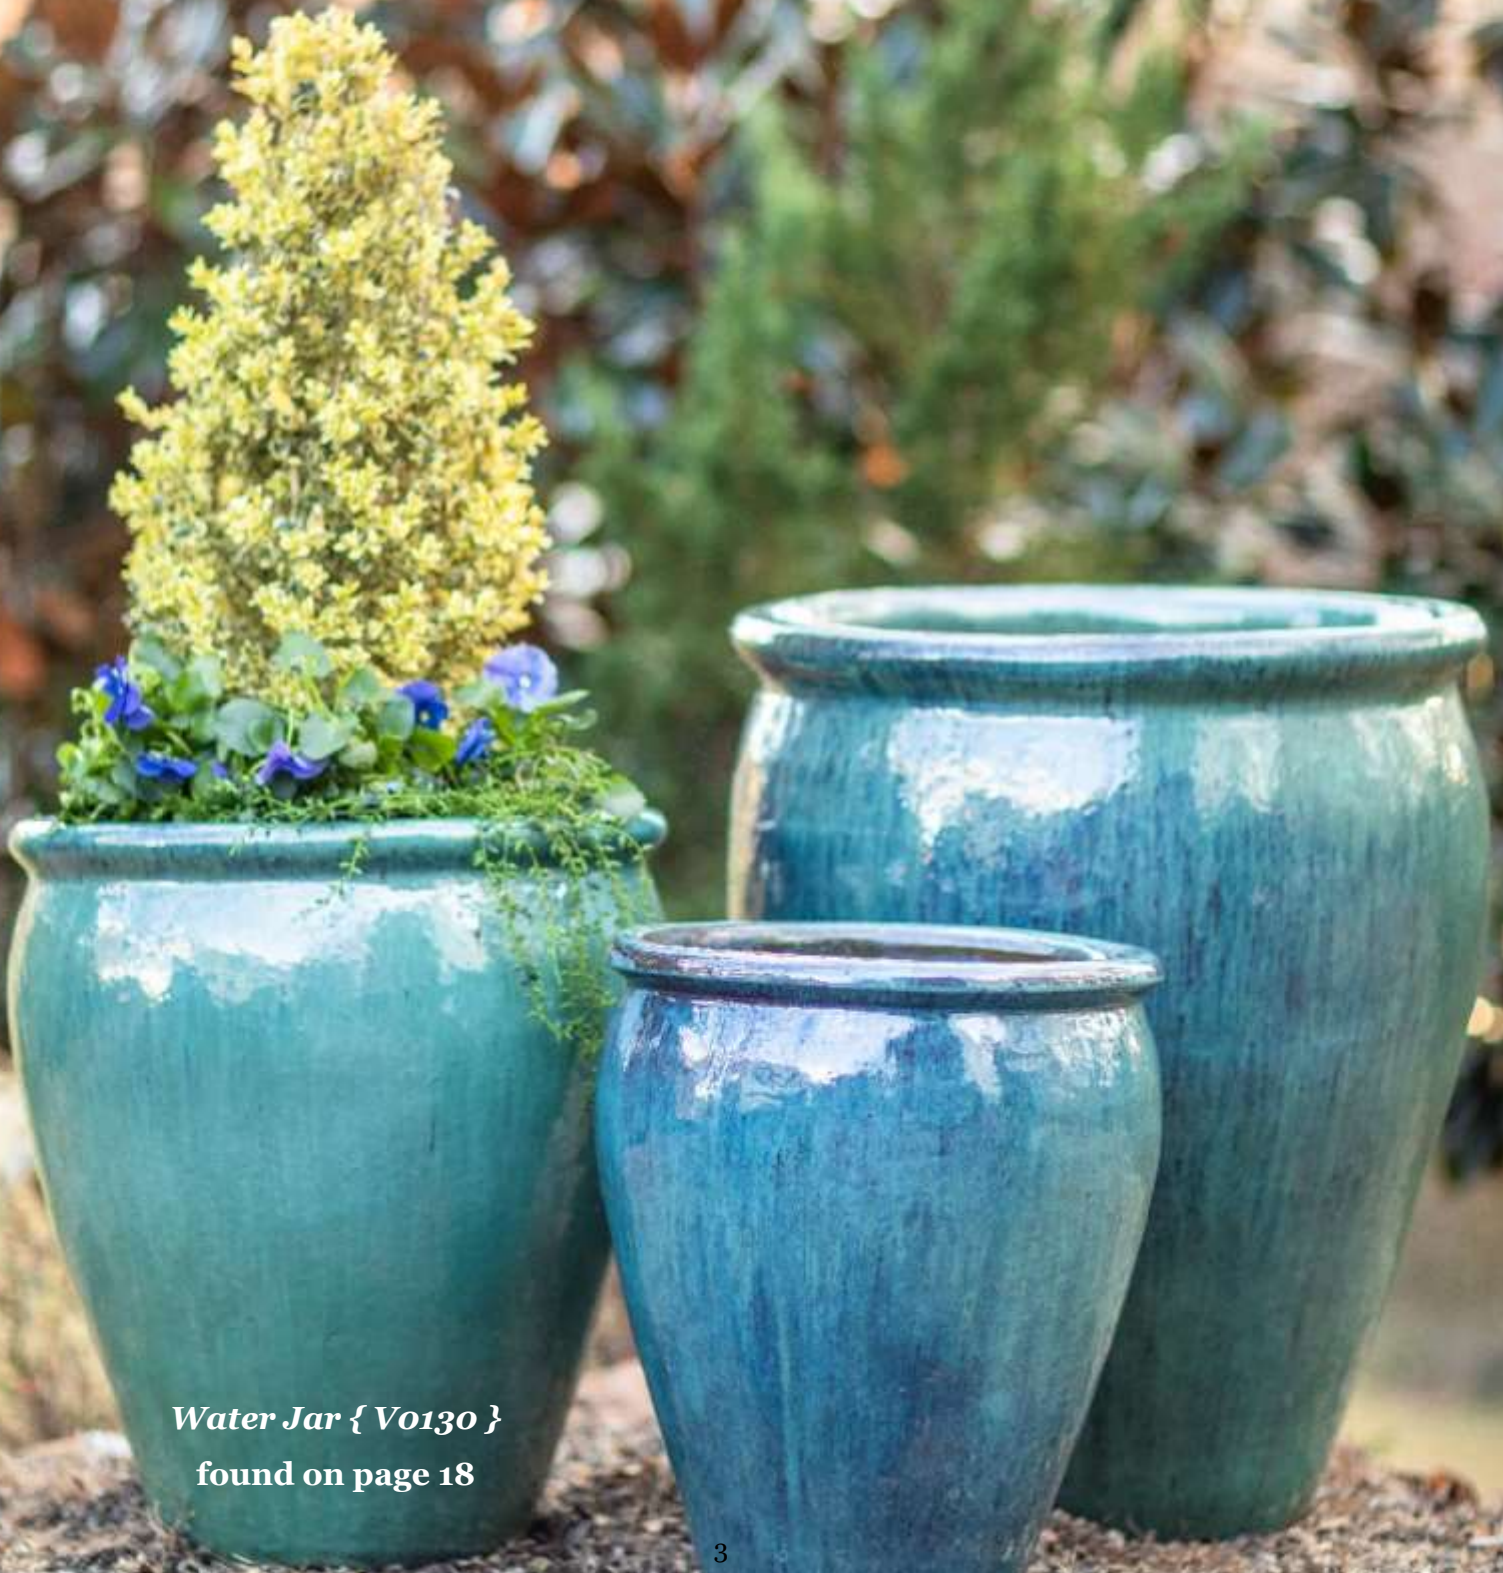

Outdoor Collection { Glazed }

Water Jar { V0130 }
found on page 18

Short Egg Planter {C0126}

Set of 3

a. 9" w x 9" h, b. 11 x 11, c. 13 x 13

Colors Available:

Blue (2 Sets), Aqua, Bronze, Mirror, White

Short Egg Planter **WITH SAUCER** {C0126-S}