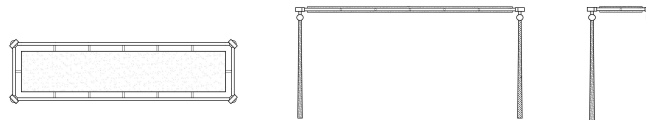

CLASSIC FUSION CONSOLE

*PRODUCT SHOWN MAY NOT DEPICT STANDARD OFFERING

TECHNICAL DRAWINGS

DIMENSIONS

MEASUREMENTS ARE APPROXIMATE

Overall Width 60"
Overall Height 30"
Overall Depth 15"

Metal: ORB
Stone: EM