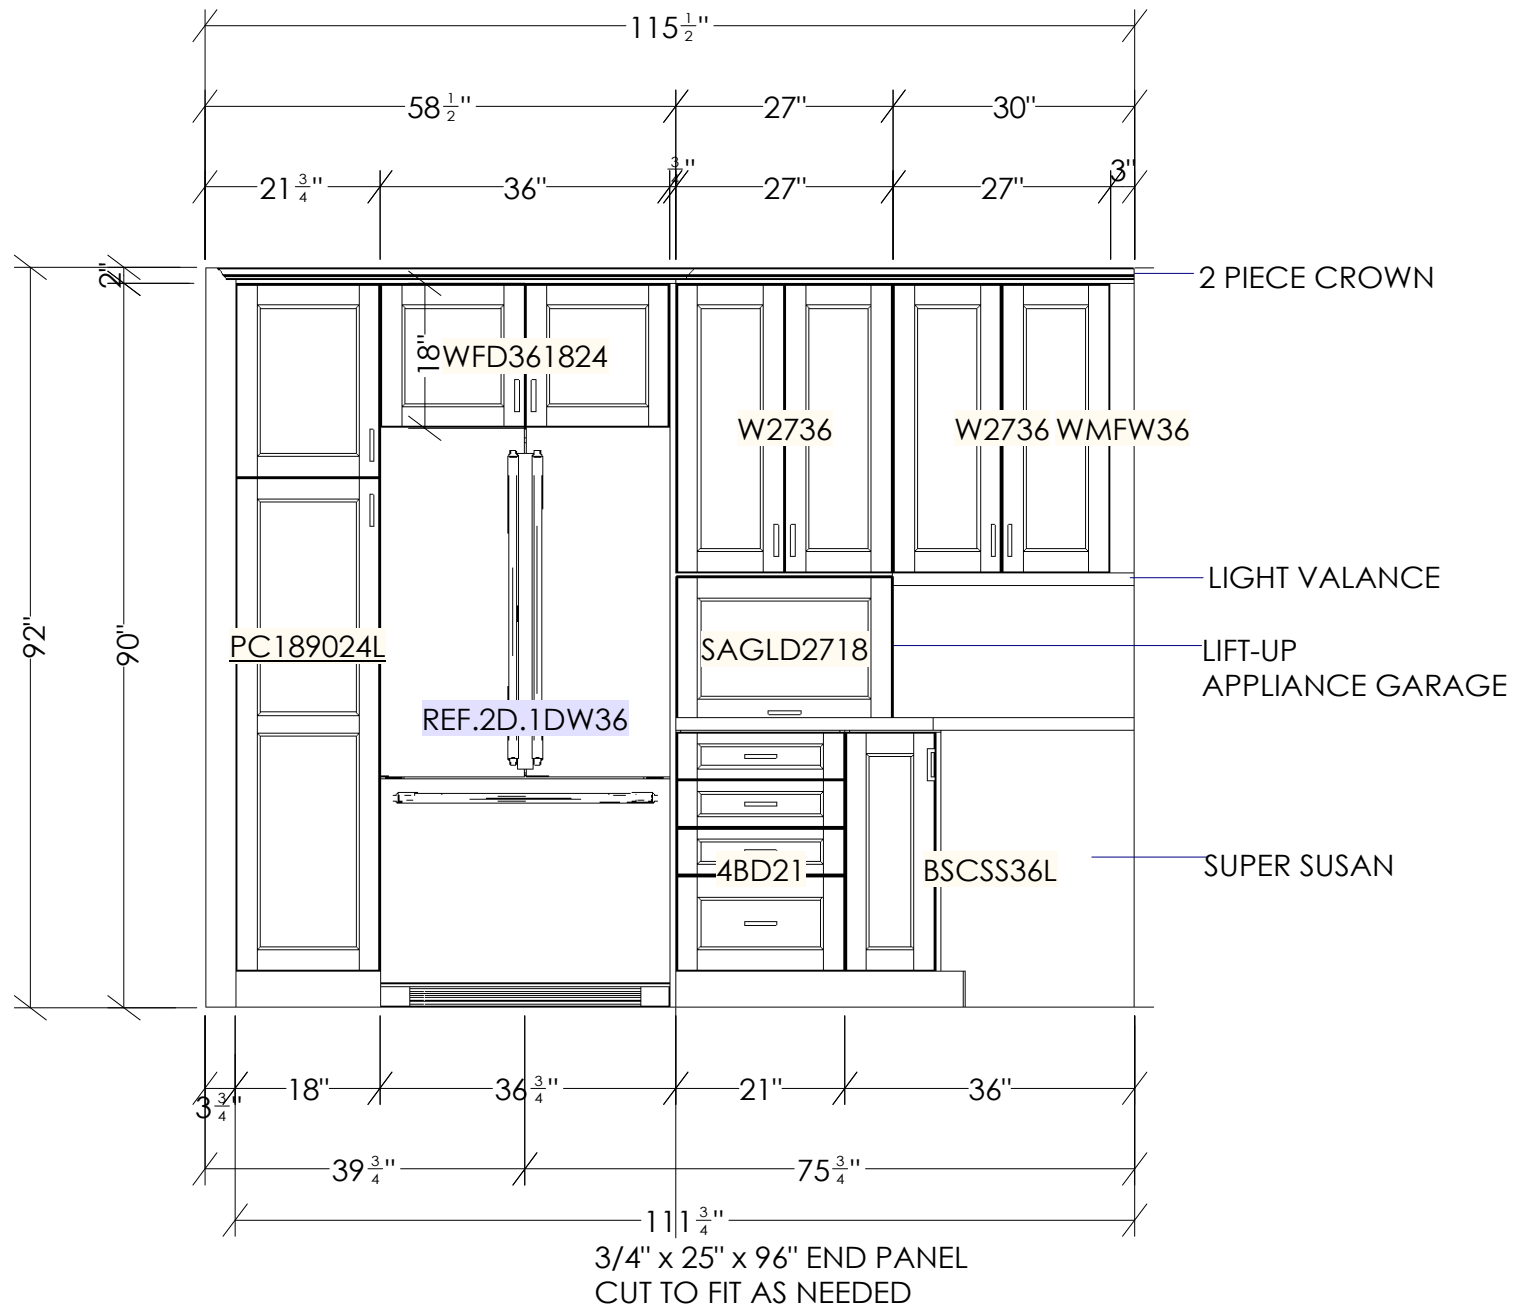

All dimensions & size designations given are subject to verification on job site and adjustment to fit job conditions.

This is an original Dovetailed design. We hope you think it is as fabulous as we do!

Designed: 6/6/2020
Printed: 9/2/2020

ELEVATION 1 - REFRIGERATOR WALL

All dimensions size designations given are subject to verification on job site and adjustment to fit job conditions.

This is an original Dovetailed design. We hope you think it is as fabulous as we do!

Designed: 6/6/2020
Printed: 9/2/2020

ELEVATION 2 - SINK/RANGE WALL

All dimensions & size designations given are subject to verification on job site and adjustment to fit job conditions.

This is an original Dovetailed design. We hope you think it is as fabulous as we do!