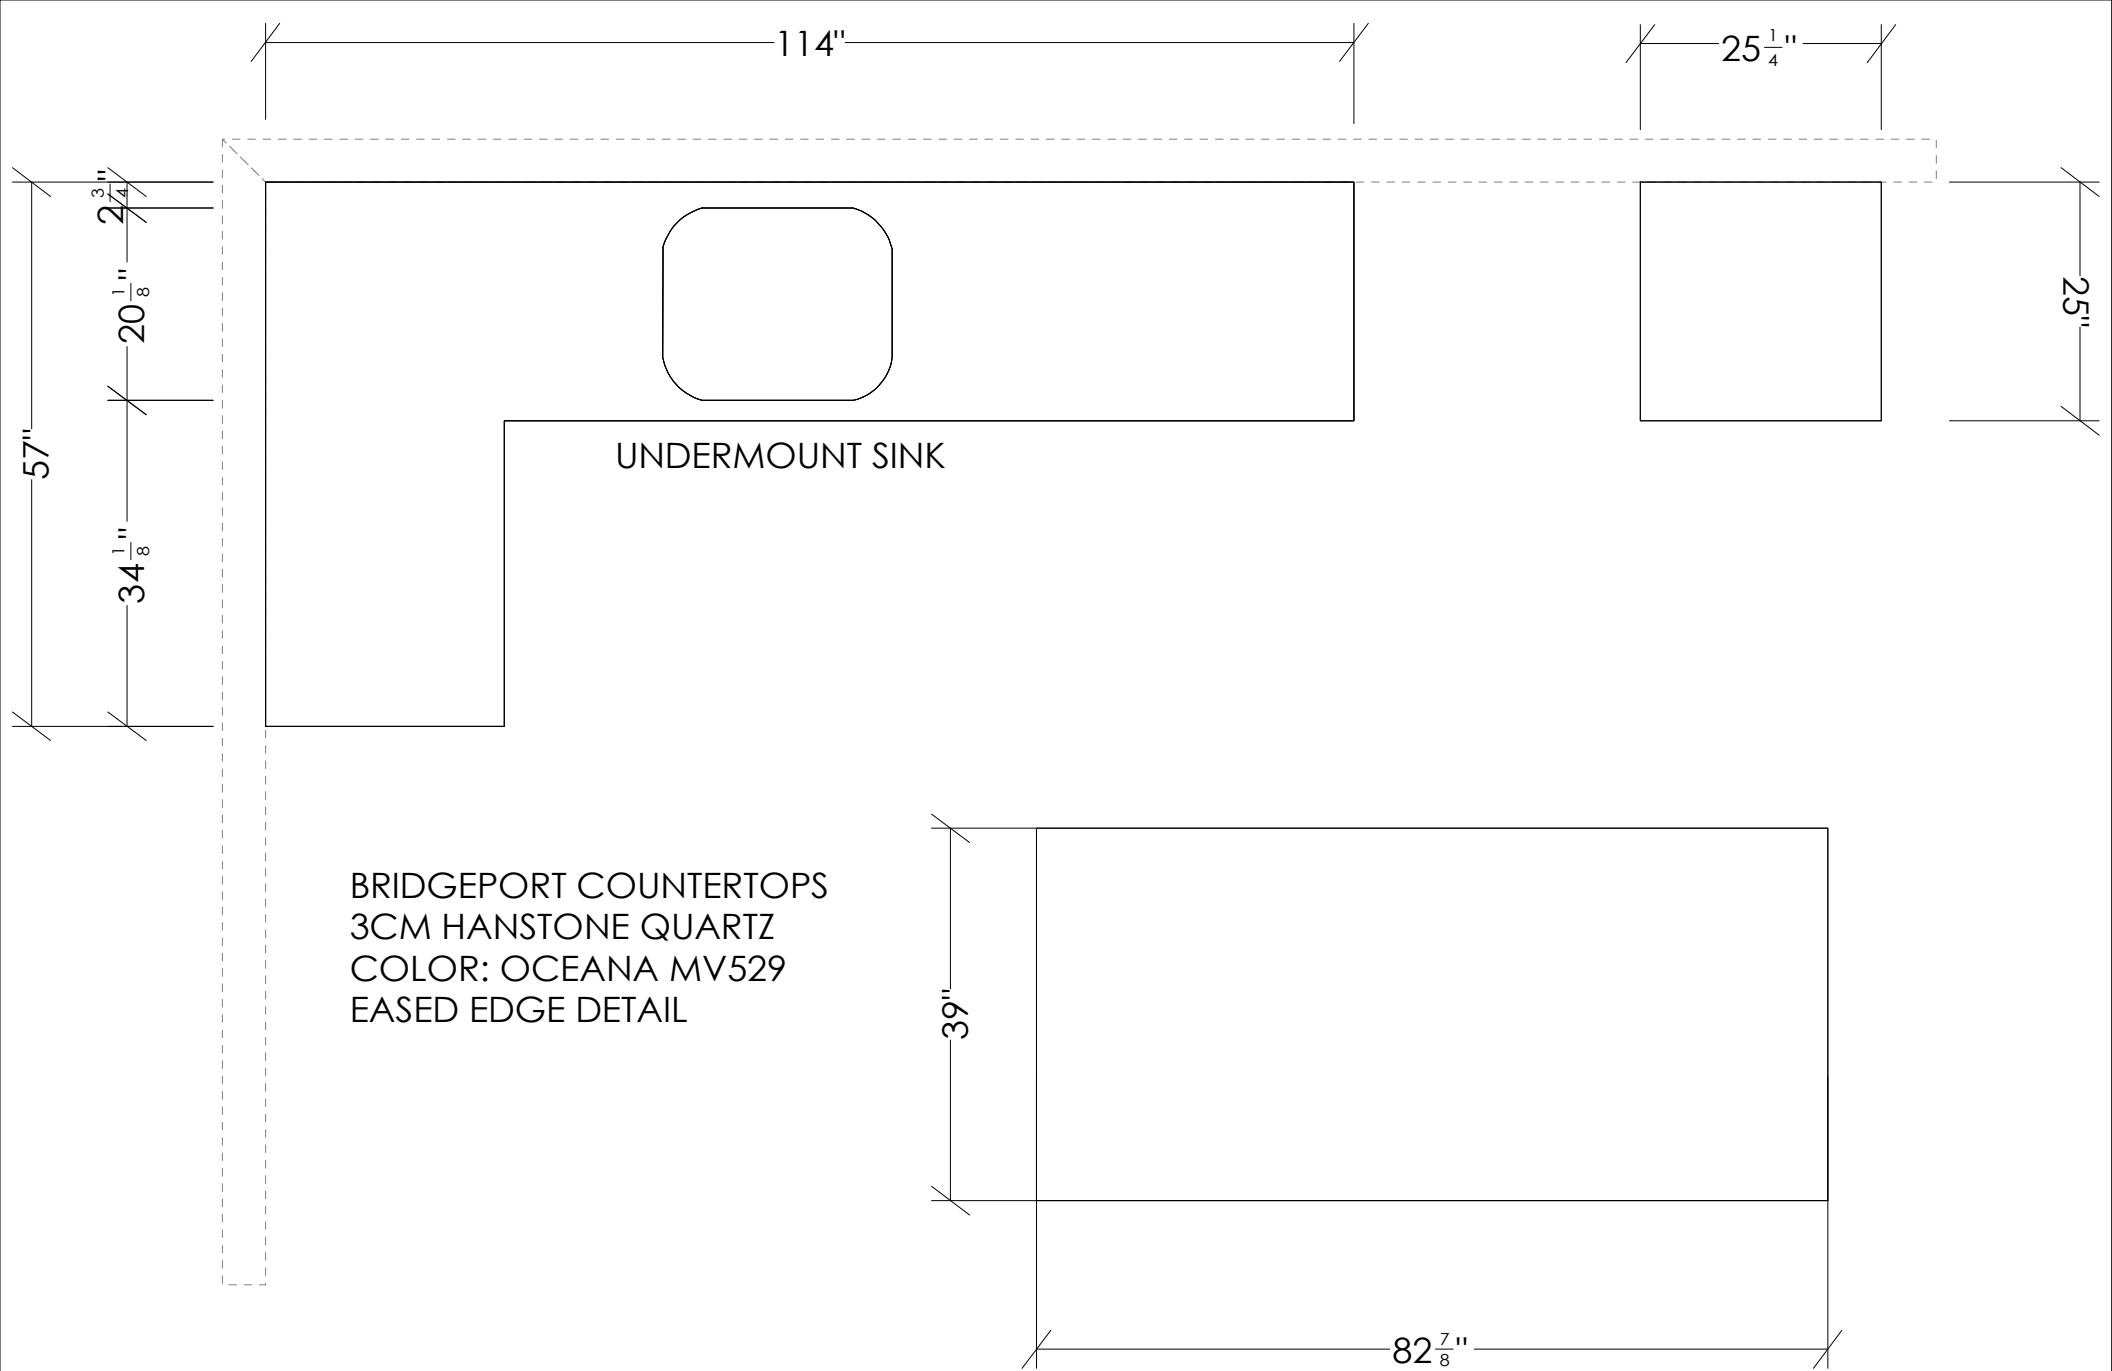

Designed: 6/6/2020
Printed: 9/2/2020

ELEVATION 1 - REFRIGERATOR WALL

All dimensions size designations given are subject to verification on job site and adjustment to fit job conditions.

This is an original Dovetailed design. We hope you think it is as fabulous as we do!

Designed: 6/6/2020
Printed: 9/2/2020

ELEVATION 2 - SINK/RANGE WALL

All dimensions & size designations given are subject to verification on job site and adjustment to fit job conditions.

This is an original Dovetailed design. We hope you think it is as fabulous as we do!

Designed: 6/6/2020
Printed: 9/2/2020

ELEVATION 3 - ISLAND

GARBAGE PULL-OUT

<p>All dimensions & size designations given are subject to verification on job site and adjustment to fit job conditions.</p>	 <i>dovetailed</i>	<p>This is an original Dovetailed design. We hope you think it is as fabulous as we do!</p>		<p>Designed: 6/6/2020 Printed: 9/2/2020</p>
<p>Bridgeport Kitchen</p>			<p>EI 3</p>	<p>Drawing #: 1 No Scale.</p>

All dimensions & size designations given are subject to verification on job site and adjustment to fit job conditions.

This is an original Dovetailed design. We hope you think it is as fabulous as we do!