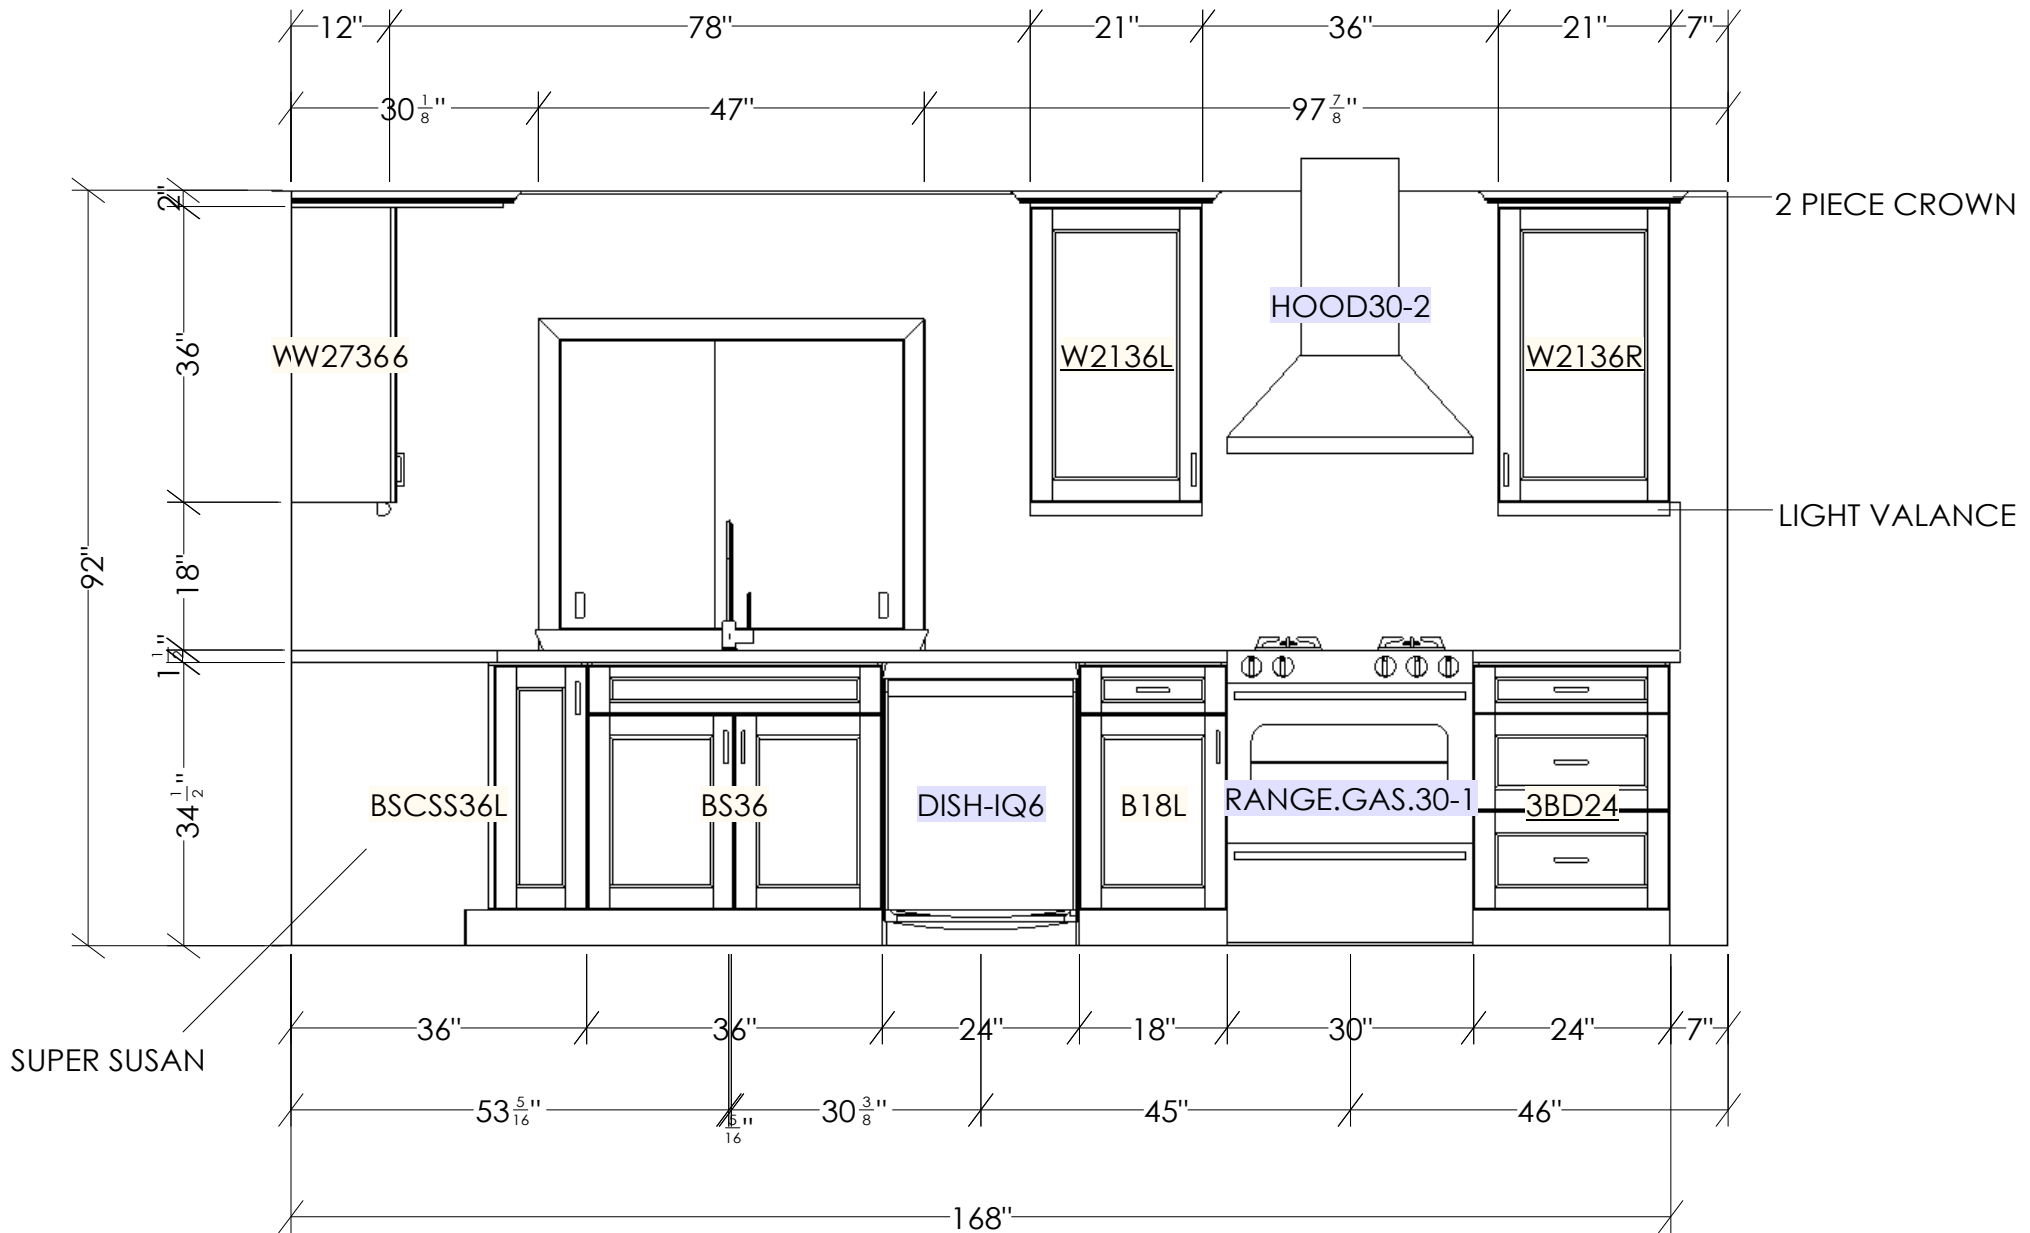

All dimensions & size designations given are subject to verification on job site and adjustment to fit job conditions.

This is an original Dovetailed design. We hope you think it is as fabulous as we do!

Designed: 6/6/2020
Printed: 9/2/2020

ELEVATION 1 - REFRIGERATOR WALL

All dimensions size designations given are subject to verification on job site and adjustment to fit job conditions.

This is an original Dovetailed design. We hope you think it is as fabulous as we do!

Designed: 6/6/2020
Printed: 9/2/2020

ELEVATION 2 - SINK/RANGE WALL

All dimensions & size designations given are subject to verification on job site and adjustment to fit job conditions.

This is an original Dovetailed design. We hope you think it is as fabulous as we do!

Designed: 6/6/2020
Printed: 9/2/2020

ELEVATION 3 - ISLAND

GARBAGE PULL-OUT

<p>All dimensions & size designations given are subject to verification on job site and adjustment to fit job conditions.</p>	 <i>dovetailed</i>	<p>This is an original Dovetailed design. We hope you think it is as fabulous as we do!</p>		<p>Designed: 6/6/2020 Printed: 9/2/2020</p>
<p>Bridgeport Kitchen</p>			<p>EI 3</p>	<p>Drawing #: 1 No Scale.</p>