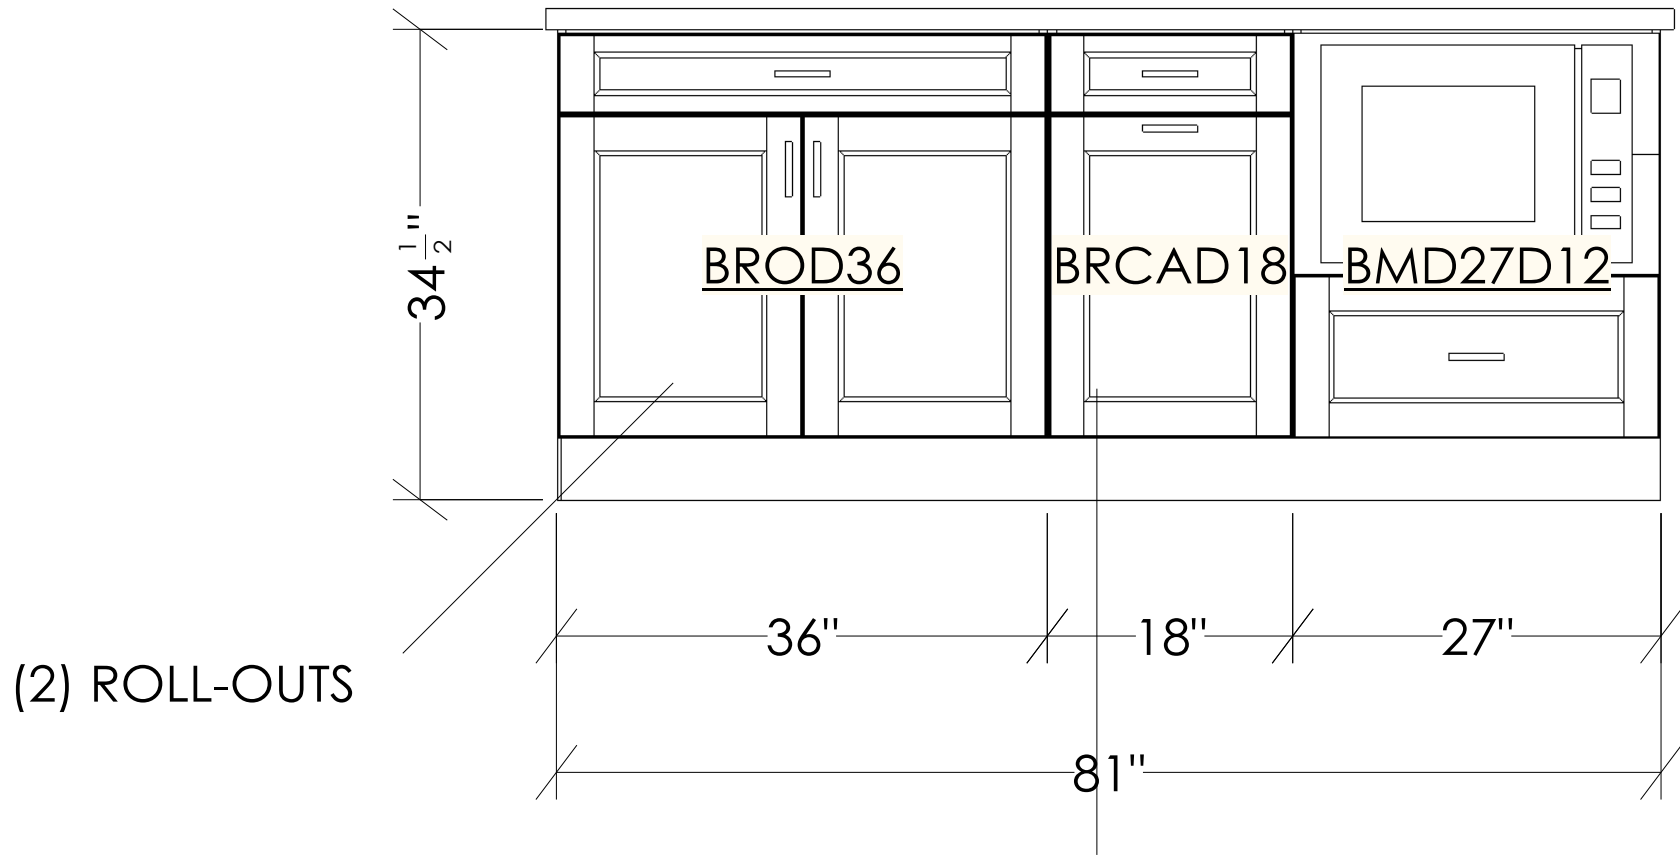

Designed: 6/6/2020
Printed: 9/2/2020

ELEVATION 1 - REFRIGERATOR WALL

All dimensions size designations given are subject to verification on job site and adjustment to fit job conditions.

This is an original Dovetailed design. We hope you think it is as fabulous as we do!

Designed: 6/6/2020
Printed: 9/2/2020

ELEVATION 2 - SINK/RANGE WALL

All dimensions & size designations given are subject to verification on job site and adjustment to fit job conditions.

This is an original Dovetailed design. We hope you think it is as fabulous as we do!

Designed: 6/6/2020
Printed: 9/2/2020

ELEVATION 3 - ISLAND

GARBAGE PULL-OUT

<p>All dimensions & size designations given are subject to verification on job site and adjustment to fit job conditions.</p>	 <i>dovetailed</i>	<p>This is an original Dovetailed design. We hope you think it is as fabulous as we do!</p>		<p>Designed: 6/6/2020 Printed: 9/2/2020</p>
<p>Bridgeport Kitchen</p>			<p>EI 3</p>	<p>Drawing #: 1 No Scale.</p>