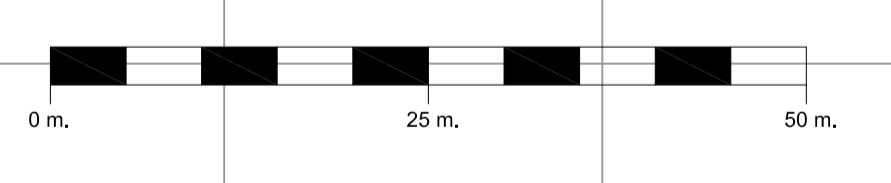

Mbaya Musuma - Missionpost  
**Existing (green)structure**

scale: 1:500 size: A0 date: 08/06/2022 drawn by: JST

To Mbaya Musuma Basic school

To Chifumpu / Mazabuka