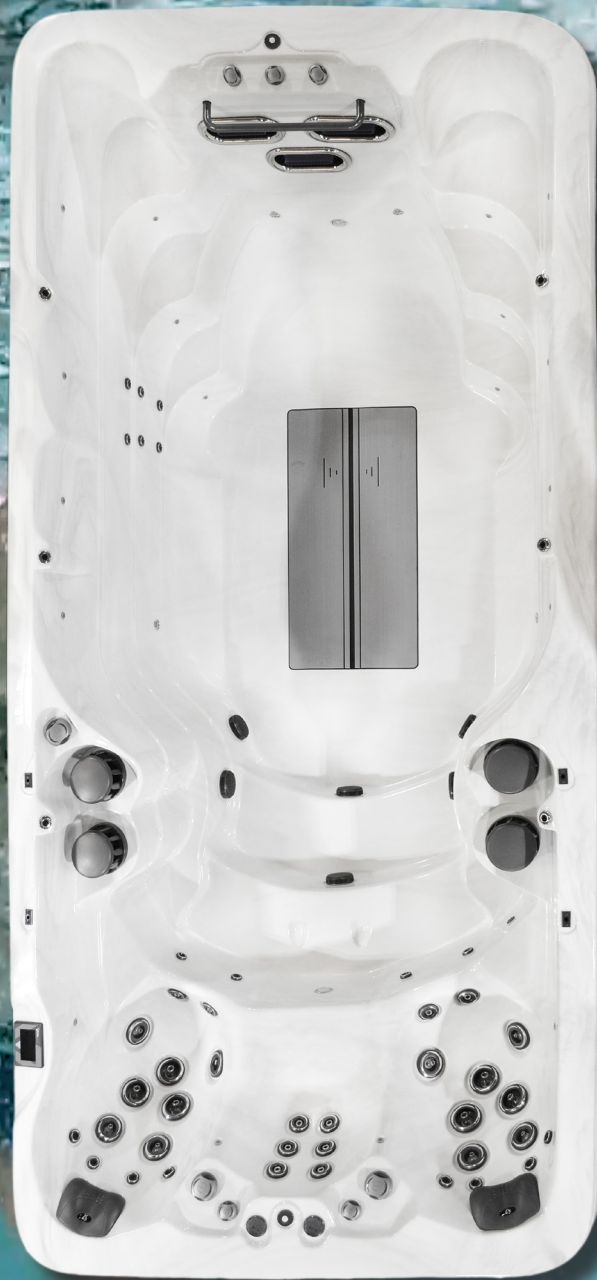

VM6

Silver
Marble

Pecan
Ridge

Modern
Mocha

Resort
Gray

**VM6 SIDING
COLORS**

Length in/cm	190"/483 cm
Width in/cm	90"/229 cm
Height in/cm	60"/152 cm
Weight (empty)	2,500 lbs/1,134 kg
Weight (full)	18,810 lbs/8,532 kg
Water Capacity (gal/liters)	1,965 gal/7,438 L
Seats	5
Depth in/cm	56"/142 cm
Grab Bar	1
Steel Substructure	Yes
Northern Exposure®	Yes
Prog. Filter Cycles	Yes
3.5" Underwater Light	Yes
LED Illuminated swim lane	Yes
Pump 1	3.0Hp/6.0bHp 2Sp
Pump 2	3.0Hp/6.0bHp 2Sp
Pump 3	3.0Hp/6.0bHp 1Sp
Pump 4	3.0Hp/6.0bHp 1Sp
Pump 1 (Export)	2.0Hp/4.0bHp 2Sp
Pump 2 (Export)	2.0Hp/4.0bHp 2Sp
Pump 3 (Export)	2.0Hp/4.0bHp 1Sp
Pump 4 (Export)	2.0Hp/4.0bHp 1Sp
Elct Req.	240V/60A
Export	230V, 50Hz, 1x35A
AquaGlo™	
Illuminated Contoured Pillow	2
Aurora Cascades	6
Aurora Beverage Coaster	2
Illuminated Control Valves	Yes
Status Indicator Light	Yes
MAAXForce Swim Jets	3
Hydrotherapy Jets	42
Stainless Steel Jets	Yes

Options

VitaTunes®

CleanZone®

CleanZone® Ultra (Dual Sanitization System)

Exercise Kit

Swim Tether

Note: Specifications are subject to change without prior notice.

See retailer for current specifications.