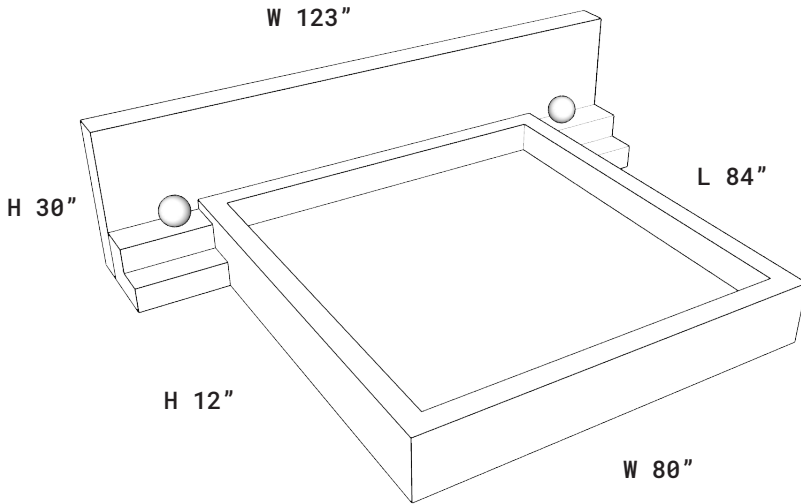

BLUEPRINT COLLECTION:
THE ELIO

"The Elio is the full package, and then some."

Elio is a real smooth operator, with a suave demeanor and effortless charm. He exudes confidence and makes his presence known. He seems to always be in the right place at the right time.

SPEC

BED	HEADBOARD	NIGHSTANDS
W 80"	W 123"	W 17-1/2"
H 12"	H 30"	H 10"
L 84"		D 13"

AVAILABLE FINISHES

DARK

brut

carbon

*BULBS INCLUDED (120V) EMERY ALLEN E12 4.5W