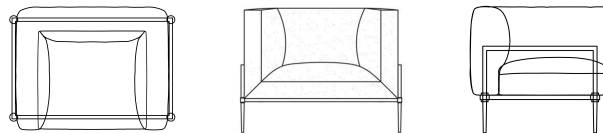

CLASSIC OCCASIONAL CHAIR

*PRODUCT SHOWN MAY NOT DEPICT STANDARD OFFERING

TECHNICAL DRAWINGS

DIMENSIONS

MEASUREMENTS ARE APPROXIMATE

Overall Width: 36"

Overall Height: 27"

Overall Depth: 32"

Metal: ORB

Fabric: All Yardage: 10

SH: 17"

SD: 22"

SW: 22"