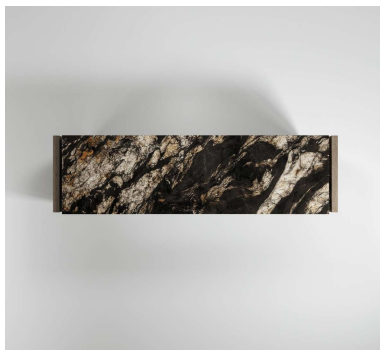

Overall Depth: 20"

Wood: Oak, Teak

Wood Finish:

- Available in all of our Oak Finishes for interior use /see Finishes and Fabrics page

- Available in two teak finishes for outdoor use /see Finishes and Fabrics page

Top - Natural Stone:

- Available in all of our stone finishes /see Finishes and Fabrics page

scroll for detail

Quiet structure, suspended weight

The Modern Console is defined by clarity of form and restrained sophistication. Its silhouette is sleek and architectural, designed to read as light and composed despite the richness of its materials.

A beautifully finished granite slab forms the top, spanning the full width of the console and visually bridging the two supporting legs. The stone appears to float, held in place by a concealed inset support that remains intentionally unseen. This hidden structure allows the granite to feel suspended, transforming mass into something visually effortless.

The two legs anchor the piece with calm confidence. Each leg is shaped with a soft radius along its outer edge, subtly easing the geometry and introducing a tactile softness to the otherwise clean, modern form. The result is a console that feels architectural yet approachable—precise without rigidity.