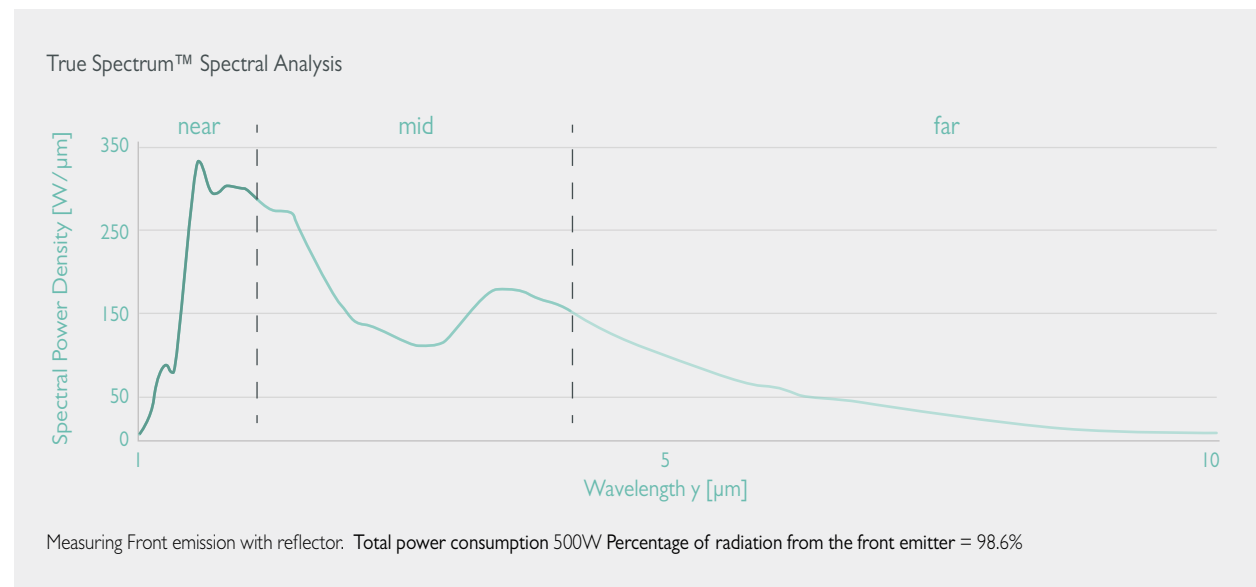

Clearlight®

Infrared Saunas and Wellness Solutions

Clearlight® Sauna Full Spectrum Infrared Heaters are Healthy to the Core

All Clearlight Sanctuary™ Sauna models include our True Wave™ Full Spectrum infrared heaters. These heaters are high output infrared heaters producing near, mid and far infrared. Every Clearlight Sanctuary™ Sauna model has 1,000 watts of full spectrum infrared. That's 25 times the power of our closest competitor.

True Wave™ Full Spectrum heaters are high output producing near, mid and far infrared.

Our Clearlight True Wave™ Full Spectrum heaters emit about 1/3 near infrared, 1/3 mid infrared and 1/3 far infrared. The following are some of the benefits of full spectrum infrared therapy:

- **Near Infrared**
  The shortest wavelength, and will be absorbed just below the surface of the skin creating a sweat that promotes healing and revitalization.
- **Mid Infrared**
  A longer wavelength that can penetrate deeper into the body's soft tissue increasing circulation, releasing oxygen to reach injured areas.
- **Far Infrared**
  The longest wavelength which penetrates the fat cells causing vasodilation, where the fat cells vibrate to expel toxins, resulting in the greatest levels of detoxification and stimulate your metabolism to aide in weight-loss.