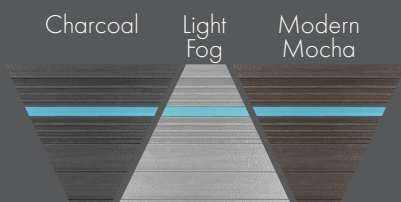

Cabinet Colors