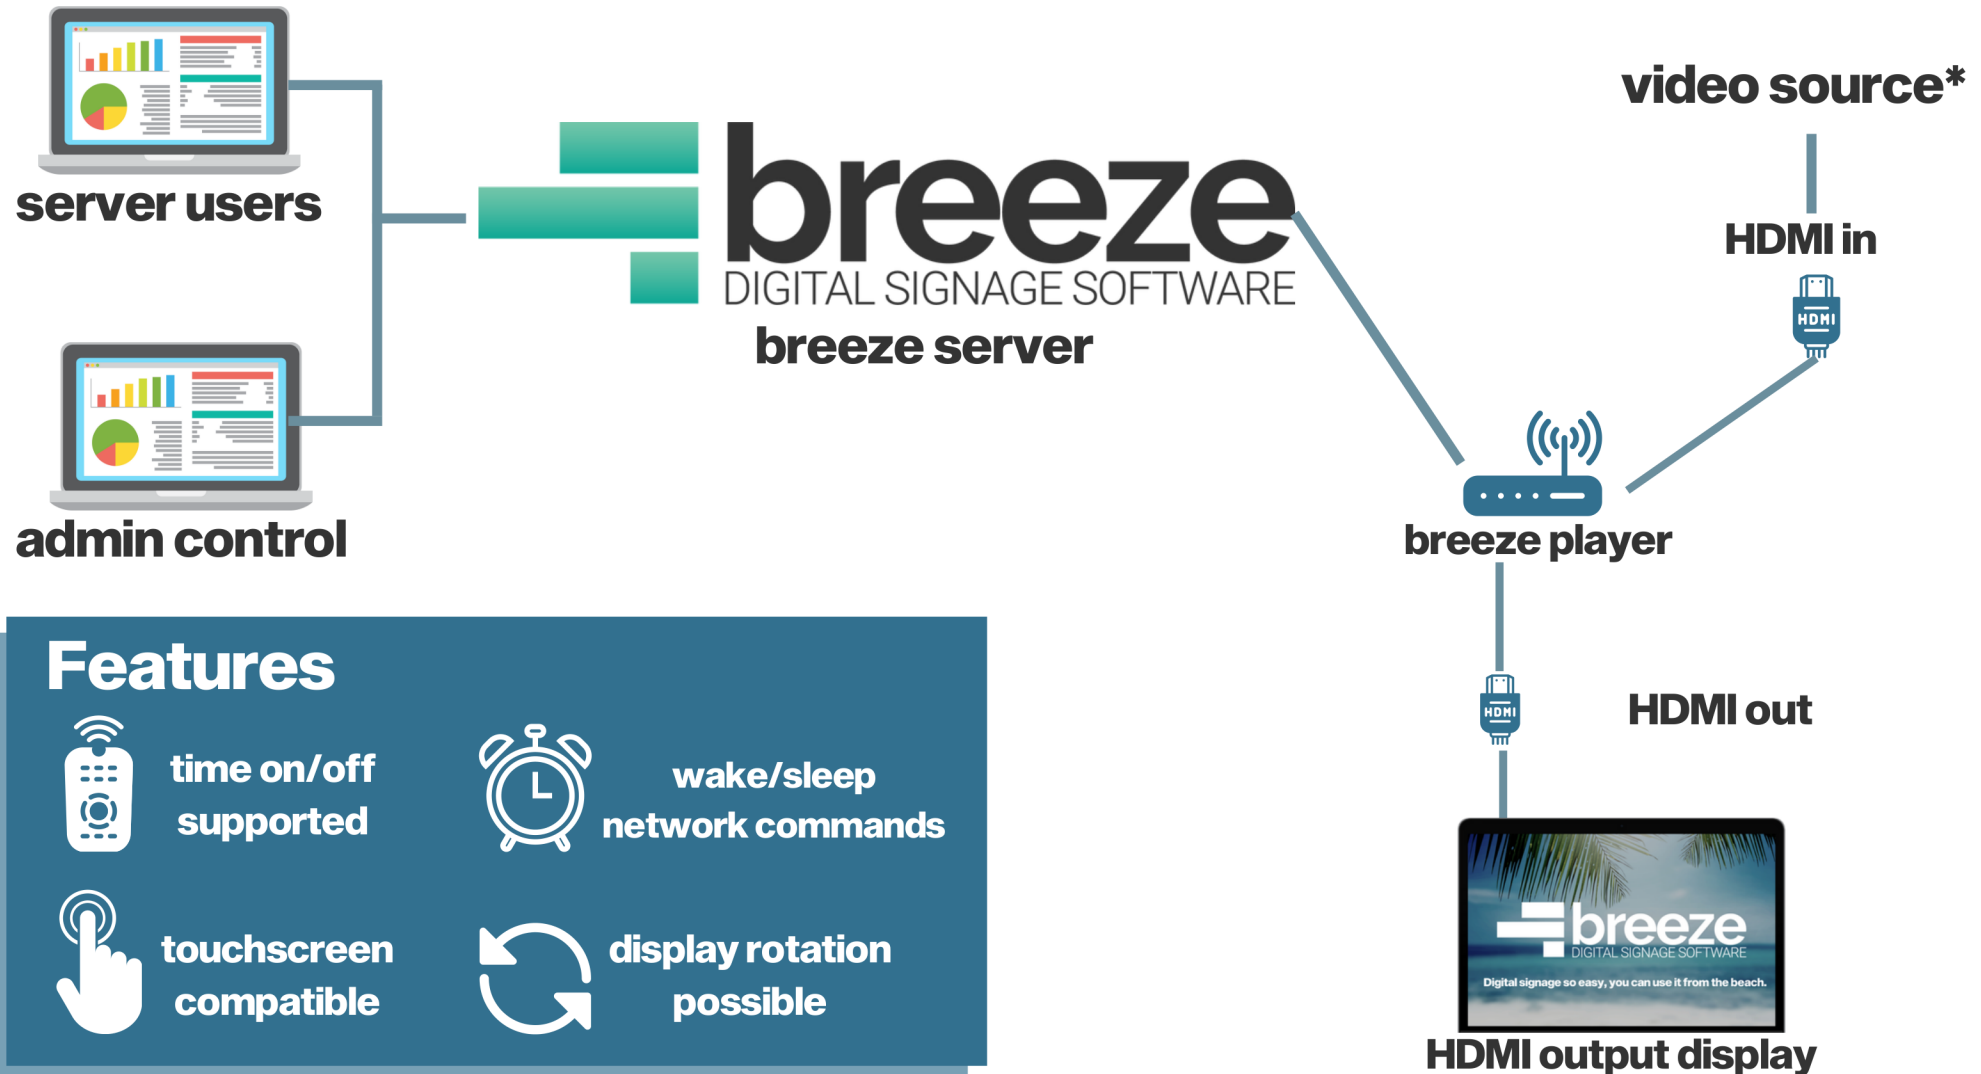

Breeze Digital Signage System

* A video source is any device providing video input via HDMI Examples: Roku, AppleTV, DVD Player, STB and more
Includes HDCP-Protected Content

System Architecture

Features

time on/off supported

wake/sleep network commands

touchscreen compatible

display rotation possible