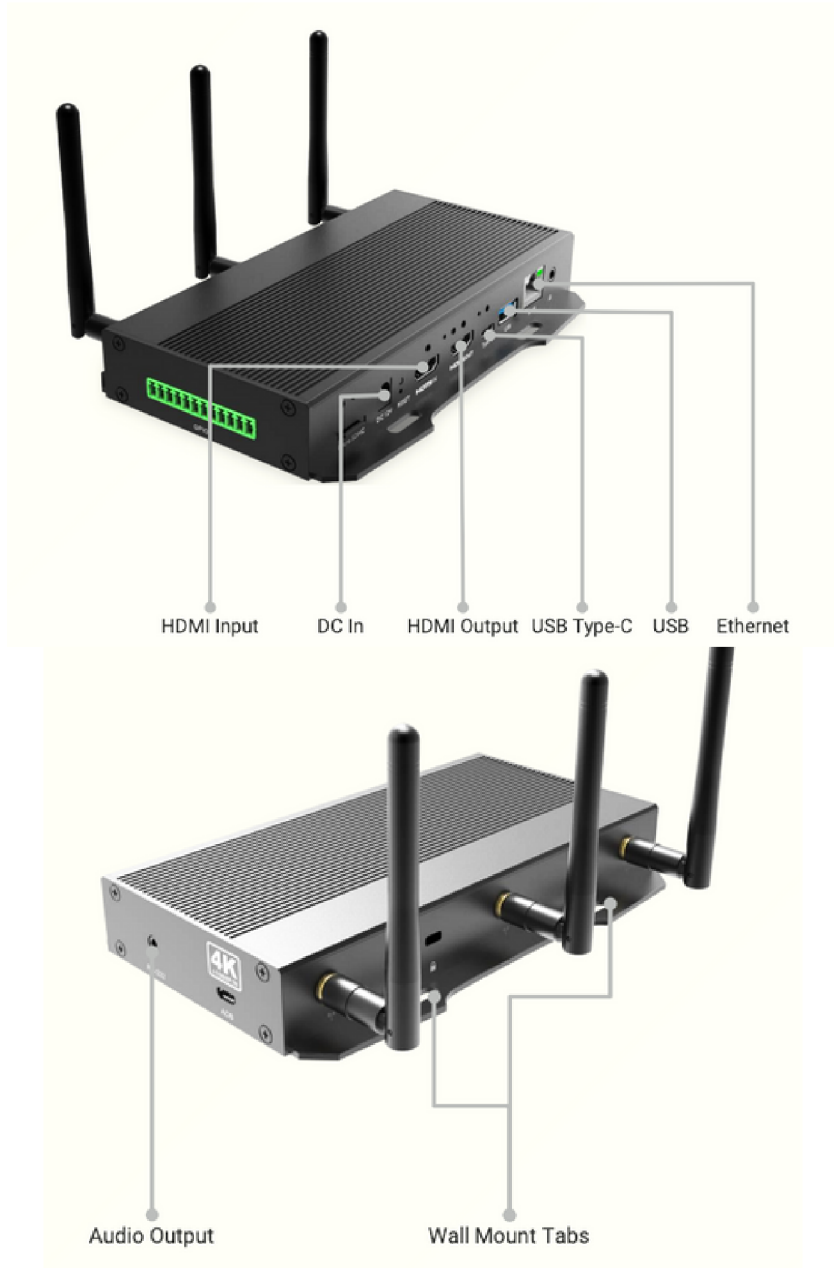

Breeze Digital Signage System

321-BRZ

4K HDMI Output with HDCP Compliant HDMI Input

Hardware

- Android OS
- CPU ARM Quad @ 1.8Ghz
- GPU Mali-T864
- RAM 4GB
- Storage 32GB
- Max Resolution 3840 x 2160 @60Hz Min
- Resolution 1280 x 720 @60Hz
- 1 Antenna Included

IO Interface

- -Ethernet 1x RJ45 (Gbe LAN)
- -WLAN 802.11 a/b/g/n/ac
- -HDMI Out 1 x HDMI 2.0
- -HDMI In 1 x HDMI 1.4b, HDCP-compliant
- -USB 3.0 1 x USB 3.0
- -Type C USB 2.0 1 x USB 2.0
- -Analog Audio 1 x 3.5mm
- -Digital Audio via HDMI
- -**Optional*** COM Port

Mechanical

- -Aluminum Chassis with a Kensington Lock
- -Anti-vandalism Metal Cable Lock
- -Dimensions 7.08" x 4.66" x 1.06" or 180x118x27mm (WxDxH)
- -Weight .91lbs (570g)
- -Wall Mount Tabs for Mounting
- -Operating Temperature: -40 ~ 158°F -Storage Temperature: -40 ~ 176°F
- -Power DC 12V, 36W
- -Certification CE / FCC