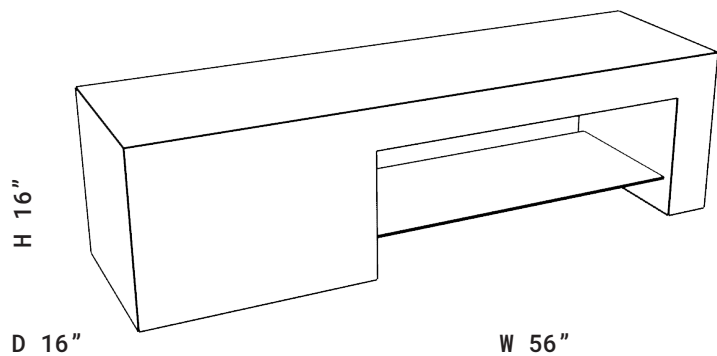

BLUEPRINT COLLECTION:
THE ARLO

"The Arlo might just steal your heart!"

This guy is not only tech-savvy, he's got broad shoulders that you could lean on for days. With his magnetic charm, Arlo is a real heartthrob.

SPEC

OVERALL

W 56"
H 16"
D 16"

AVAILABLE FINISHES

NATURAL

canyon

DARK

brut

grey

black