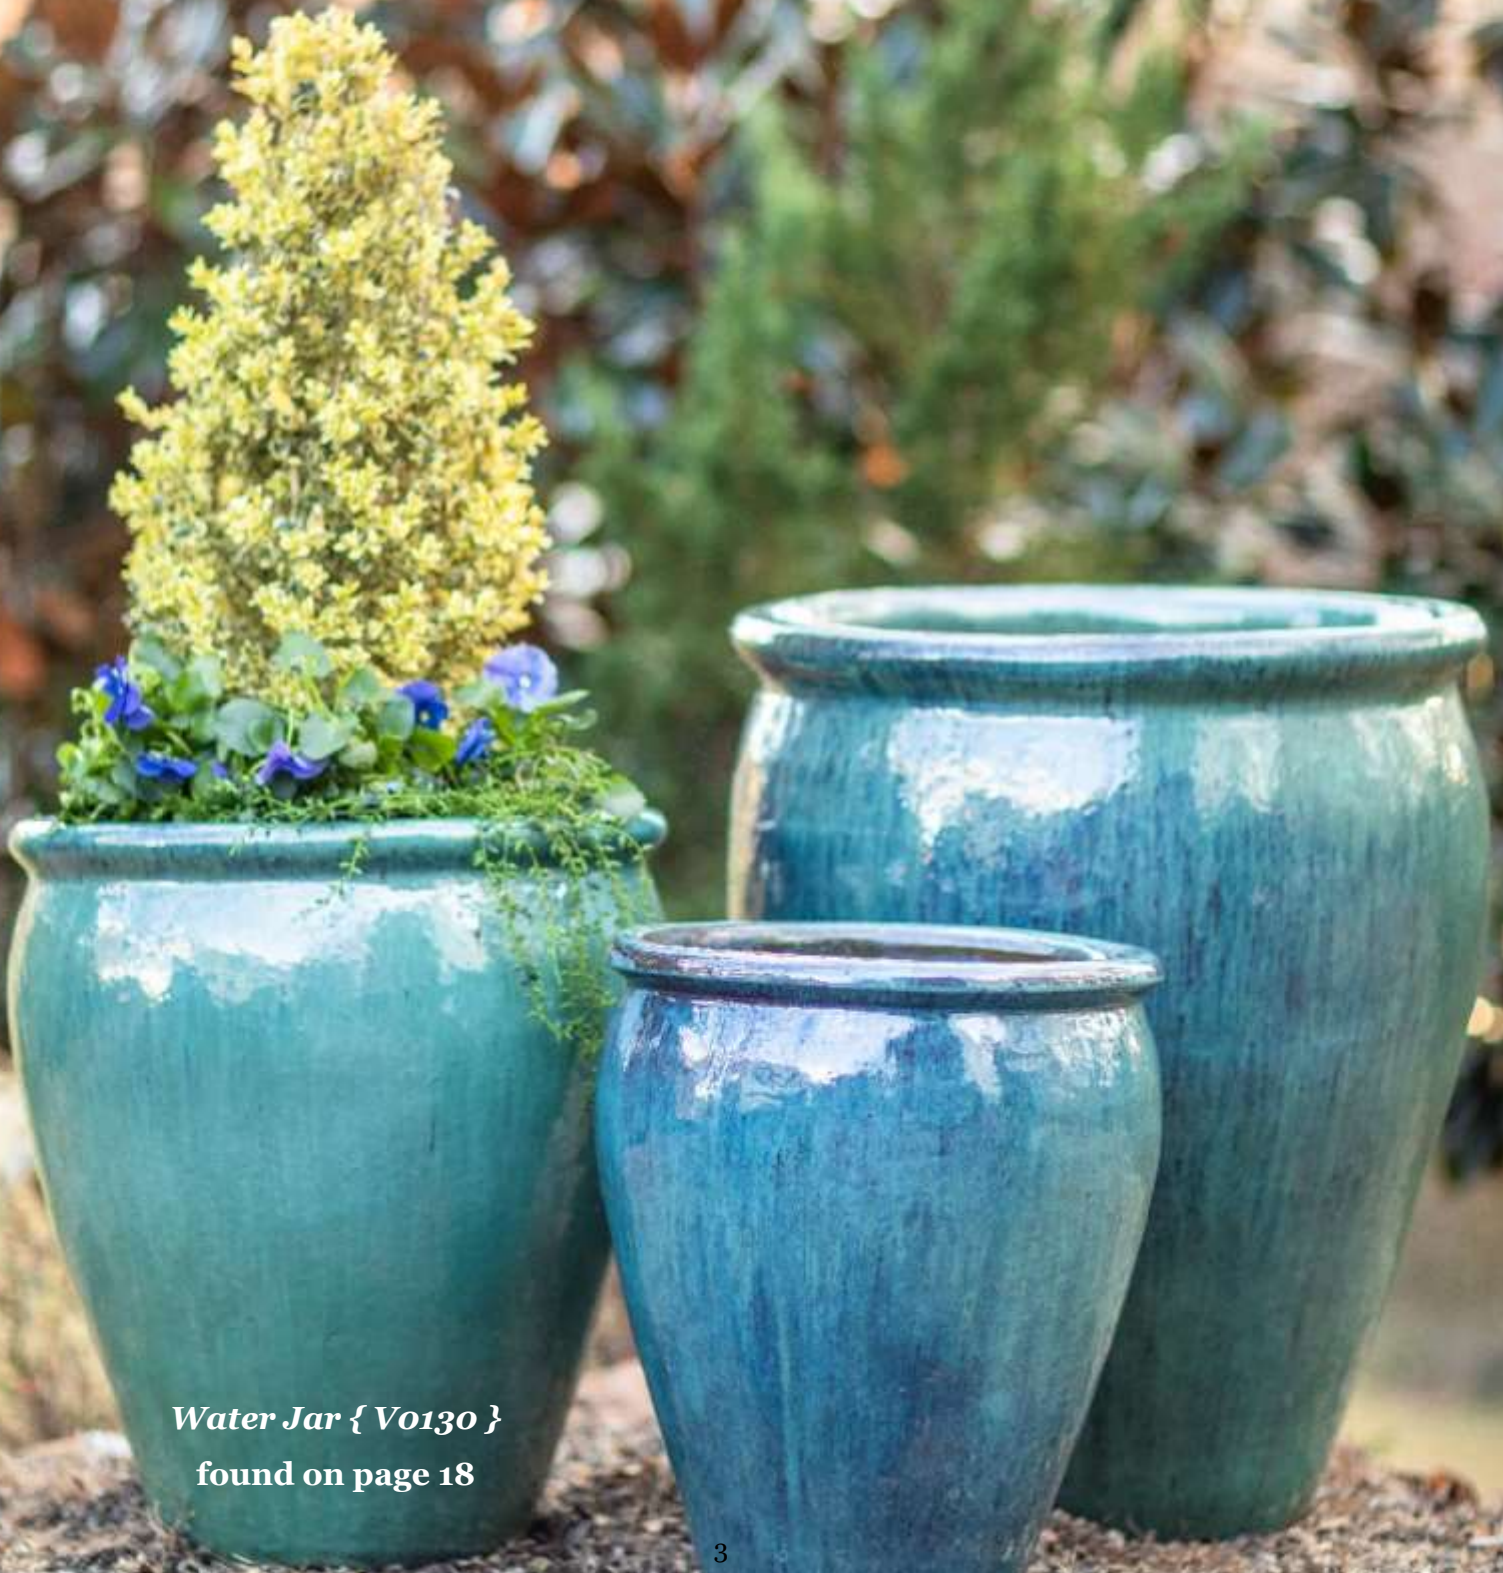

Outdoor Collection { Glazed }

Water Jar { V0130 }
found on page 18