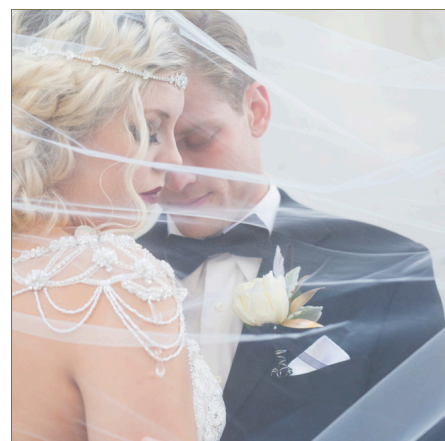

.02

These are memories you will always cherish, and you want to make sure you can relive them again and again. 8 hours of coverage, 50 full resolution images included to be selected to get printed at your leisure

4.200