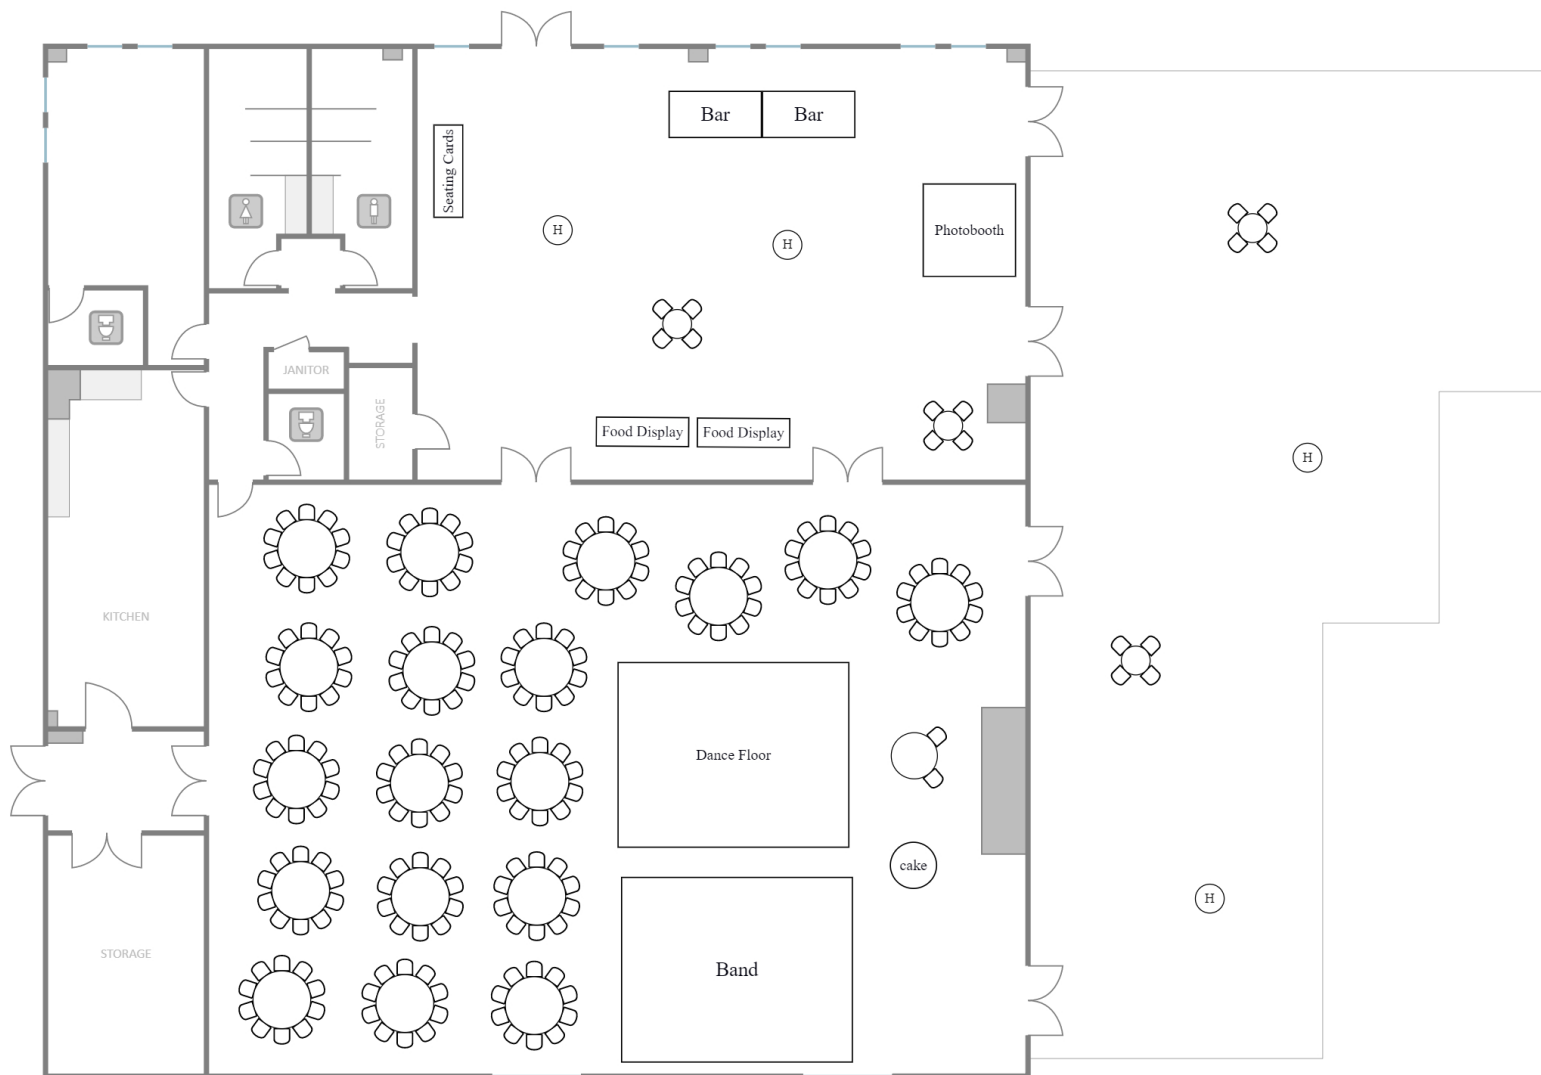

106 Seated with Sweetheart table + DJ (tables of 8)

128 Seated with head table + DJ (tables of 8)

164 Seated with Head Table + Band (tables of 8)

182 Seated with Sweetheart table + Band (tables of 10)

208 Seated with Head Table + Band (tables of 10)

200 Seated with Stage (tables of 8)

238 Seated w/ DJ

262 with DJ

Sample Cocktail Reception

120 Classroom Style Presentation + Meal Seating

240 w/ Stage (Tables of 10)

250 w/ Stage (Tables of 8)