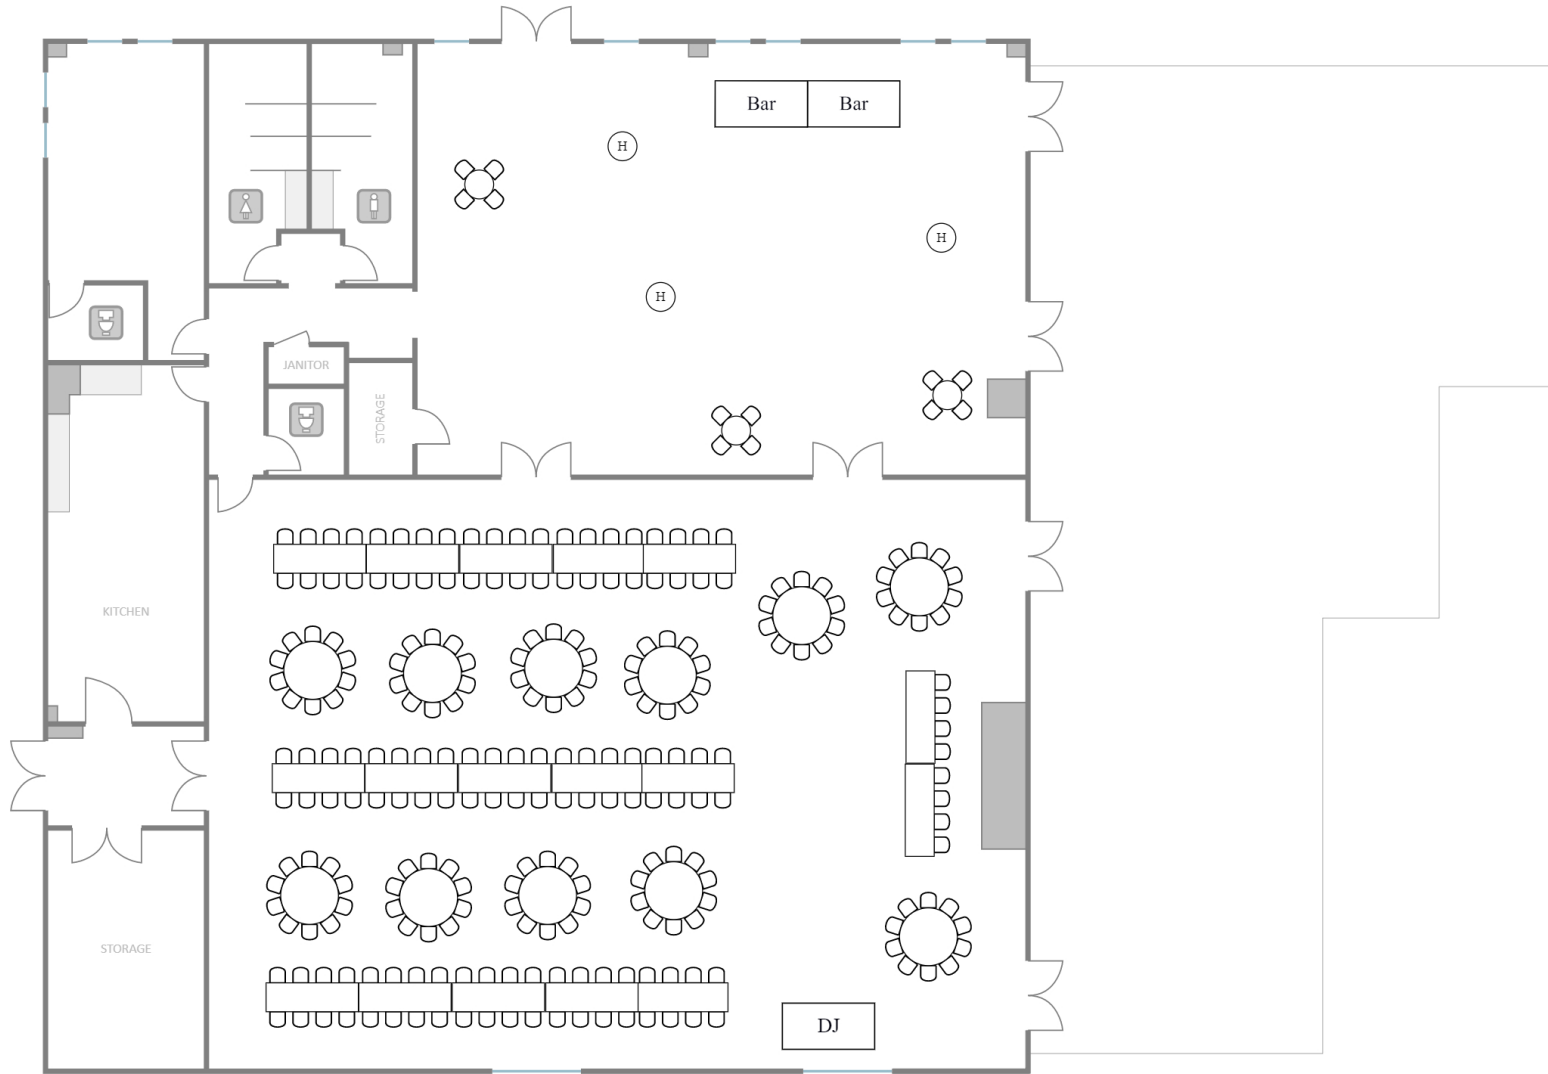

106 Seated with Sweetheart table + DJ (tables of 8)

128 Seated with head table + DJ (tables of 8)

164 Seated with Head Table + Band (tables of 8)

182 Seated with Sweetheart table + Band (tables of 10)

208 Seated with Head Table + Band (tables of 10)

200 Seated with Stage (tables of 8)

238 Seated w/ DJ

262 with DJ

Sample Cocktail Reception

120 Classroom Style Presentation + Meal Seating

240 w/ Stage (Tables of 10)

250 w/ Stage (Tables of 8)