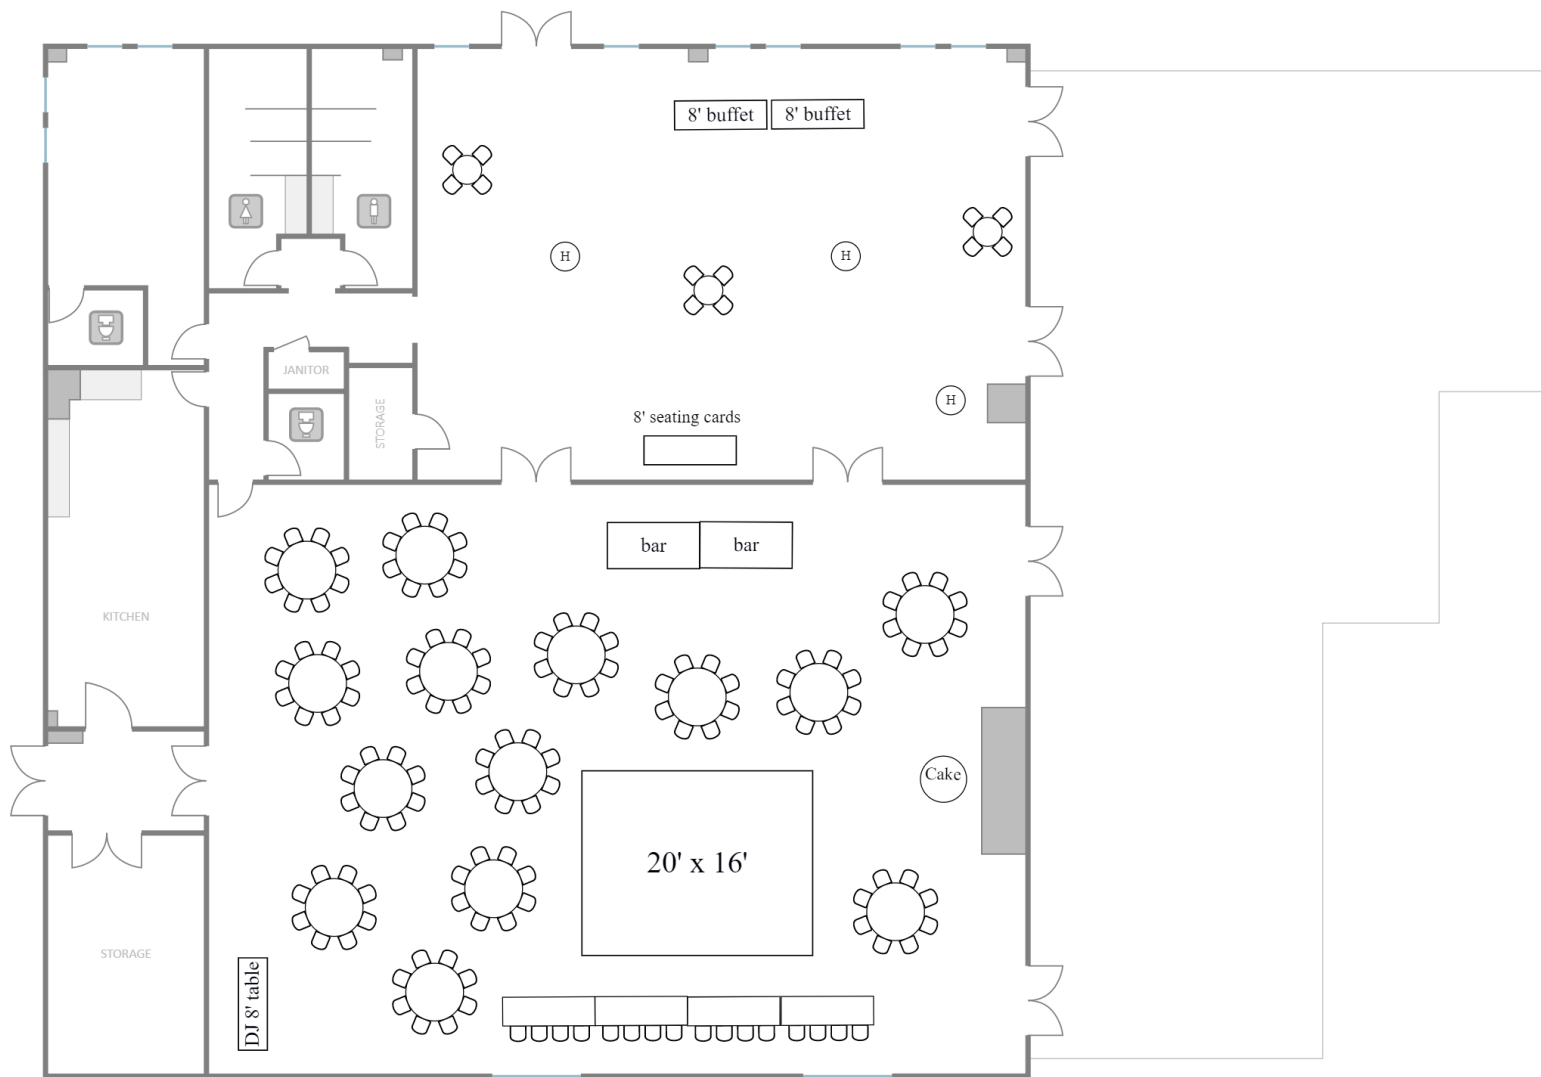

106 Seated with Sweetheart table + DJ (tables of 8)

128 Seated with head table + DJ (tables of 8)

164 Seated with Head Table + Band (tables of 8)

182 Seated with Sweetheart table + Band (tables of 10)

208 Seated with Head Table + Band (tables of 10)

200 Seated with Stage (tables of 8)

238 Seated w/ DJ

262 with DJ

Sample Cocktail Reception

120 Classroom Style Presentation + Meal Seating

240 w/ Stage (Tables of 10)

250 w/ Stage (Tables of 8)