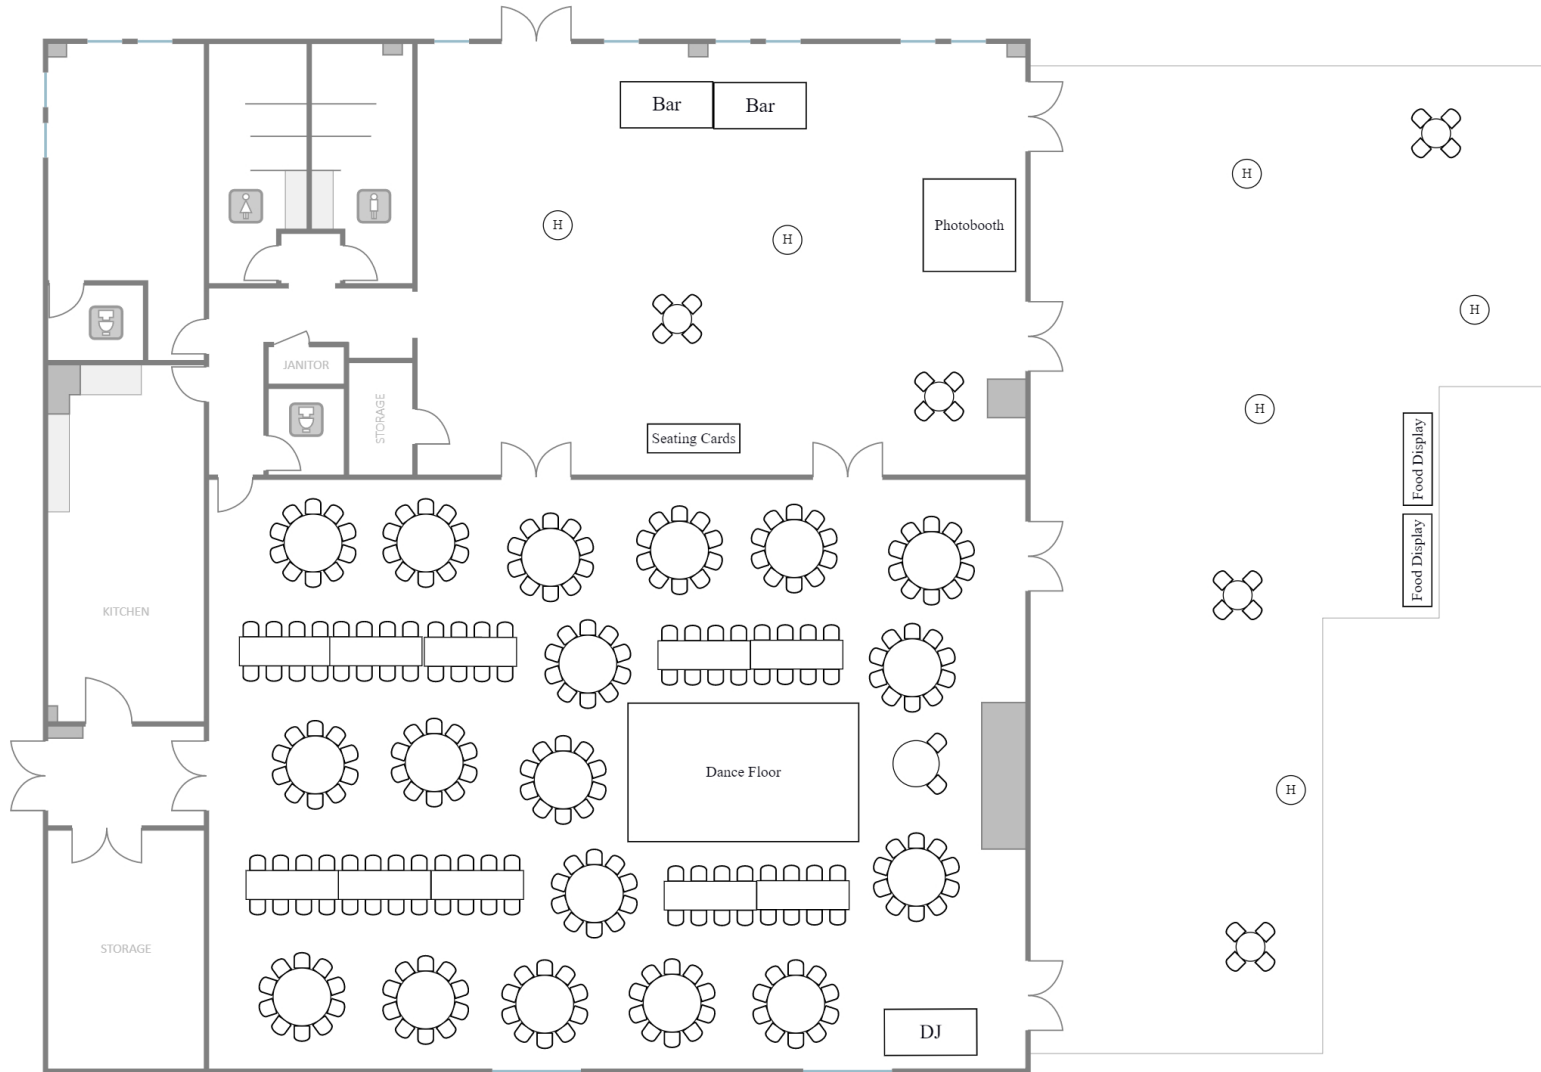

106 Seated with Sweetheart table + DJ (tables of 8)

128 Seated with head table + DJ (tables of 8)

164 Seated with Head Table + Band (tables of 8)

182 Seated with Sweetheart table + Band (tables of 10)

208 Seated with Head Table + Band (tables of 10)

200 Seated with Stage (tables of 8)

238 Seated w/ DJ

262 with DJ

Sample Cocktail Reception

120 Classroom Style Presentation + Meal Seating

240 w/ Stage (Tables of 10)

250 w/ Stage (Tables of 8)