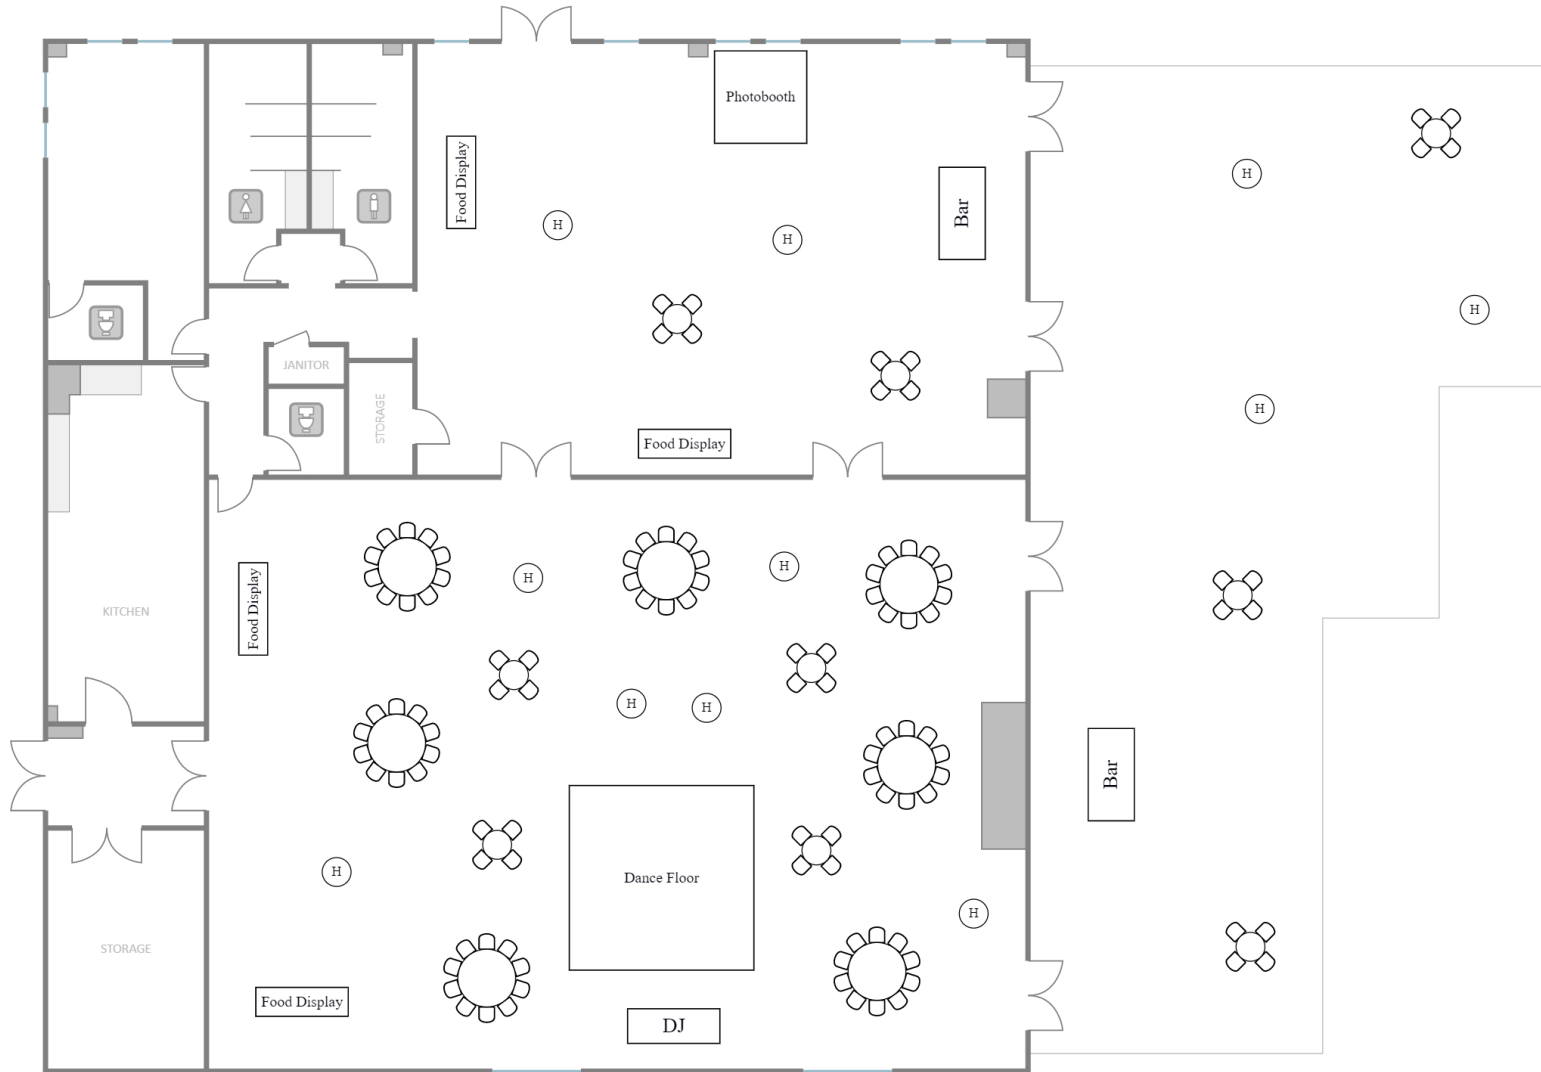

106 Seated with Sweetheart table + DJ (tables of 8)

128 Seated with head table + DJ (tables of 8)

164 Seated with Head Table + Band (tables of 8)

182 Seated with Sweetheart table + Band (tables of 10)

208 Seated with Head Table + Band (tables of 10)

200 Seated with Stage (tables of 8)

238 Seated w/ DJ

262 with DJ

Sample Cocktail Reception

120 Classroom Style Presentation + Meal Seating

240 w/ Stage (Tables of 10)

250 w/ Stage (Tables of 8)