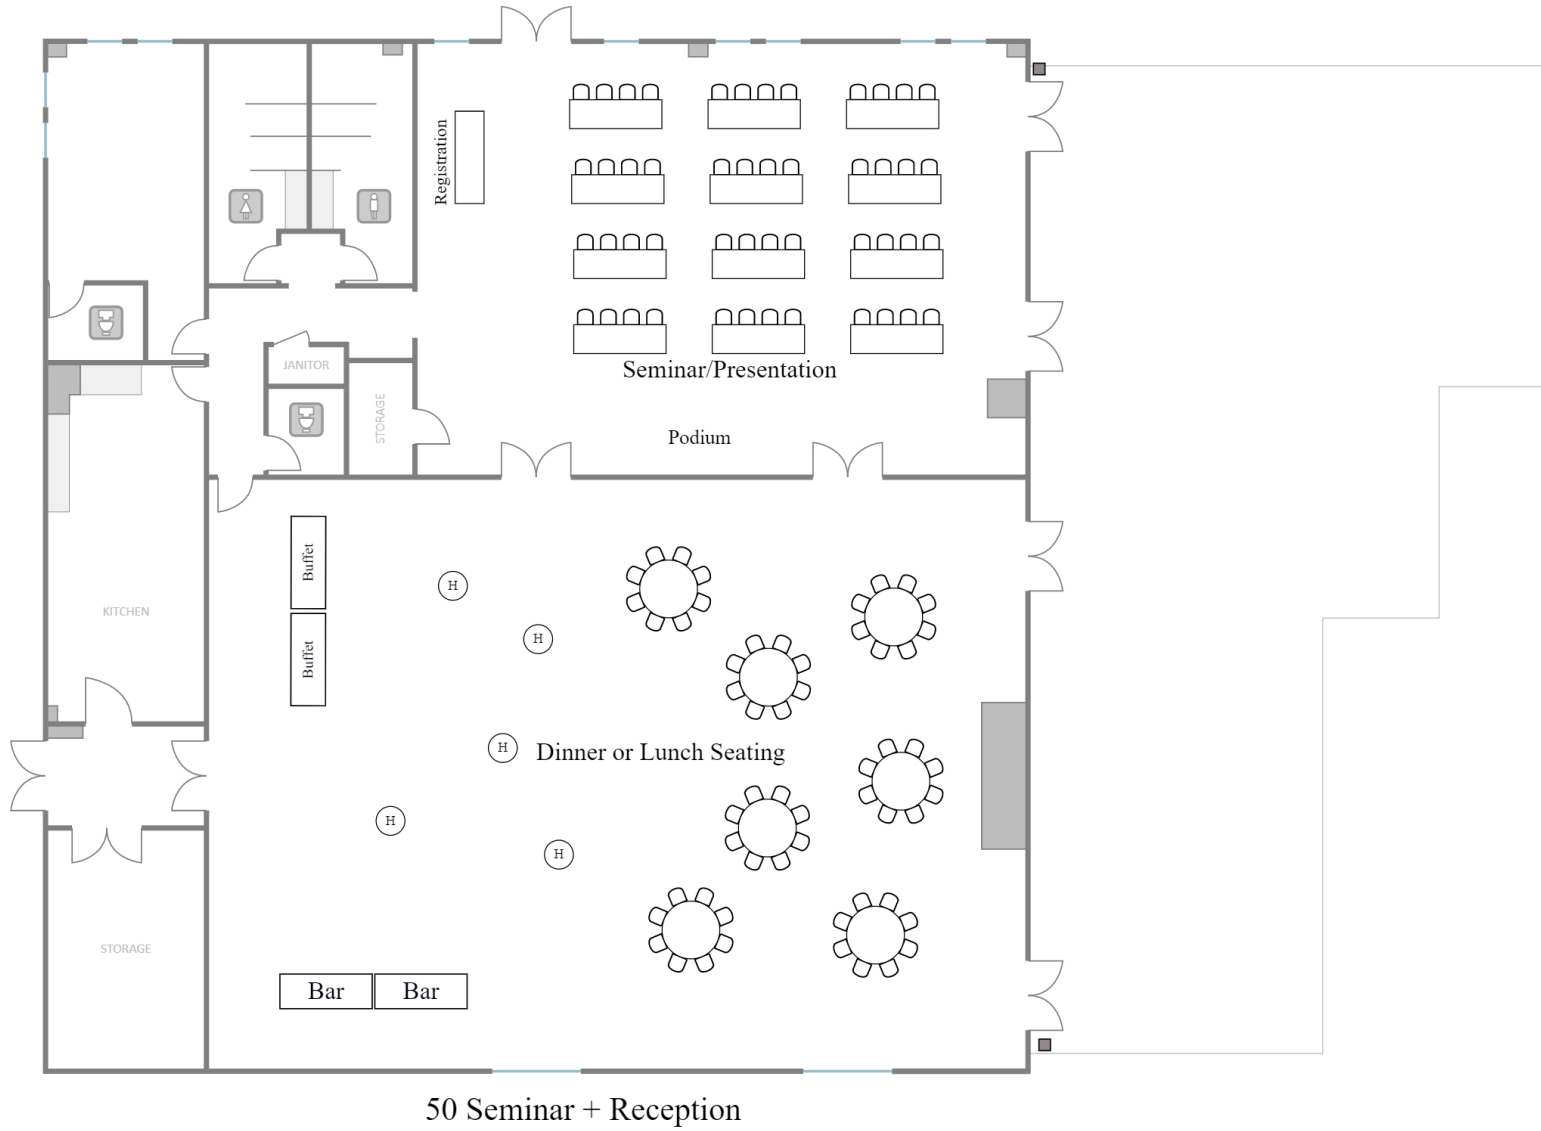

106 Seated with Sweetheart table + DJ (tables of 8)

128 Seated with head table + DJ (tables of 8)

164 Seated with Head Table + Band (tables of 8)

182 Seated with Sweetheart table + Band (tables of 10)

208 Seated with Head Table + Band (tables of 10)

200 Seated with Stage (tables of 8)

238 Seated w/ DJ

262 with DJ

Sample Cocktail Reception

120 Classroom Style Presentation + Meal Seating

240 w/ Stage (Tables of 10)

250 w/ Stage (Tables of 8)