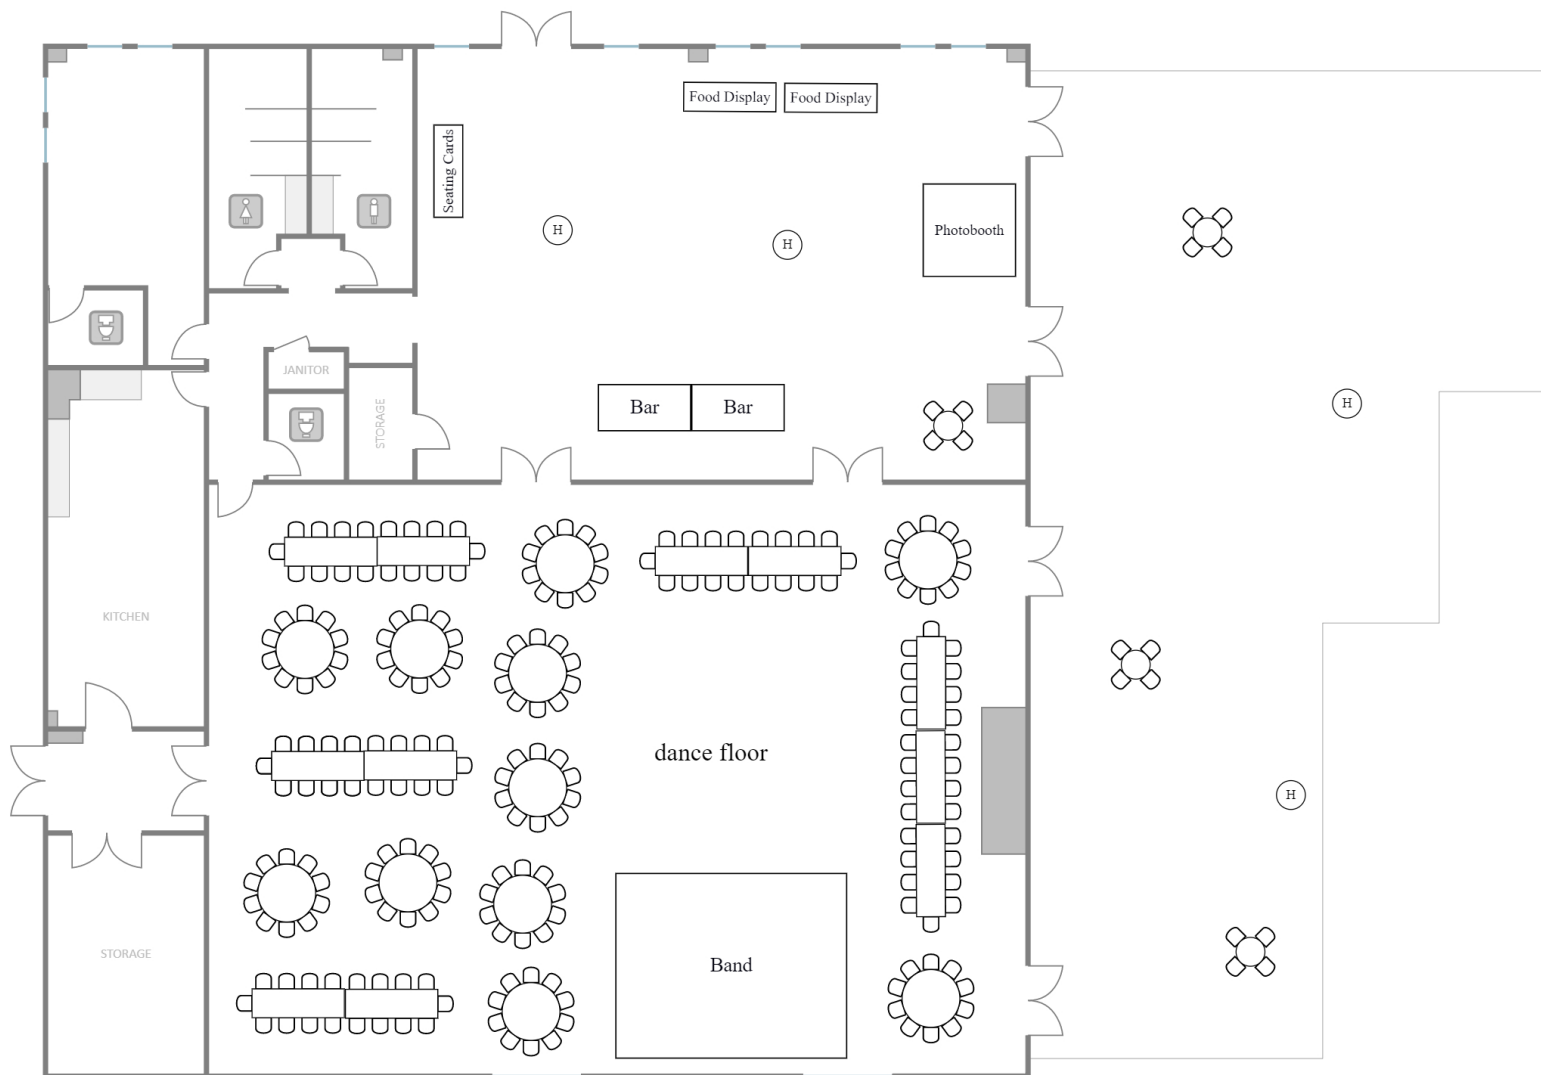

106 Seated with Sweetheart table + DJ (tables of 8)

128 Seated with head table + DJ (tables of 8)

164 Seated with Head Table + Band (tables of 8)

182 Seated with Sweetheart table + Band (tables of 10)

208 Seated with Head Table + Band (tables of 10)

200 Seated with Stage (tables of 8)

238 Seated w/ DJ

262 with DJ

Sample Cocktail Reception

120 Classroom Style Presentation + Meal Seating

240 w/ Stage (Tables of 10)

250 w/ Stage (Tables of 8)