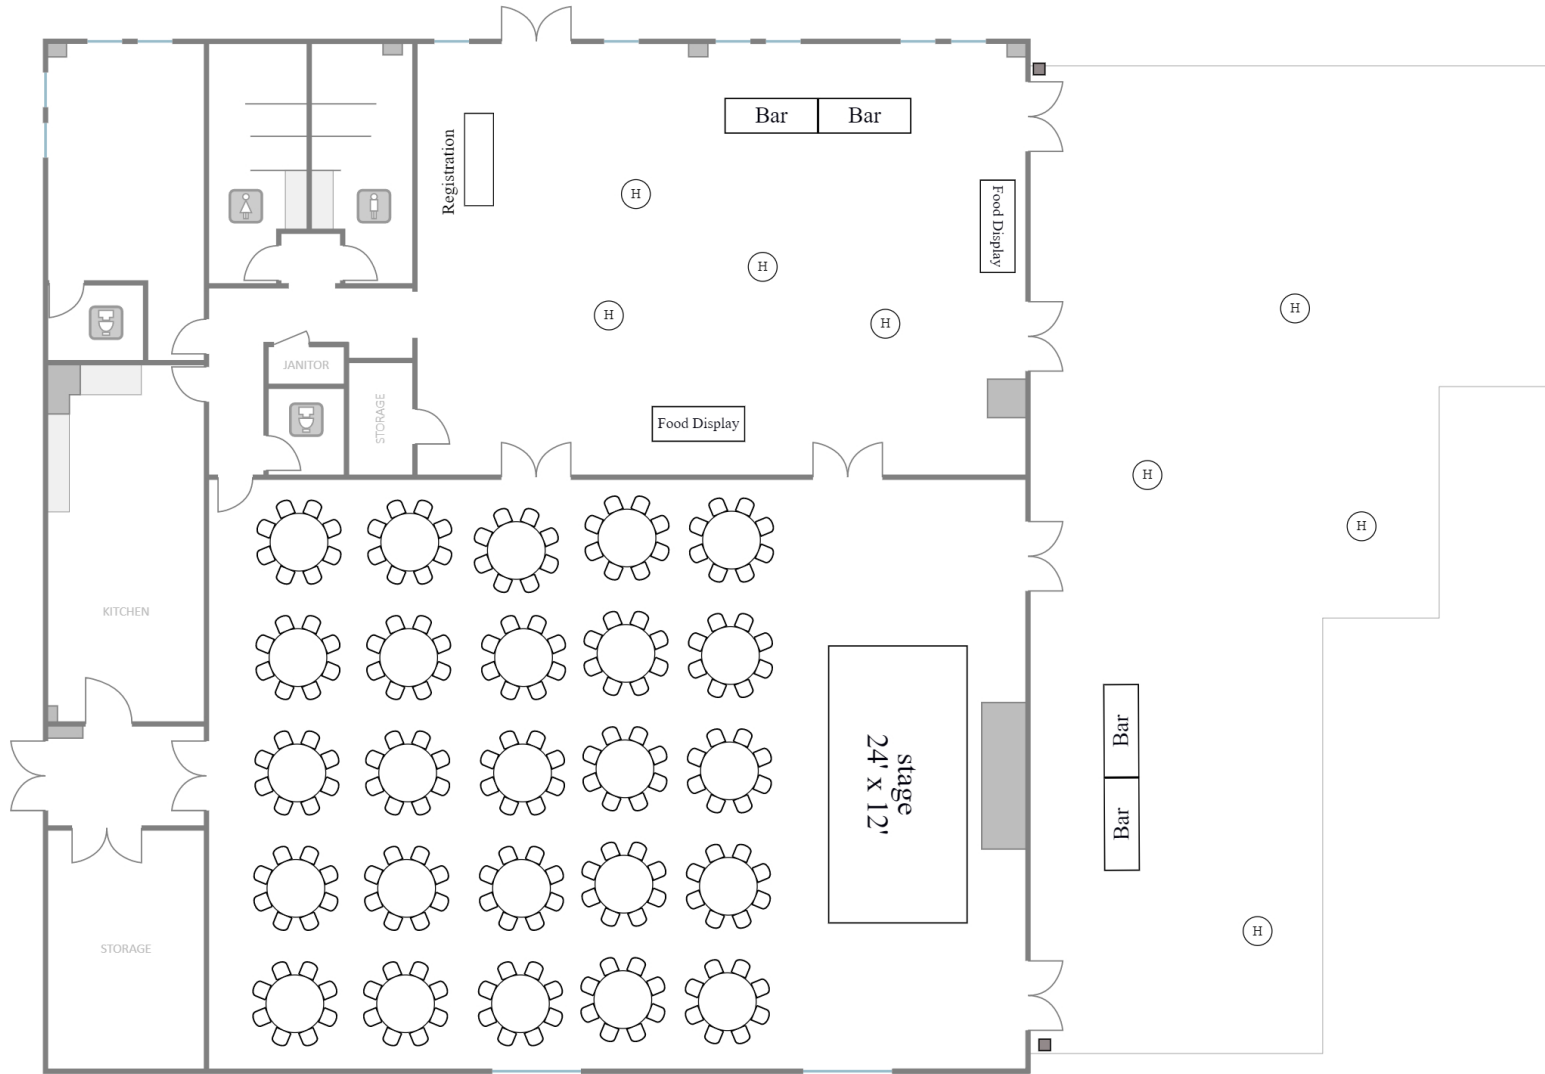

106 Seated with Sweetheart table + DJ (tables of 8)

128 Seated with head table + DJ (tables of 8)

164 Seated with Head Table + Band (tables of 8)

182 Seated with Sweetheart table + Band (tables of 10)

208 Seated with Head Table + Band (tables of 10)

200 Seated with Stage (tables of 8)

238 Seated w/ DJ

262 with DJ

Sample Cocktail Reception

120 Classroom Style Presentation + Meal Seating

240 w/ Stage (Tables of 10)

250 w/ Stage (Tables of 8)