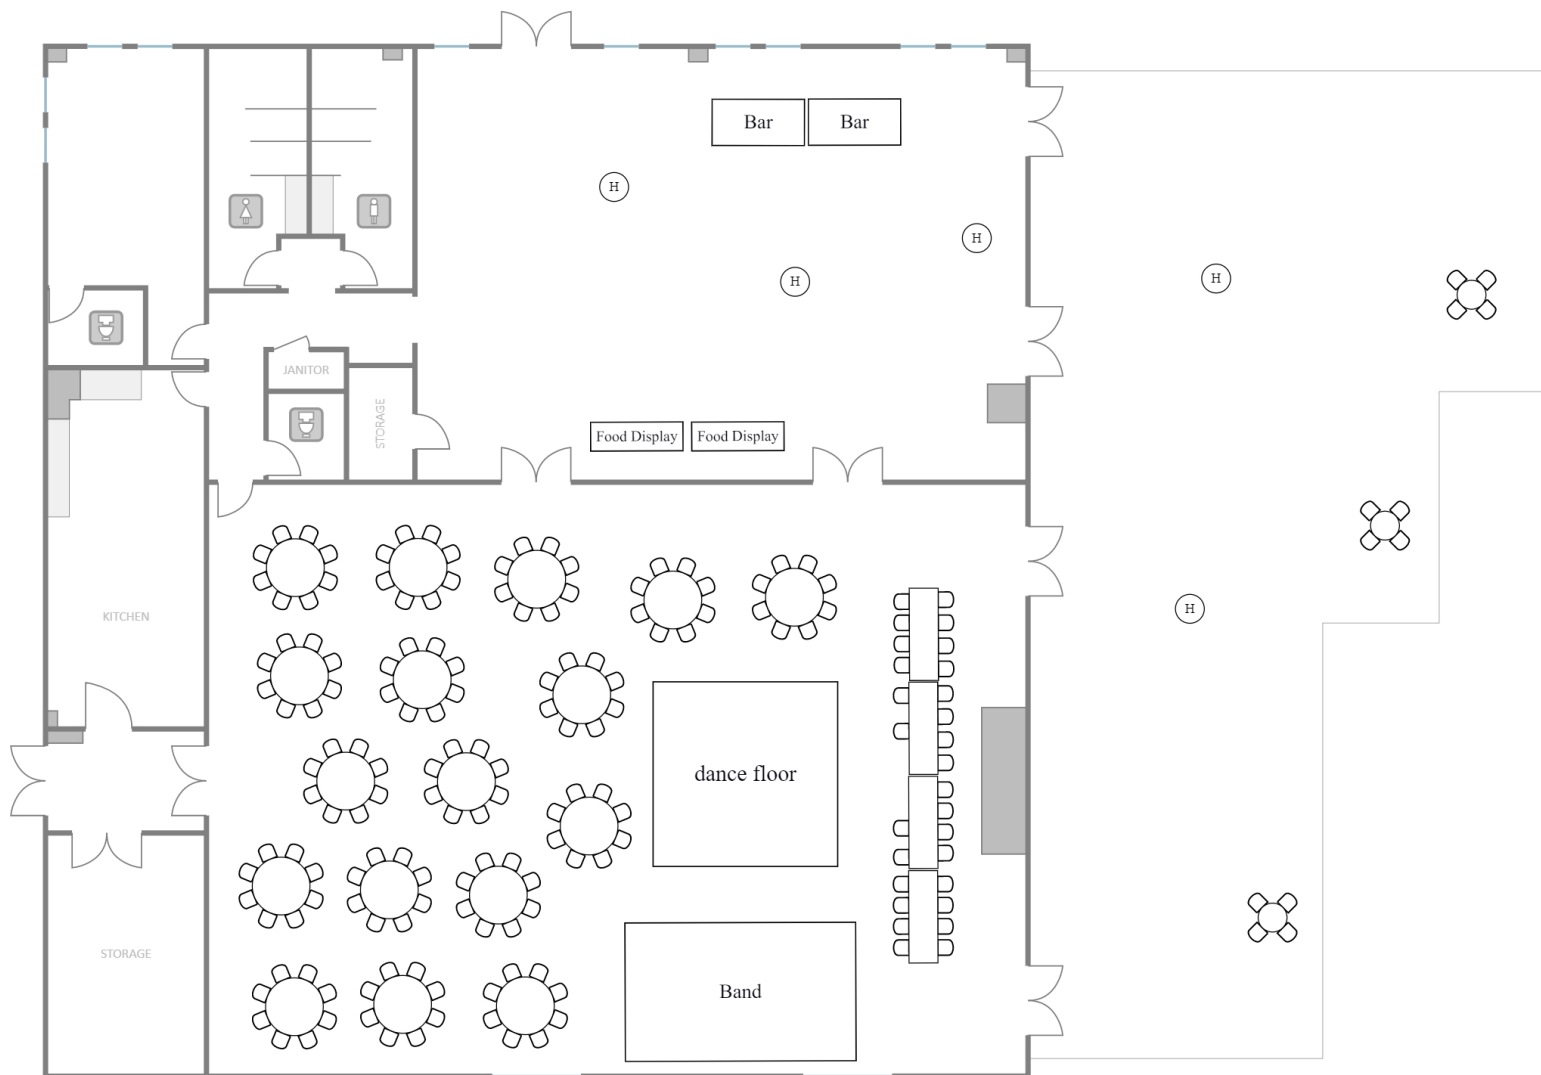

106 Seated with Sweetheart table + DJ (tables of 8)

128 Seated with head table + DJ (tables of 8)

164 Seated with Head Table + Band (tables of 8)

182 Seated with Sweetheart table + Band (tables of 10)

208 Seated with Head Table + Band (tables of 10)

200 Seated with Stage (tables of 8)

238 Seated w/ DJ

262 with DJ

Sample Cocktail Reception

120 Classroom Style Presentation + Meal Seating

240 w/ Stage (Tables of 10)

250 w/ Stage (Tables of 8)