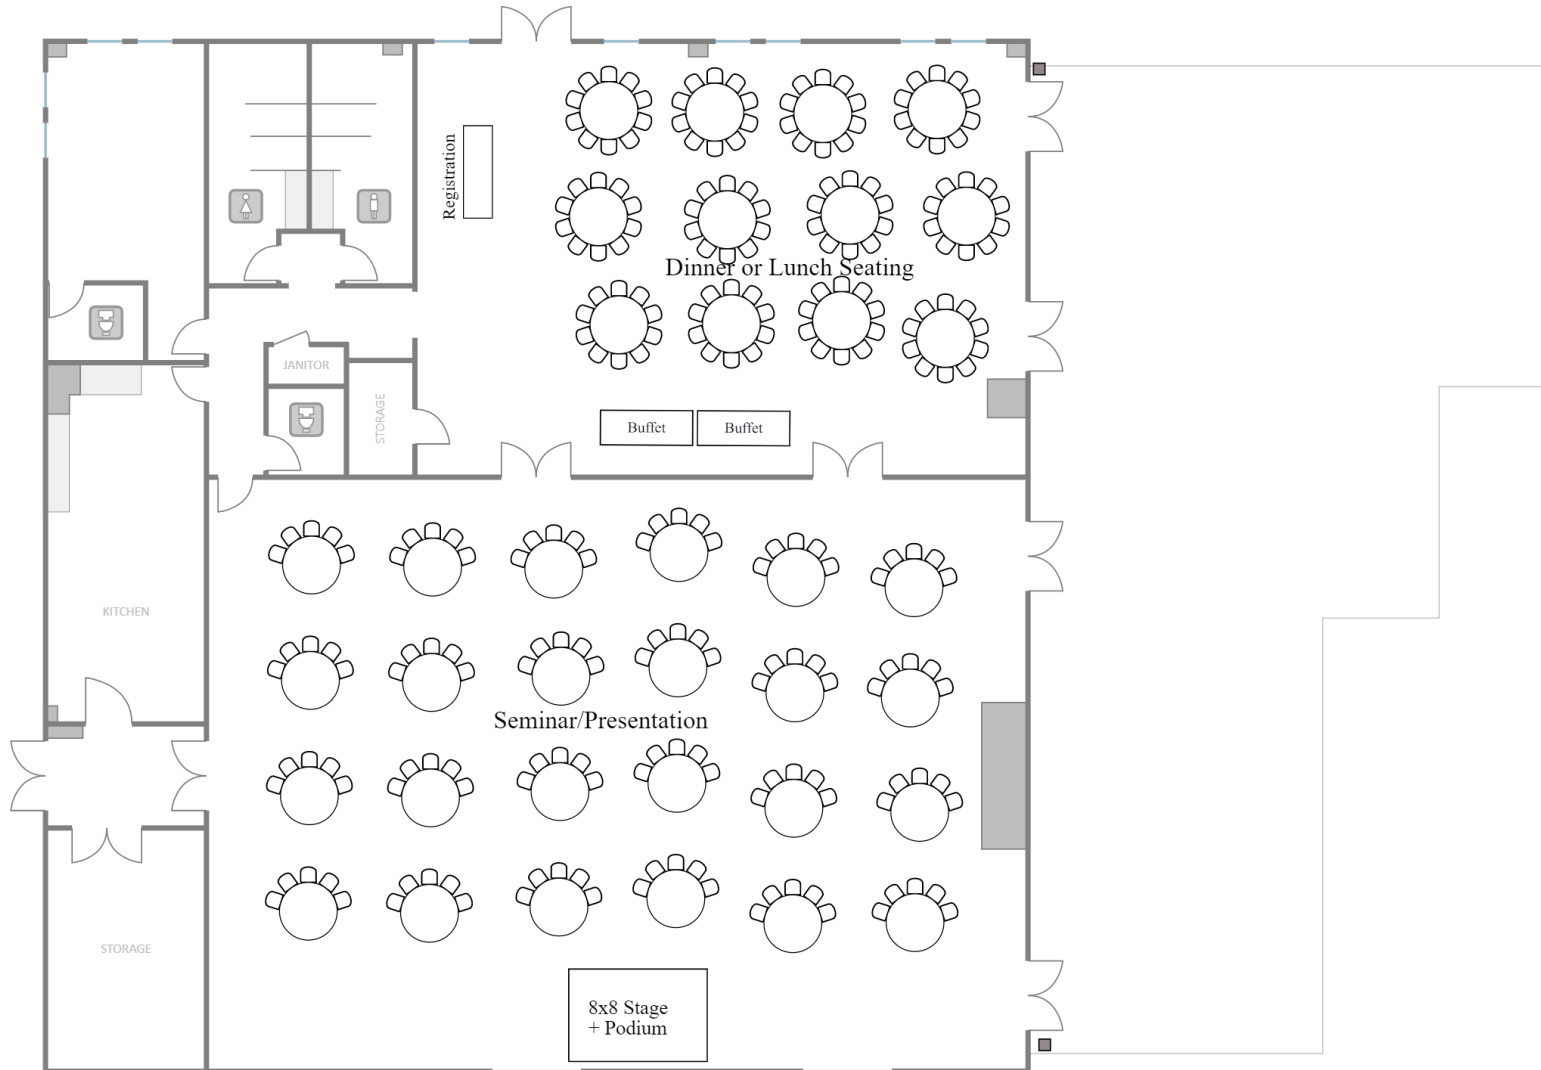

106 Seated with Sweetheart table + DJ (tables of 8)

128 Seated with head table + DJ (tables of 8)

164 Seated with Head Table + Band (tables of 8)

182 Seated with Sweetheart table + Band (tables of 10)

208 Seated with Head Table + Band (tables of 10)

200 Seated with Stage (tables of 8)

238 Seated w/ DJ

262 with DJ

Sample Cocktail Reception

120 Classroom Style Presentation + Meal Seating

240 w/ Stage (Tables of 10)

250 w/ Stage (Tables of 8)