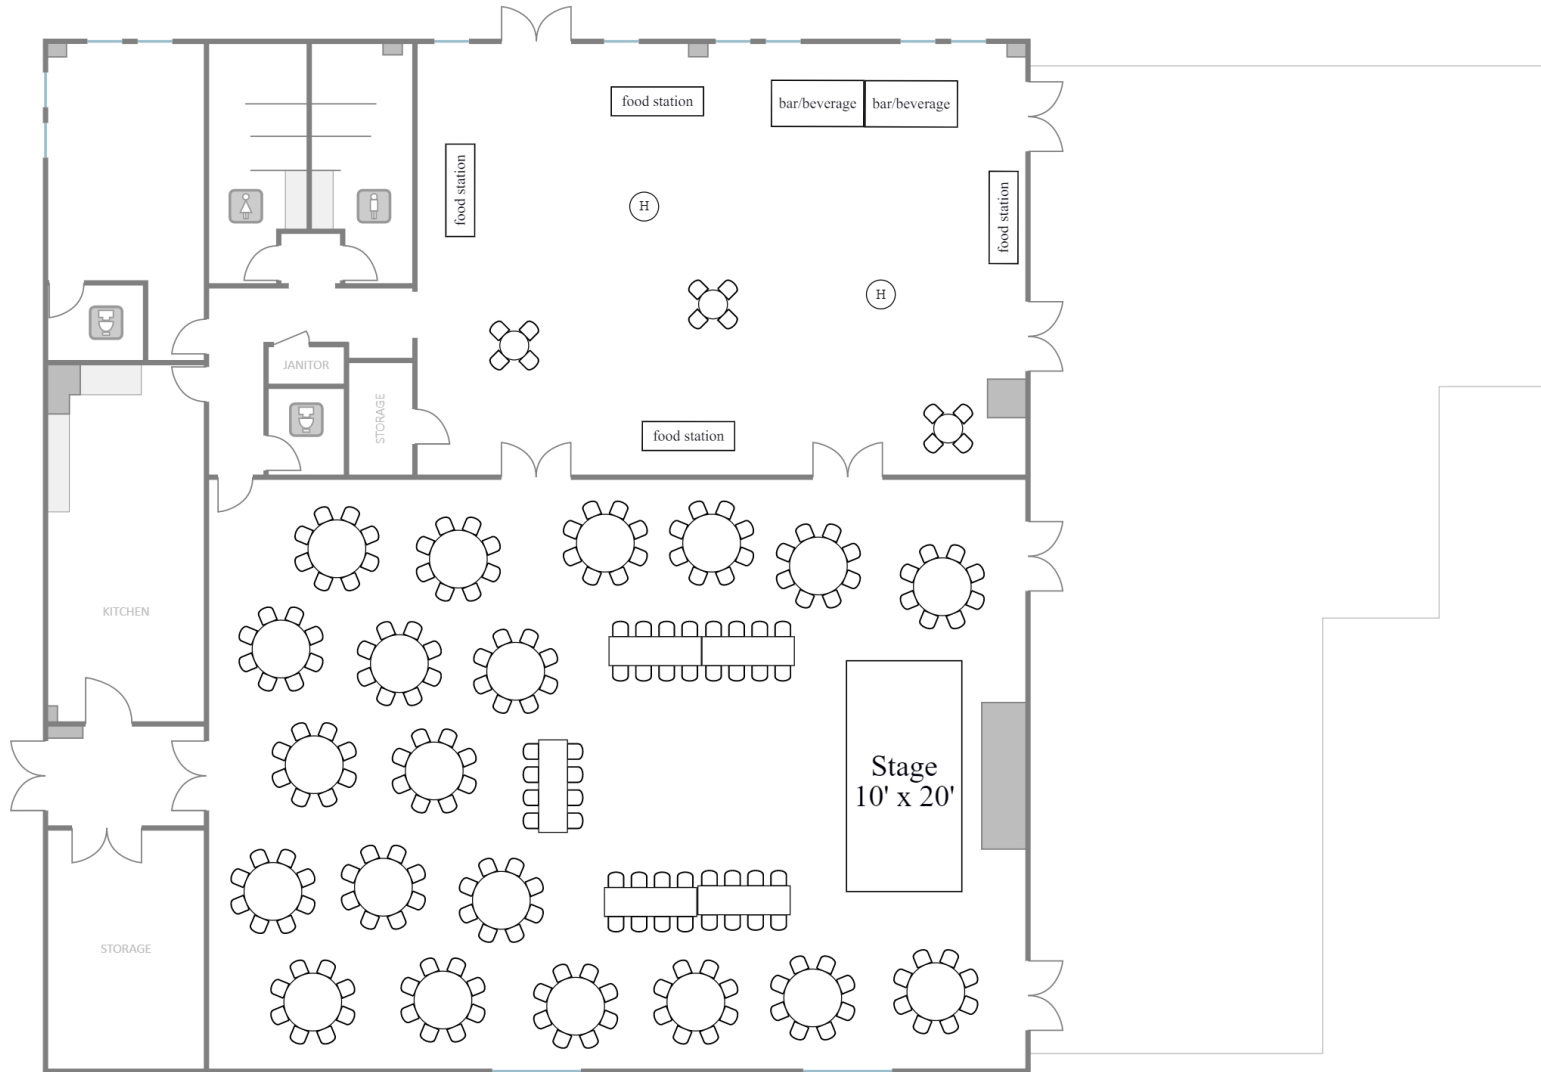

106 Seated with Sweetheart table + DJ (tables of 8)

128 Seated with head table + DJ (tables of 8)

164 Seated with Head Table + Band (tables of 8)

182 Seated with Sweetheart table + Band (tables of 10)

208 Seated with Head Table + Band (tables of 10)

200 Seated with Stage (tables of 8)

238 Seated w/ DJ

262 with DJ

Sample Cocktail Reception

120 Classroom Style Presentation + Meal Seating

240 w/ Stage (Tables of 10)

250 w/ Stage (Tables of 8)