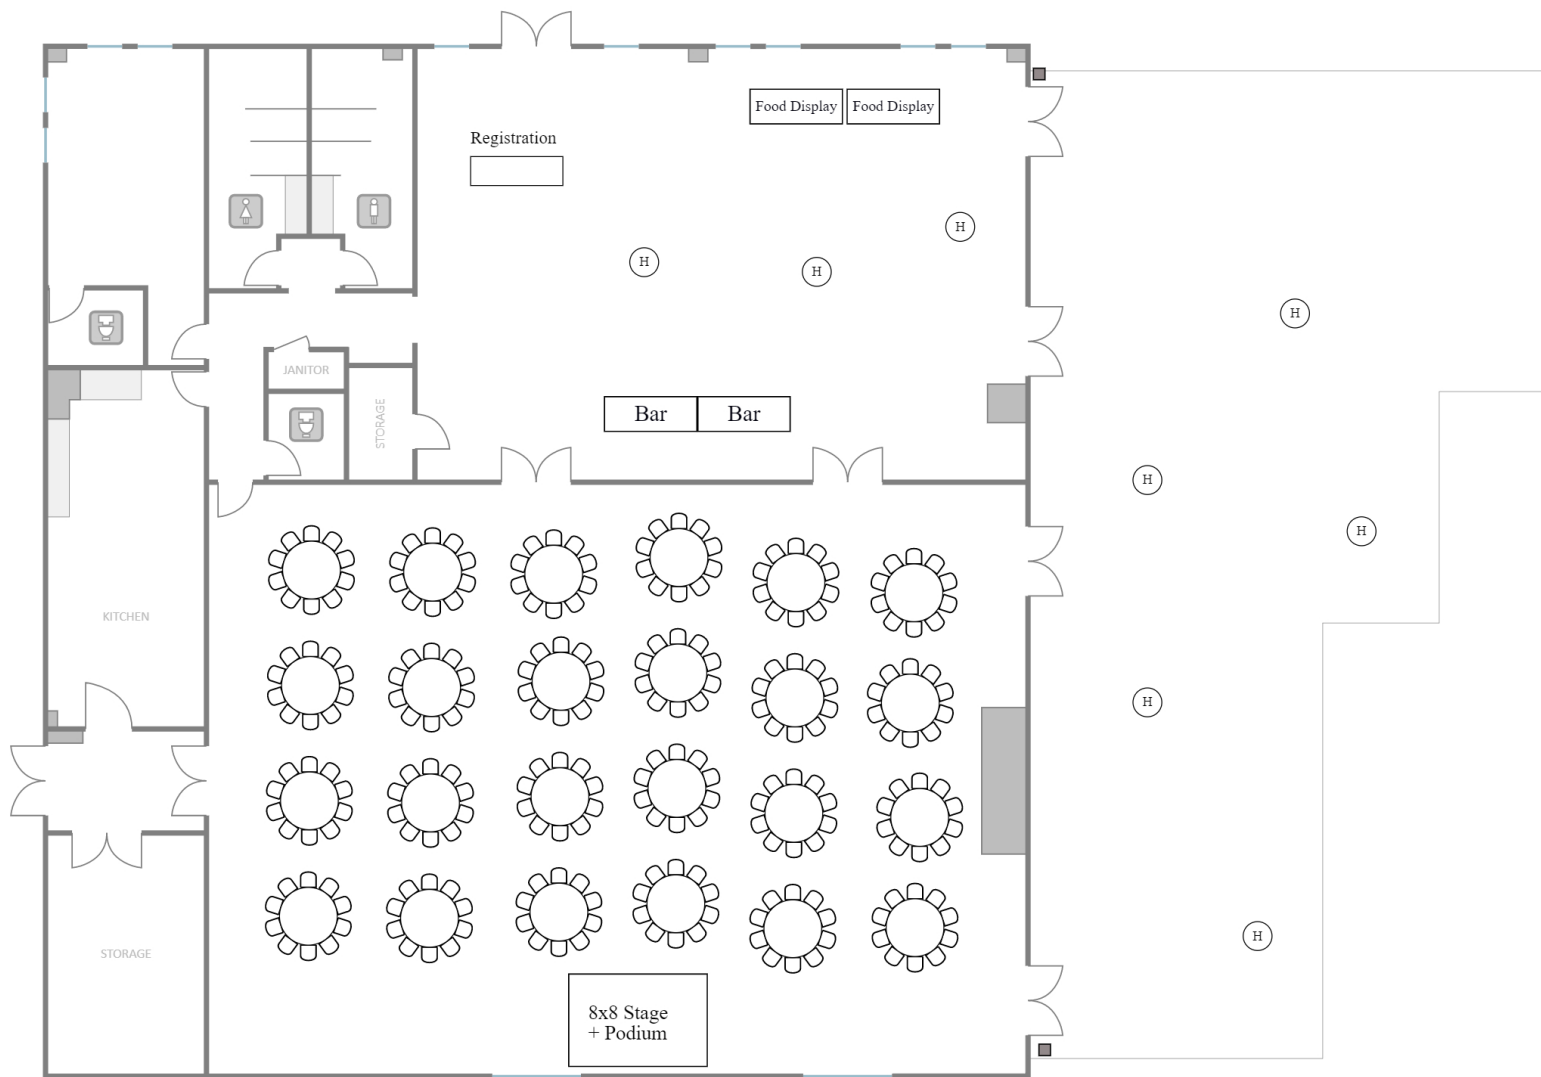

106 Seated with Sweetheart table + DJ (tables of 8)

128 Seated with head table + DJ (tables of 8)

164 Seated with Head Table + Band (tables of 8)

182 Seated with Sweetheart table + Band (tables of 10)

208 Seated with Head Table + Band (tables of 10)

200 Seated with Stage (tables of 8)

238 Seated w/ DJ

262 with DJ

Sample Cocktail Reception

120 Classroom Style Presentation + Meal Seating

240 w/ Stage (Tables of 10)

250 w/ Stage (Tables of 8)