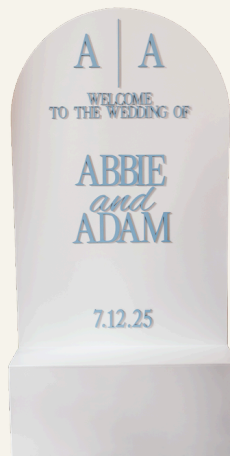

## SEATING CHART OPTIONS:

Flower Box  
Seating

Slim Tower  
Seating Chart

Arched Seating  
Chart

Framed Mirror  
Seating

## WELCOME WALL OPTIONS:

Modern Black  
Welcome

Wedding White  
Welcome

Arched  
Welcome

Welcome +  
Itinerary