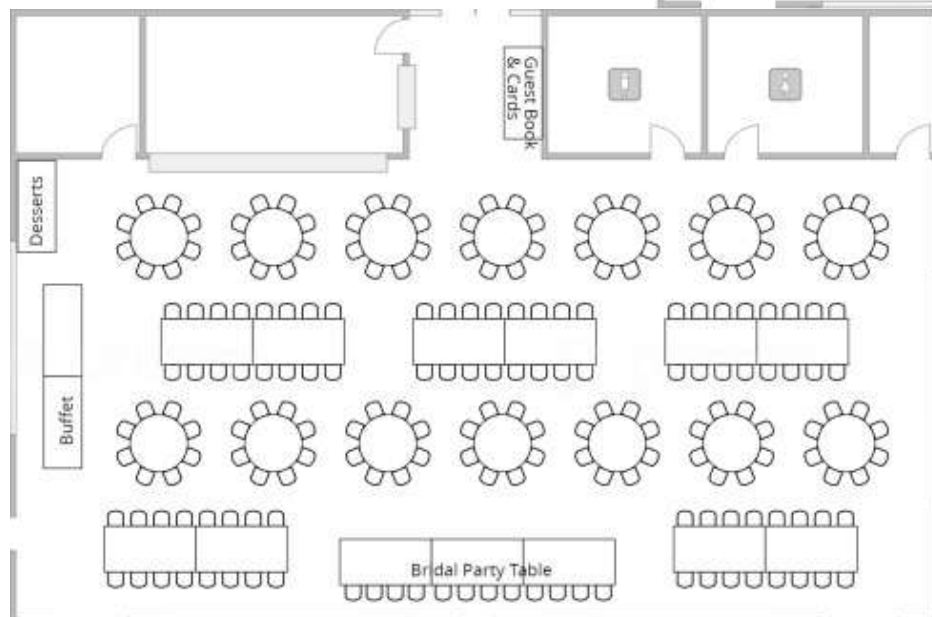

160-190 GUESTS

Each layout has 24 tables with at most 8 guests per table

Layout A -
Inside Dancing

Layout B -
Outside Dancing

Layout C -
Outside Dancing