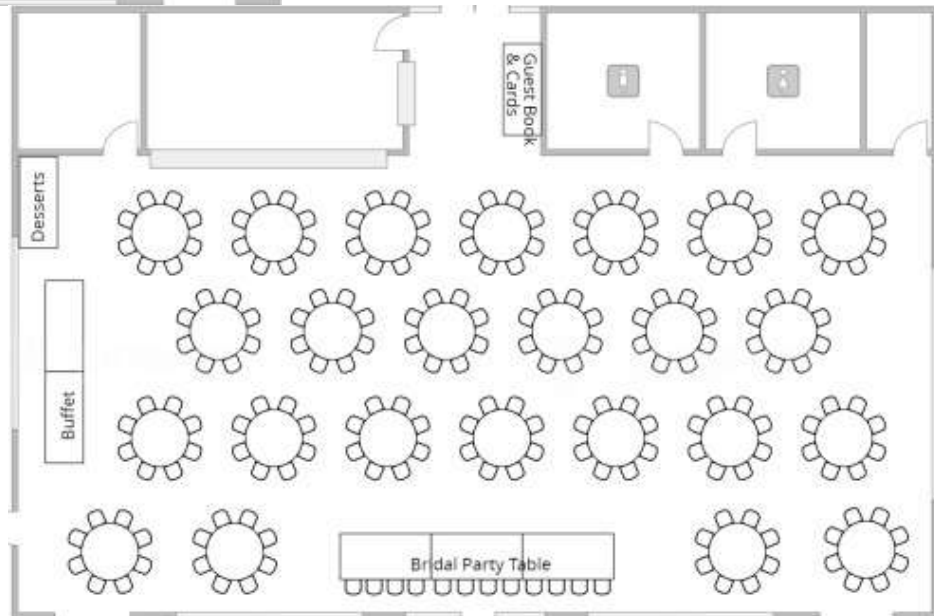

160-190 GUESTS

Each layout has 24 tables with at most 8 guests per table

Layout A -
Inside Dancing

Layout B -
Outside Dancing

Layout C -
Outside Dancing