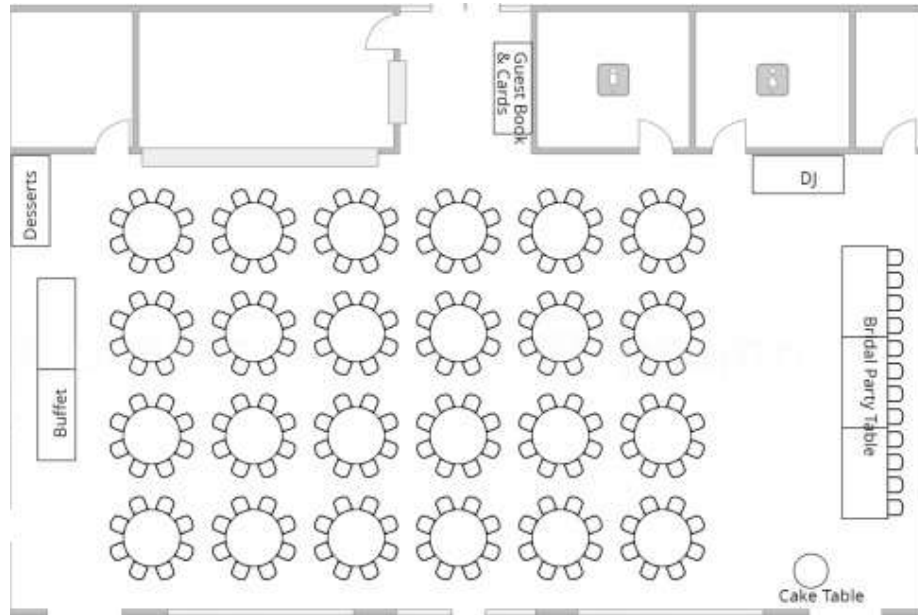

160-190 GUESTS

Each layout has 24 tables with at most 8 guests per table

Layout A -
Inside Dancing

Layout B -
Outside Dancing

Layout C -
Outside Dancing