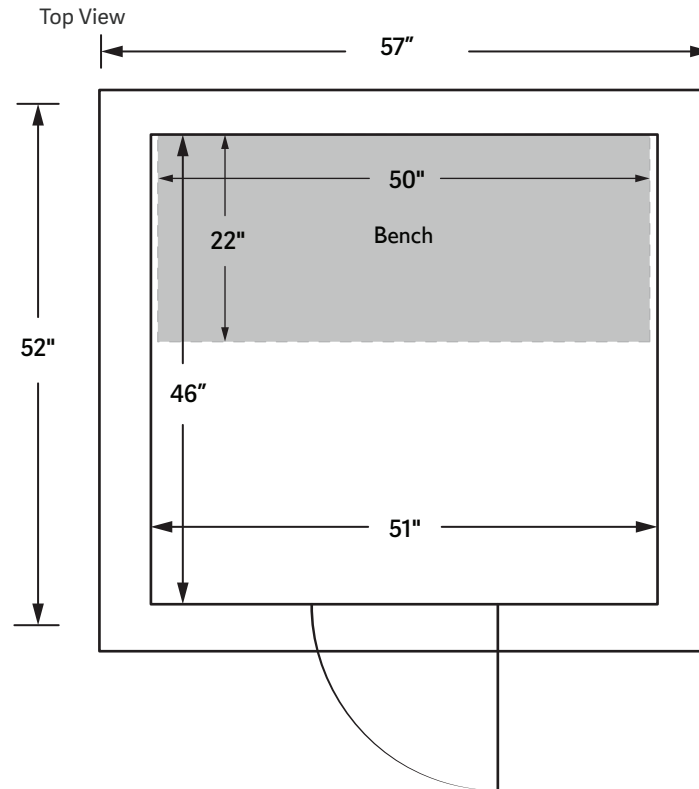

Full Spectrum Sanctuary Outdoor 2 by Clearlight®

Power cord is located on the back of the sauna, six inches off the ground and is approximately six feet long.

240V / 15amp Electrical Circuit Required
NEMA 6-15p

Specifications

Construction

Gray Cedartec® Eco-Certified Exterior
Mahogany Interior
Tongue & Groove Construction
Weight: 765 lbs
Rated: IPX 4

Exterior

Width: 57" *
Depth: 52" *
Height: 80"
* Roof Cap: 74" x 69"

Interior

Width: 51"
Depth: 46"
Height: 71 1/2"
Bench: 50" x 20"

Heaters

True Wave™ Far
Infrared and Full
Spectrum Infrared
Heaters Power: 240V /
2,480 W / 15A

Limited Lifetime Residential Warranty

Heaters: Lifetime
Electrical Controls: Lifetime
Cabinetry & Glass: 5 Years

Attention: Concrete or wooden foundation is needed as a base when placed outside. Make sure largest panel can fit through all access points from location entrance to sauna set up location