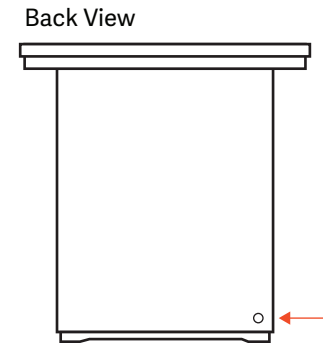

Full Spectrum Sanctuary Outdoor 2 by Clearlight®

Power cord is located on the back of the sauna, six inches off the ground and is approximately six feet long.