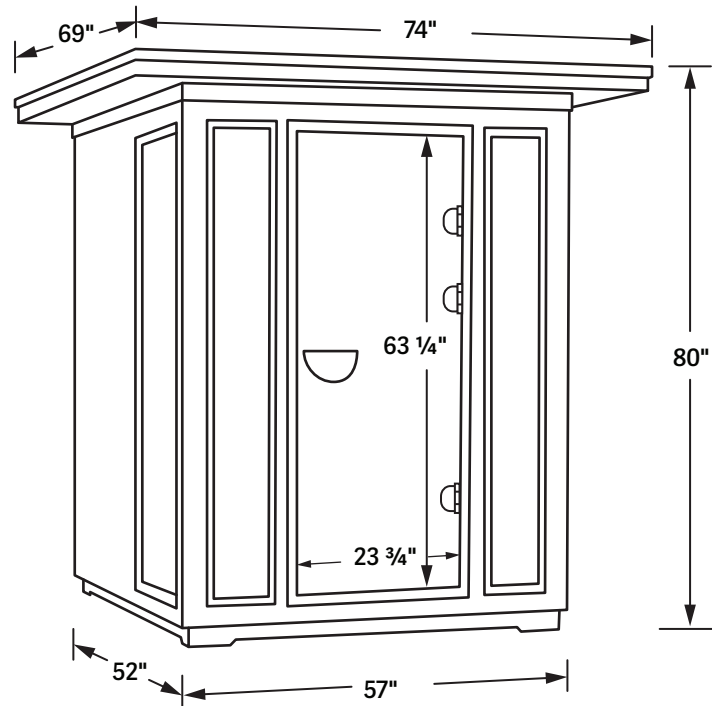

Full Spectrum Sanctuary Outdoor 2 by Clearlight®

Power cord is located on the back of the sauna, six inches off the ground and is approximately six feet long.

240V / 15amp Electrical Circuit Required
NEMA 6-15p

Specifications

Construction

Gray Cedartec® Eco-Certified Exterior
Mahogany Interior
Tongue & Groove Construction
Weight: 765 lbs
Rated: IPX 4

Exterior

Width: 57" *
Depth: 52" *
Height: 80"
* Roof Cap: 74" x 69"

Interior

Width: 51"
Depth: 46"
Height: 71 1/2"
Bench: 50" x 20"

Heaters

True Wave™ Far
Infrared and Full
Spectrum Infrared
Heaters Power: 240V /
2,480 W / 15A

Limited Lifetime Residential Warranty

Heaters: Lifetime
Electrical Controls: Lifetime
Cabinetry & Glass: 5 Years

Attention: Concrete or wooden foundation is needed as a base when placed outside. Make sure largest panel can fit through all access points from location entrance to sauna set up location