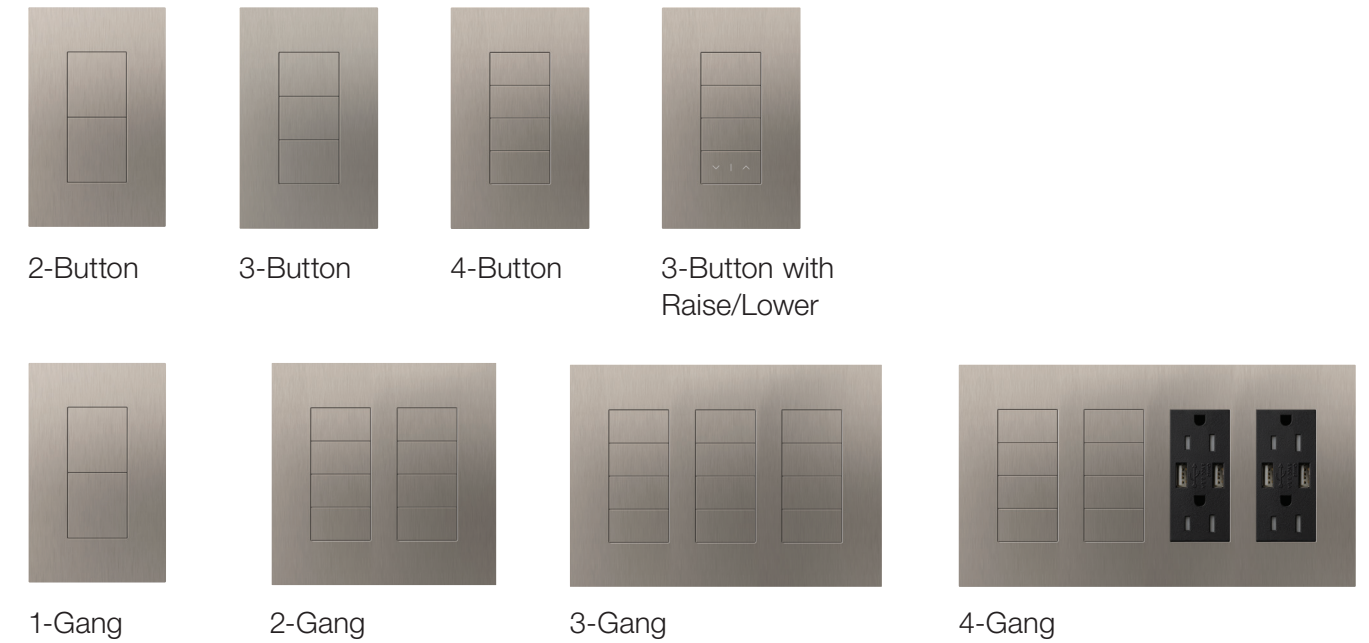

SUBTLE ELEGANCE FOR ANY SPACE

Buttons and faceplates are flush to each other and feature consistent material to create a clean, minimalist look.

EASY-TO-USE

Large, tactile buttons with backlit, engraved text are simple to operate and easy to find in a darkened room.

DYNAMIC BACKLIGHTING

Brighter backlighting indicates active scene. Backlighting automatically adjusts to ambient light levels in the space.

TACTILE FEEDBACK

Subtle click confirms user touch

KEYPADS

THERMOSTAT (For myRoom guestroom and HomeWorks systems)

ACCESSORIES