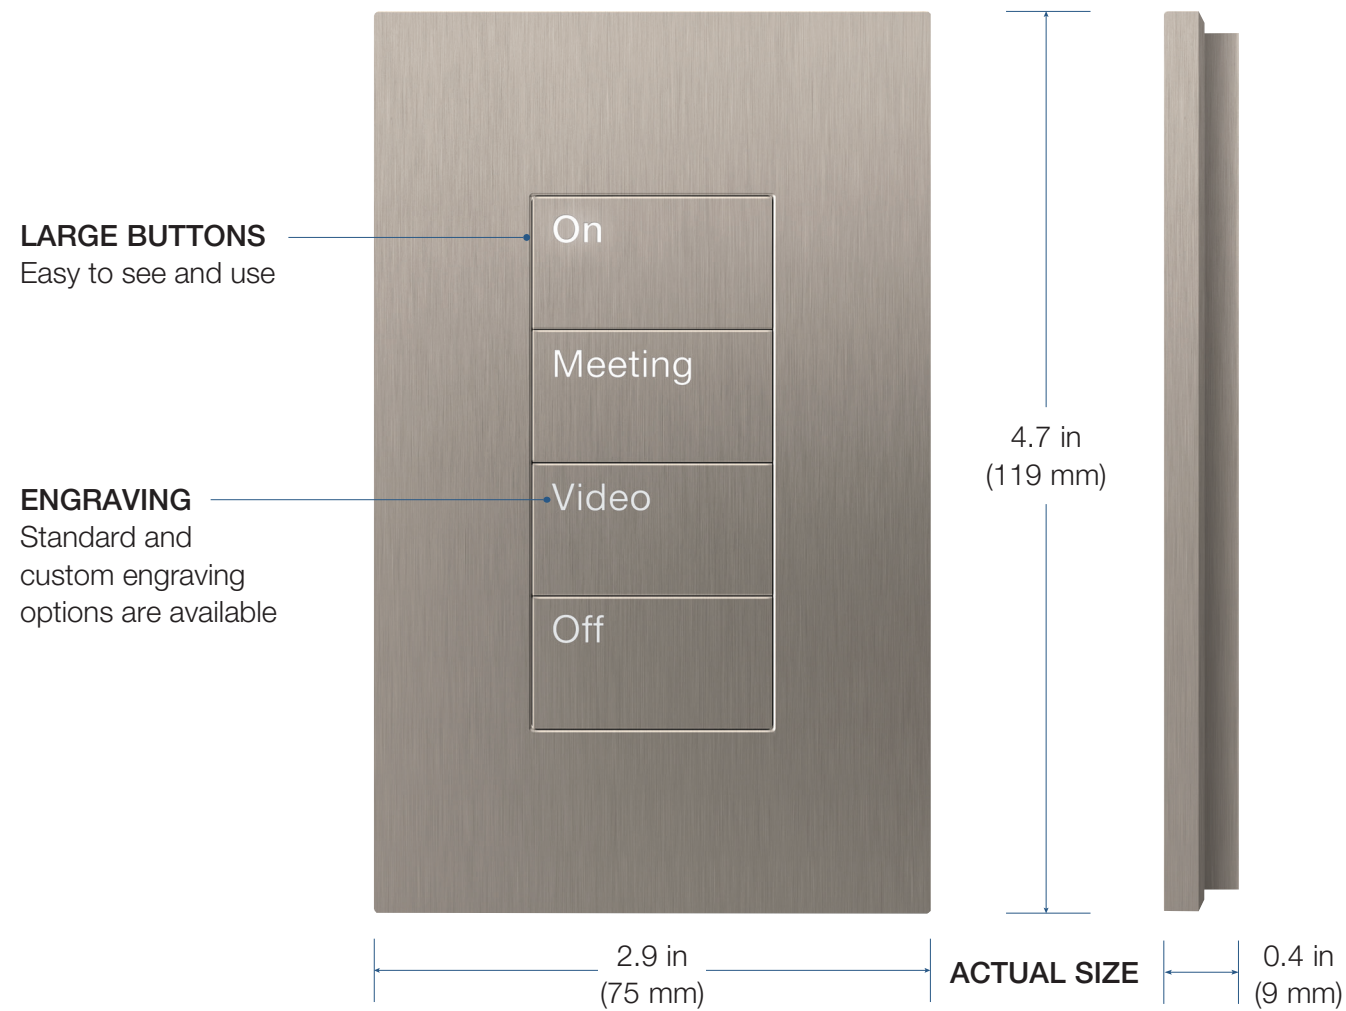

Keypad shown in Satin Nickel (SN)

Distinct character for
where you stay.

Keypad shown in Clear Black Glass (CBL)

SUBTLE ELEGANCE FOR ANY SPACE

Buttons and faceplates are flush to each other and feature consistent material to create a clean, minimalist look.

EASY-TO-USE

Large, tactile buttons with backlit, engraved text are simple to operate and easy to find in a darkened room.

DYNAMIC BACKLIGHTING

Brighter backlighting indicates active scene. Backlighting automatically adjusts to ambient light levels in the space.