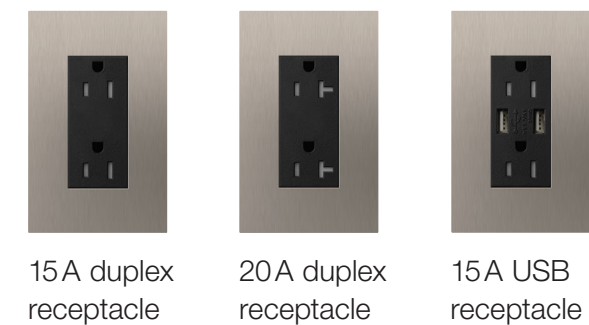

TACTILE FEEDBACK

Subtle click confirms user touch

KEYPADS

THERMOSTAT (For myRoom guestroom and HomeWorks systems)

ACCESSORIES

KEYPADS

Shown in White (**WH**)

White
WH