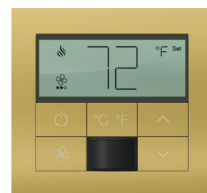

Satin Chrome
SC

Satin Nickel
SN

Polished
Graphite **PG**

THERMOSTAT (For myRoom guestroom and HomeWorks systems)

Shown in Satin Nickel (SN)

Satin Brass
SB

Bright Brass
BB

Antique
Brass **QB***