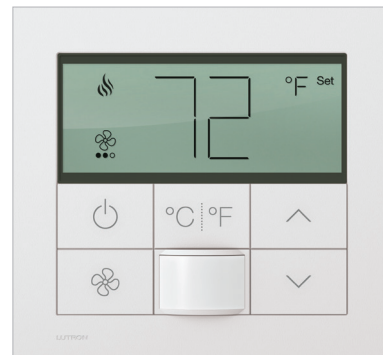

Keypad shown in Satin Nickel (SN)

Distinct character for
where you stay.

Keypad shown in Clear Black Glass (CBL)

SUBTLE ELEGANCE FOR ANY SPACE

Buttons and faceplates are flush to each other and feature consistent material to create a clean, minimalist look.

EASY-TO-USE

Large, tactile buttons with backlit, engraved text are simple to operate and easy to find in a darkened room.

DYNAMIC BACKLIGHTING

Brighter backlighting indicates active scene. Backlighting automatically adjusts to ambient light levels in the space.

TACTILE FEEDBACK

Subtle click confirms user touch

KEYPADS

THERMOSTAT (For myRoom guestroom and HomeWorks systems)

ACCESSORIES

KEYPADS

Shown in White (**WH**)

White
WH

Black
BL

THERMOSTAT (For myRoom guestroom and HomeWorks systems)

Shown in White (**WH**)

White
WH

Beige
BE

Ivory
IV

Light Almond
LA

Almond
AL