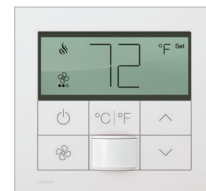

Black
BL

THERMOSTAT (For myRoom guestroom and HomeWorks systems)

Shown in White (**WH**)

White
WH

Beige
BE

Ivory
IV

Light Almond
LA

Almond
AL