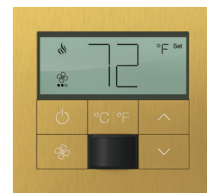

Satin Chrome
SC

Satin Nickel
SN

Polished
Graphite **PG**

THERMOSTAT (For myRoom guestroom and HomeWorks systems)

Shown in Satin Nickel (SN)

Satin Brass
SB

Bright Brass
BB

Antique
Brass **QB***