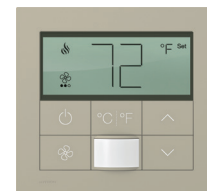

EASY-TO-USE

Large, tactile buttons with backlit, engraved text are simple to operate and easy to find in a darkened room.

DYNAMIC BACKLIGHTING

Brighter backlighting indicates active scene. Backlighting automatically adjusts to ambient light levels in the space.

Black
BL

THERMOSTAT (For myRoom guestroom and HomeWorks systems)

Shown in White (**WH**)

White
WH

Beige
BE

Ivory
IV

Light Almond
LA

Almond
AL