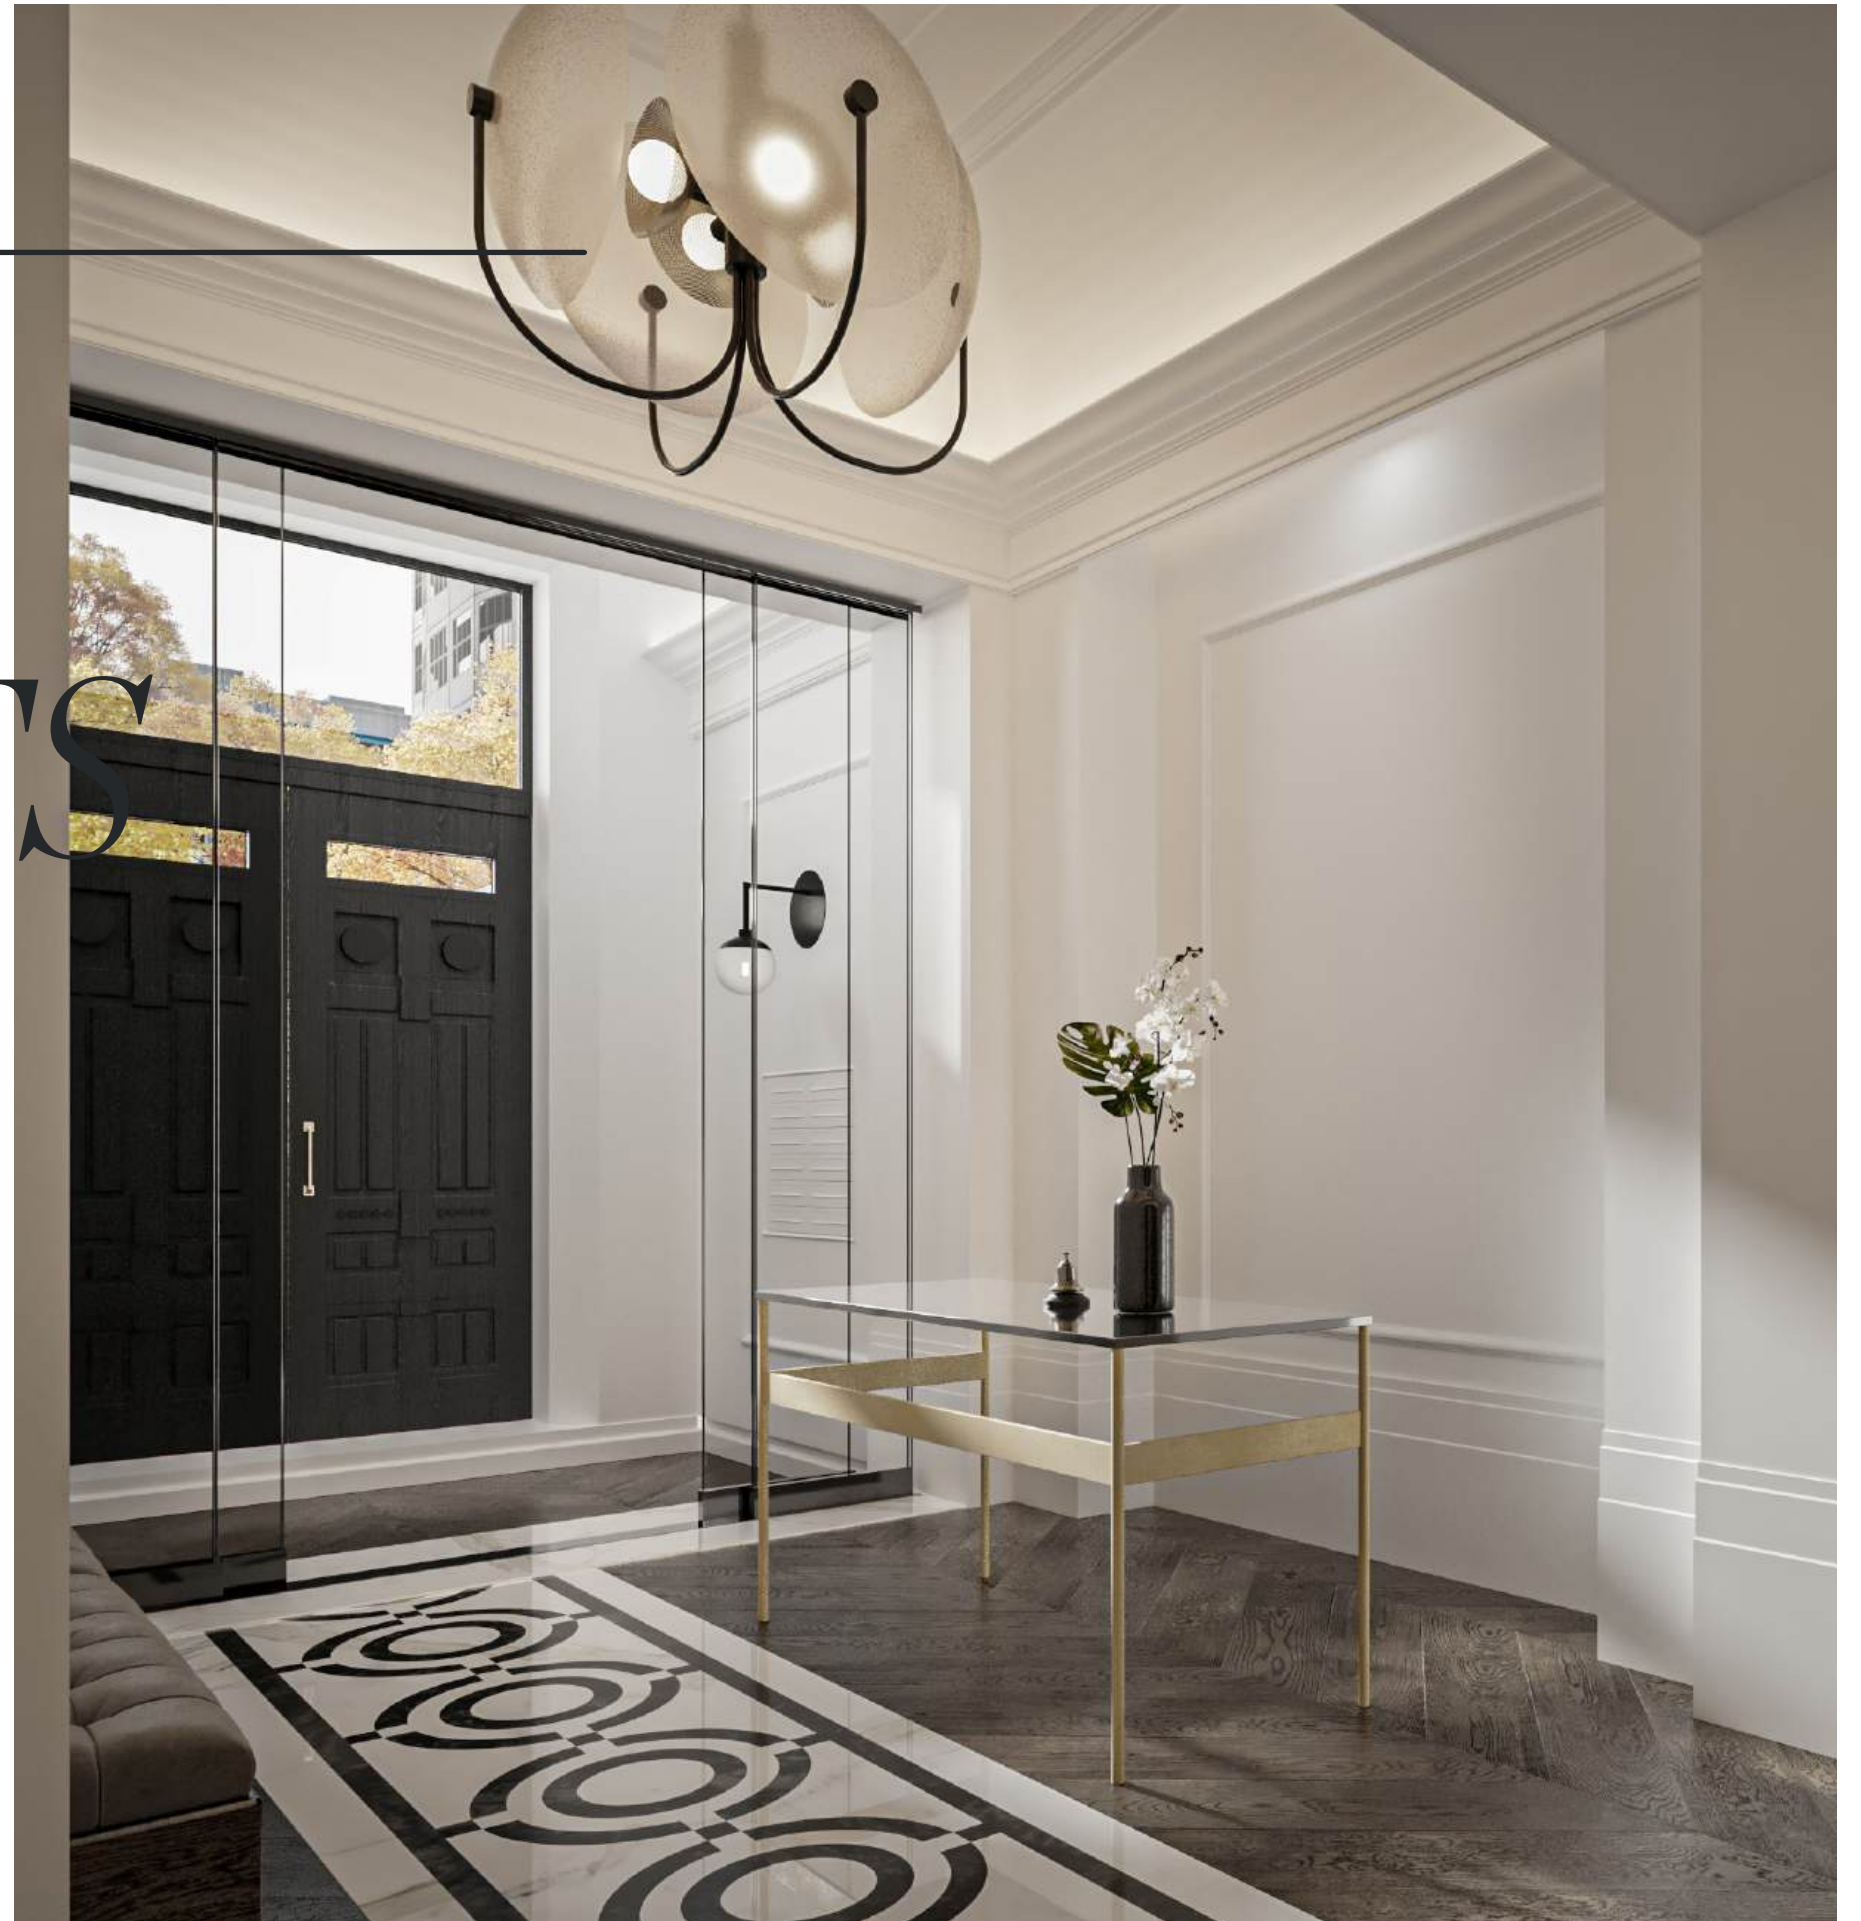

TABLE OF CONTENTS

06	LOBBY
08	KITCHEN
18	LIVING ROOM
24	DOORS & WINDOWS
30	LIGHTING & TECHNOLOGY
36	PRIMARY BEDROOM
42	PRIMARY BATHROOM
50	GUEST ROOM
58	OUTDOOR SPACES
64	POWDER & LAUNDRY
70	THERMAL COMFORT
74	NOTES & SIGNATURE