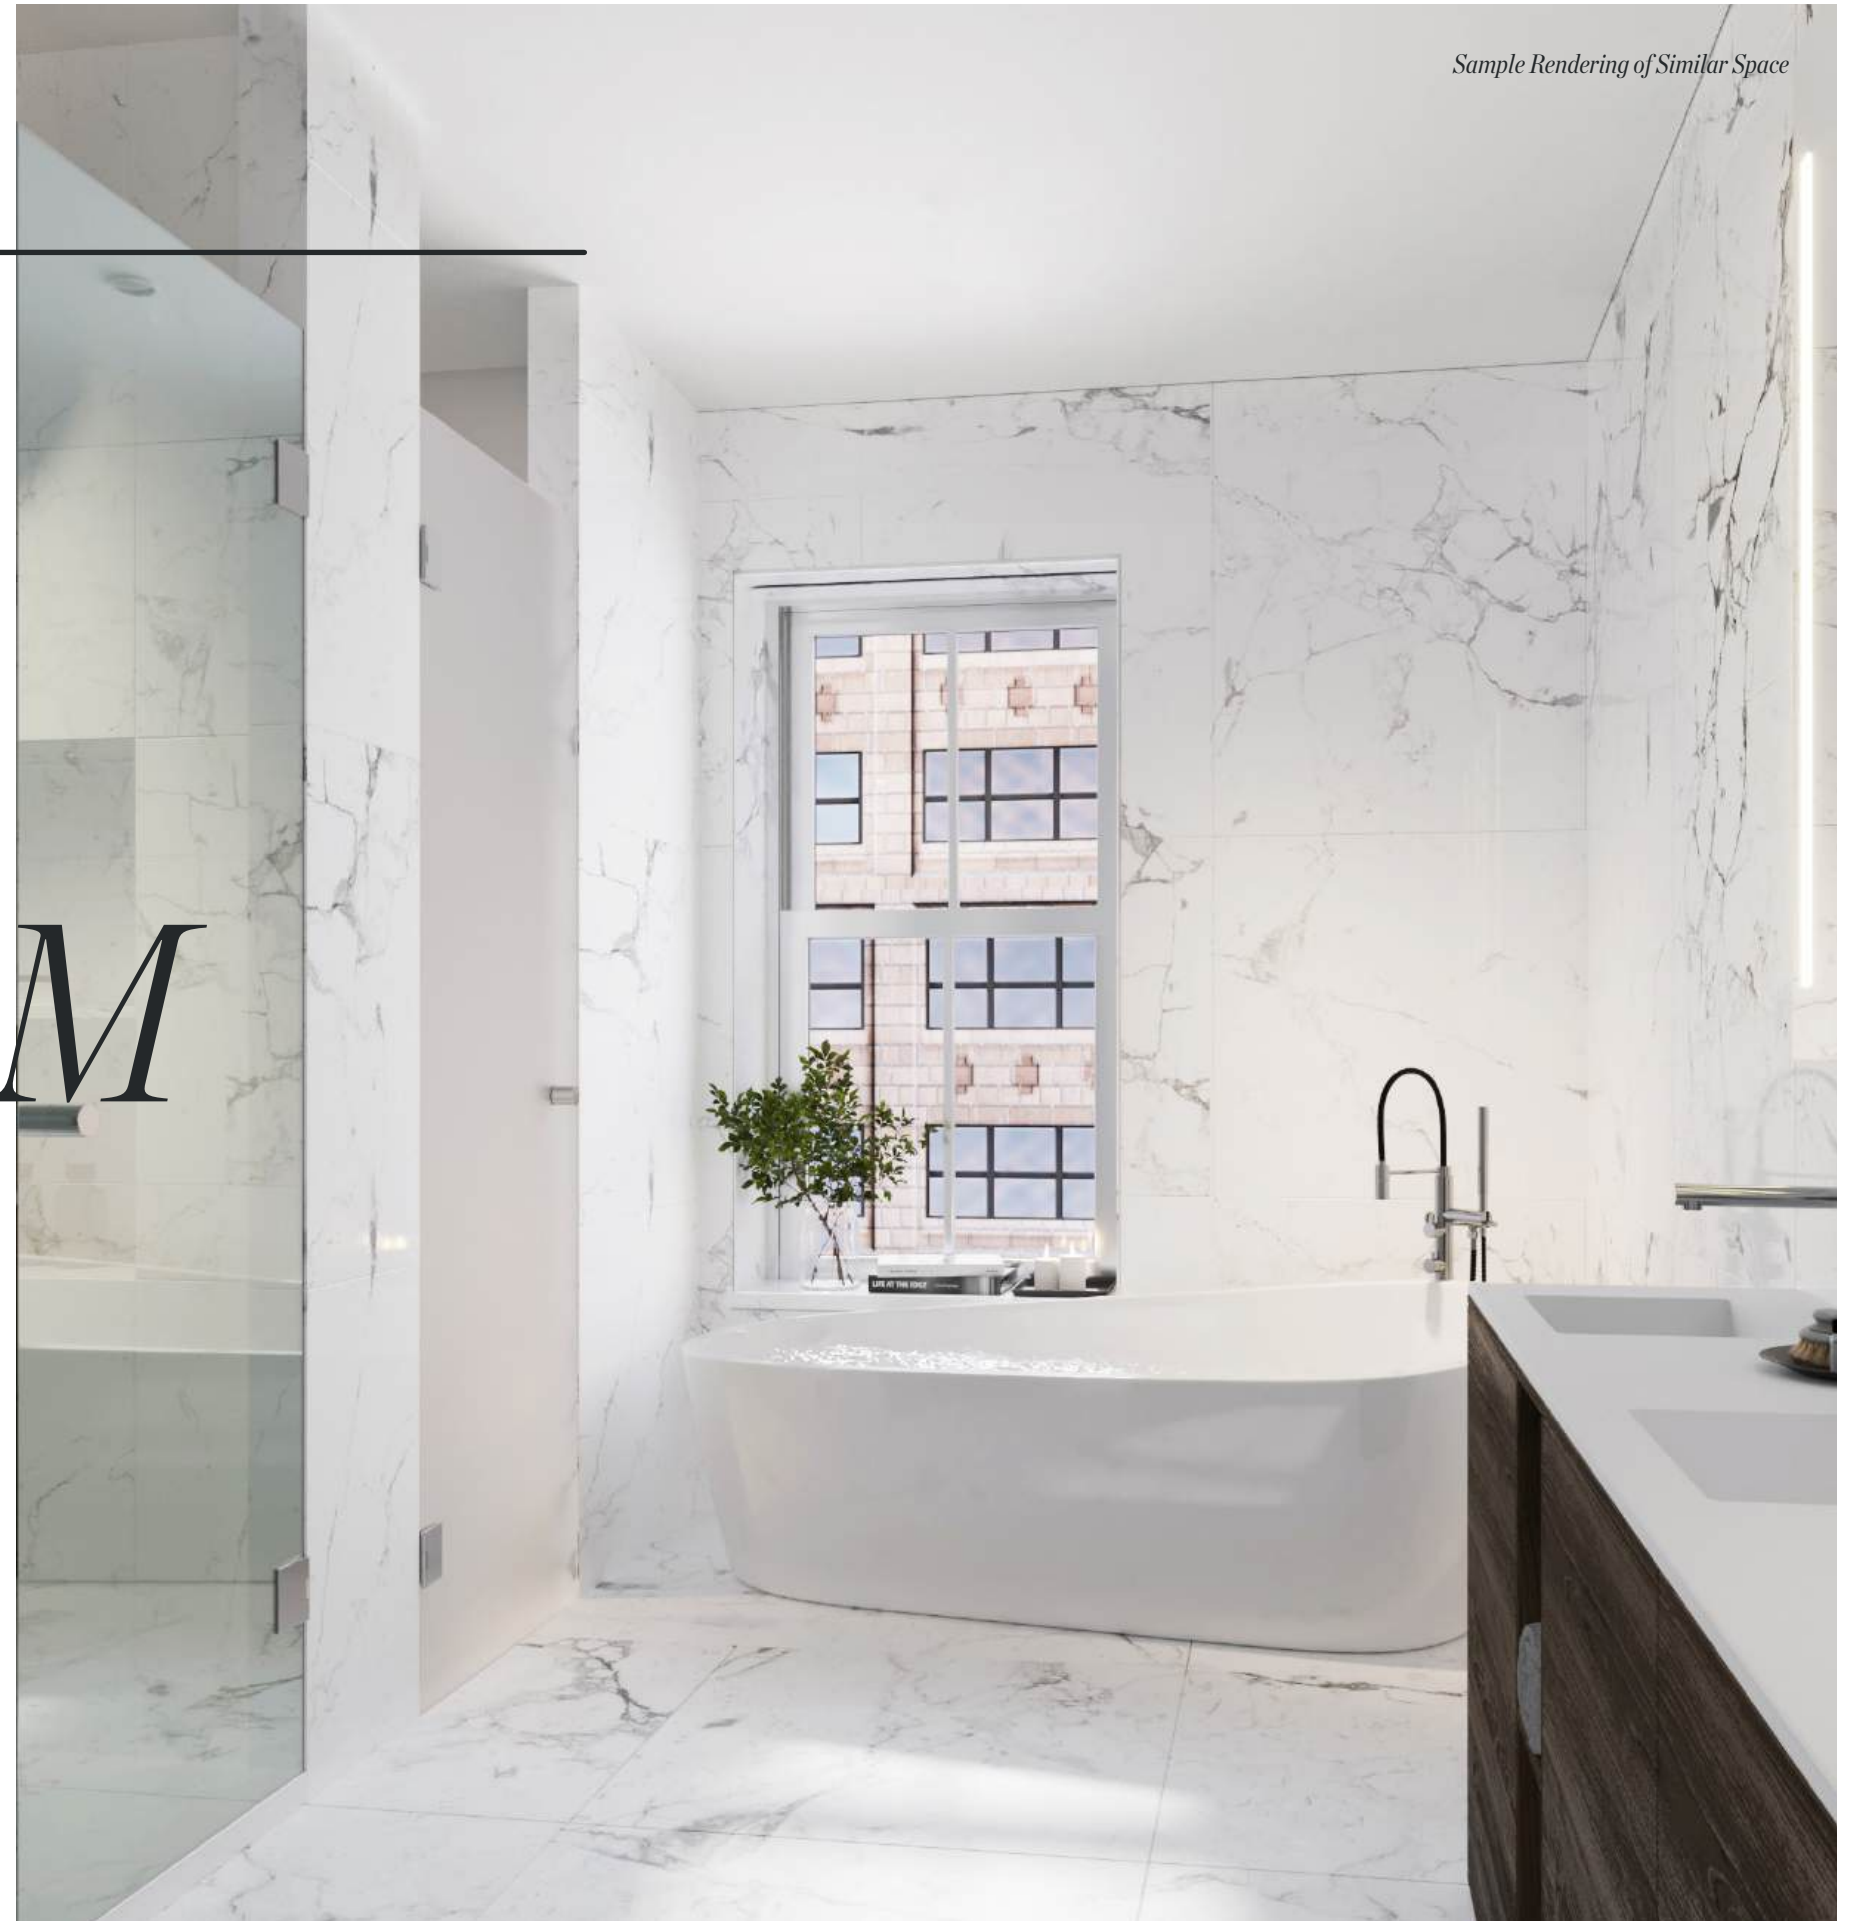

Sample Rendering of Similar Space

PRIMARY BATHROOM

- WALLS & FLOORING
- BATHROOM FURNITURE
- WELLNESS FIXTURES
- WATER CLOSET