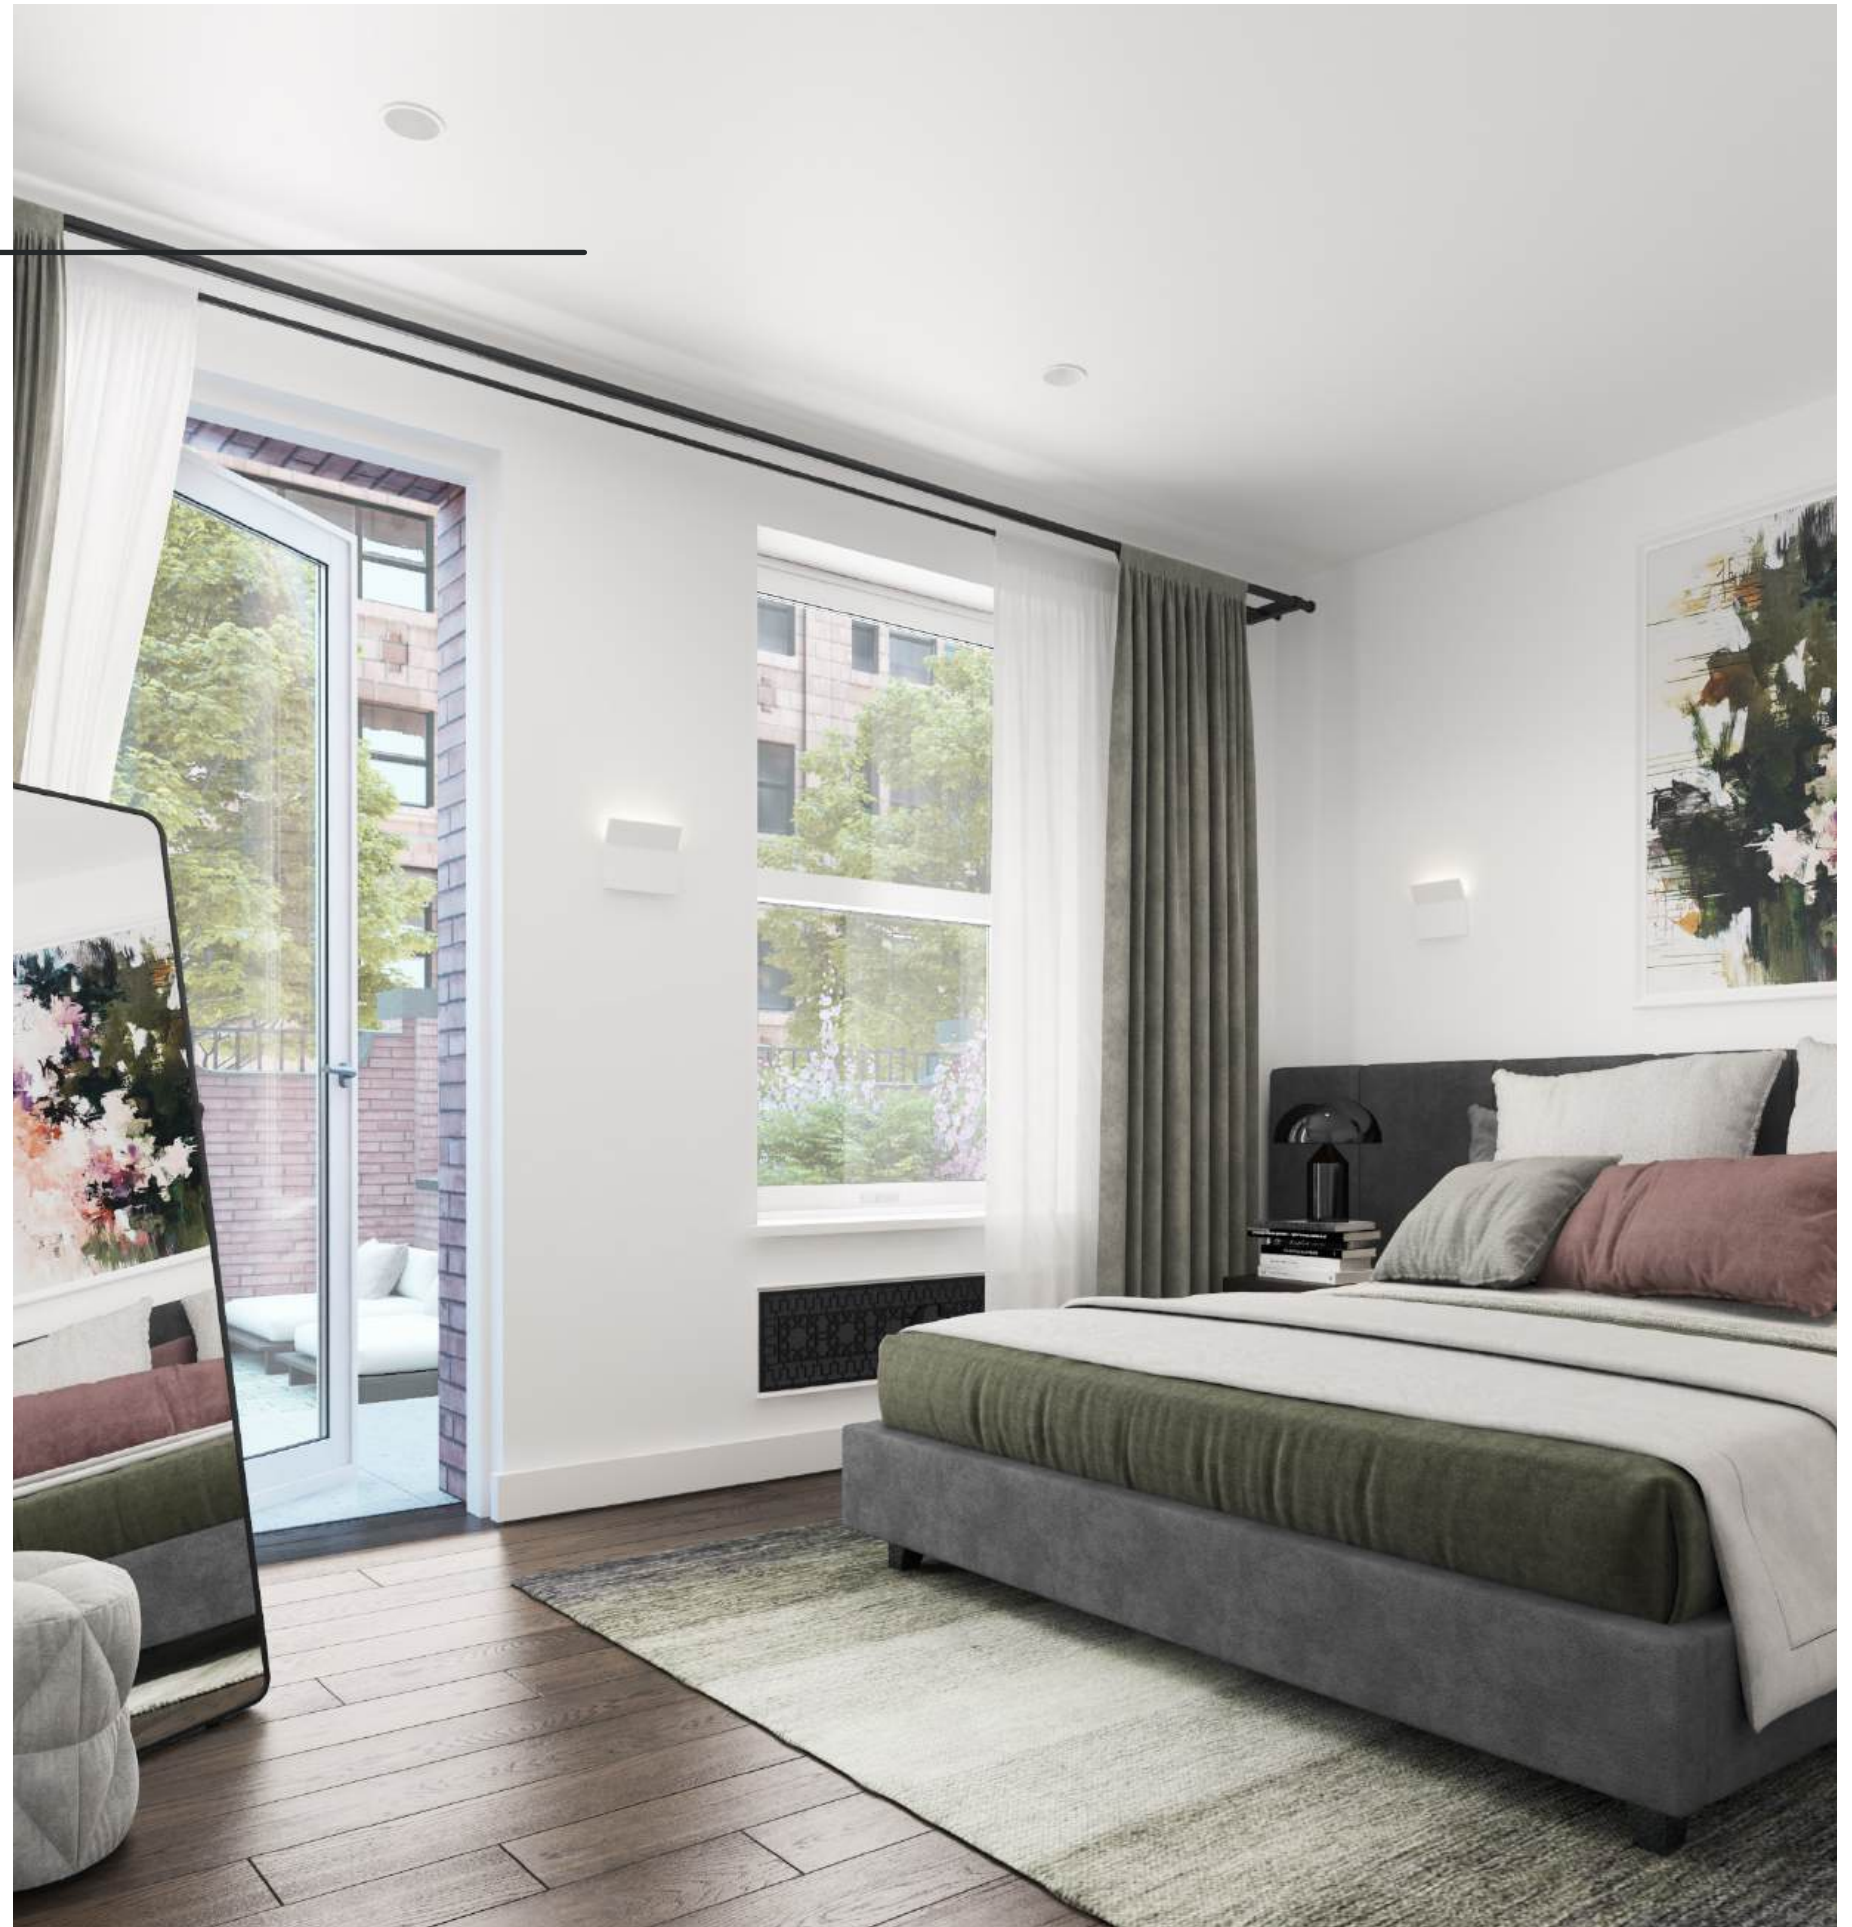

GUEST ROOM

- WOOD FLOORING
- CLOSET
- BATHROOM FURNITURE
- WELLNESS FIXTURES
- BATHROOM TILE