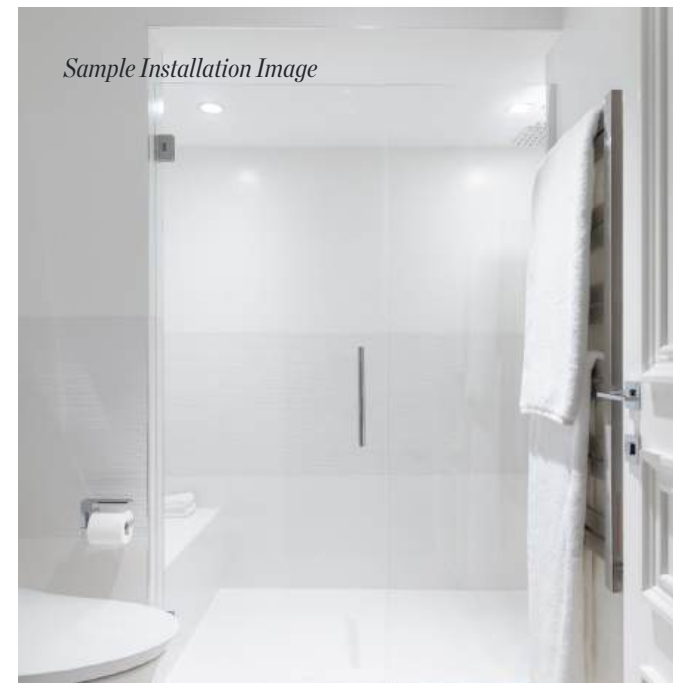

Toilet

BRAND	Kohler
MODEL	K-22378-0
FINISH	White
FEATURES	Dual flush, Quiet-Close™ elongated lid and seat