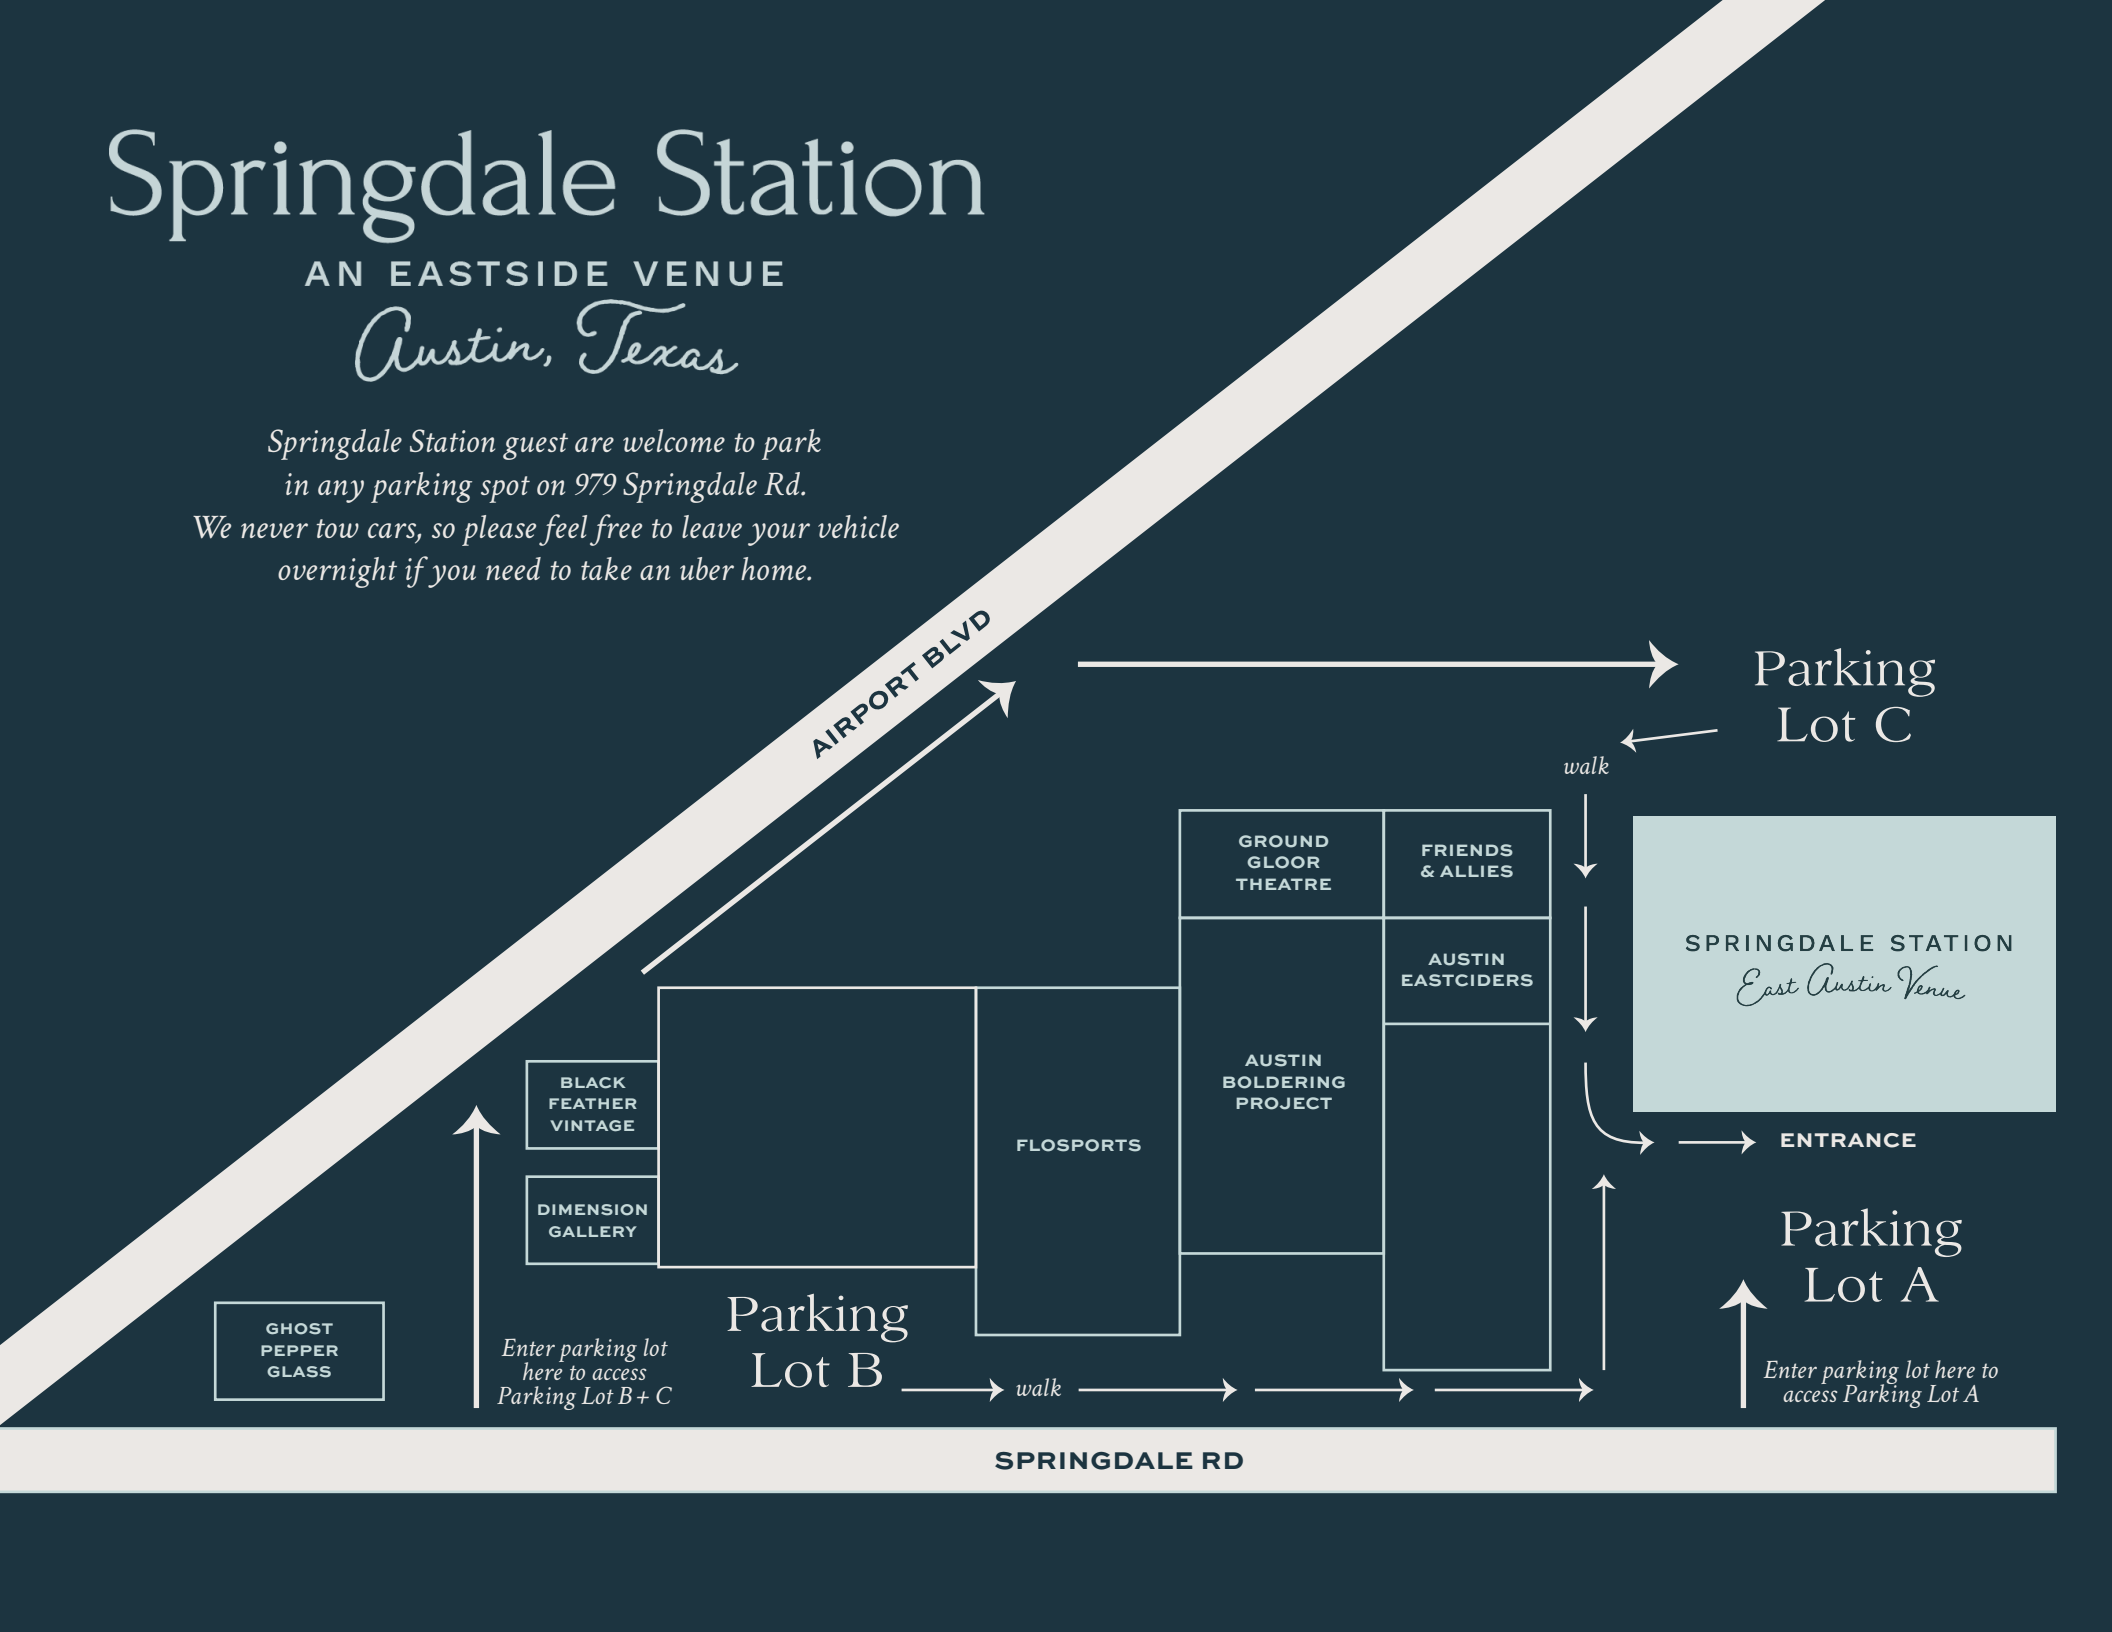

Springdale Station

AN EASTSIDE VENUE

Austin, Texas

Springdale Station guests are welcome to park in any parking spot on 979 Springdale Rd.

We never tow cars, so please feel free to leave your vehicle overnight if you need to take an uber home.

AIRPORT BLVD

Parking Lot C

walk

GROUND FLOOR THEATRE

FRIENDS & ALLIES

SPRINGDALE STATION
East Austin Venue

BLACK FEATHER VINTAGE

DIMENSION GALLERY

FLOSPORTS

AUSTIN BOLDERING PROJECT

AUSTIN EASTCIDERS

ENTRANCE

GHOST PEPPER GLASS

Enter parking lot here to access Parking Lot B + C

Parking Lot B

walk

Parking Lot A

Enter parking lot here to access Parking Lot A

SPRINGDALE RD