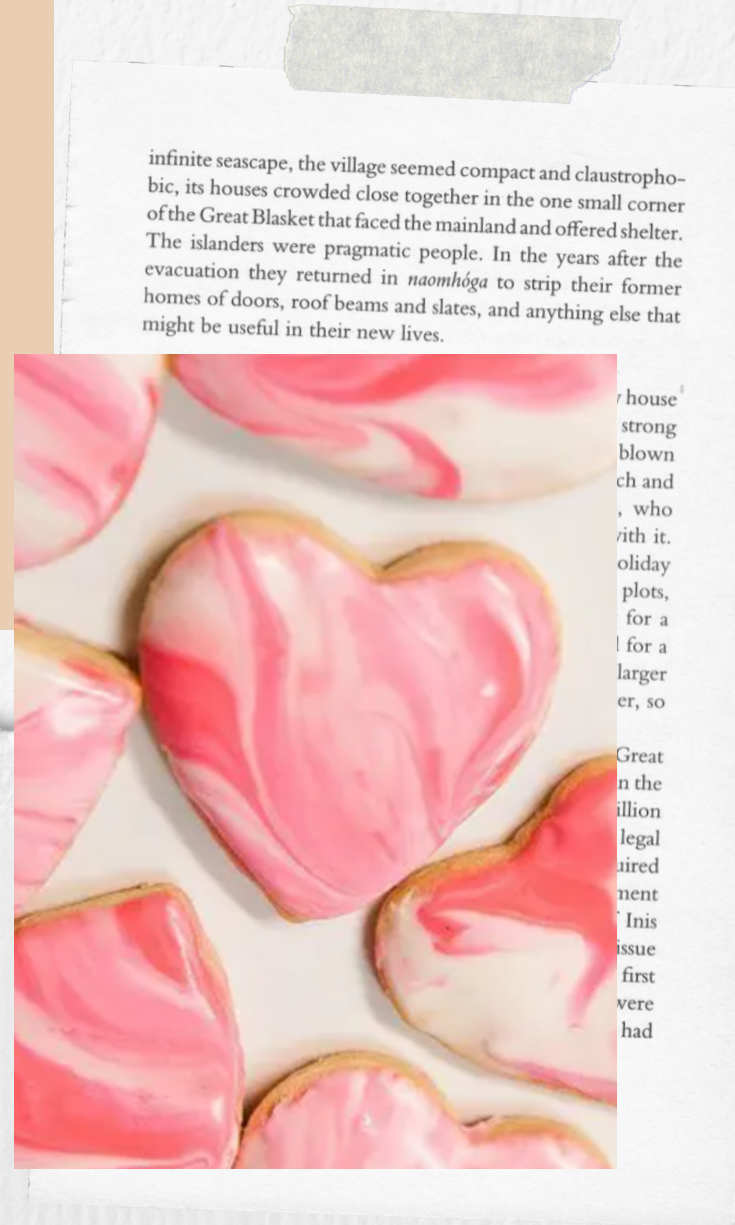

Tin Roof
Gift Box Collection

Our gift box collection proudly supports a number of independent Canadian businesses and features an array of wellness products perfect for gifting or self-care!

Valentines Set \$63.50