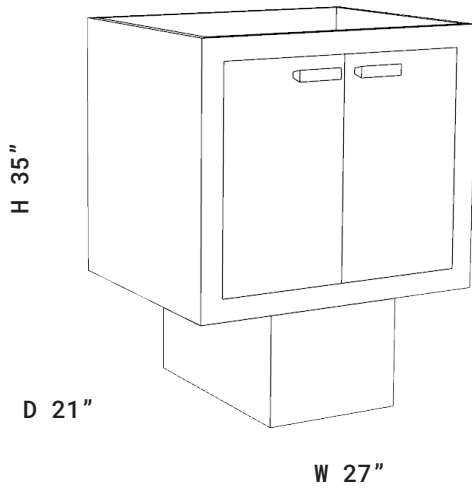

BLUEPRINT COLLECTION:
THE AVERY AND ALEC

"The high school sweethearts"

They epitomize the kind of partnership that inspires admiration, characterized by their captivating allure, profound affection, and vibrant connection.

SPEC

W 27"

H 35"

D 21"

AVAILABLE FINISHES

NATURAL

dune

DARK

carbon

*SINK BASIN AND FIXTURES NOT INCLUDED