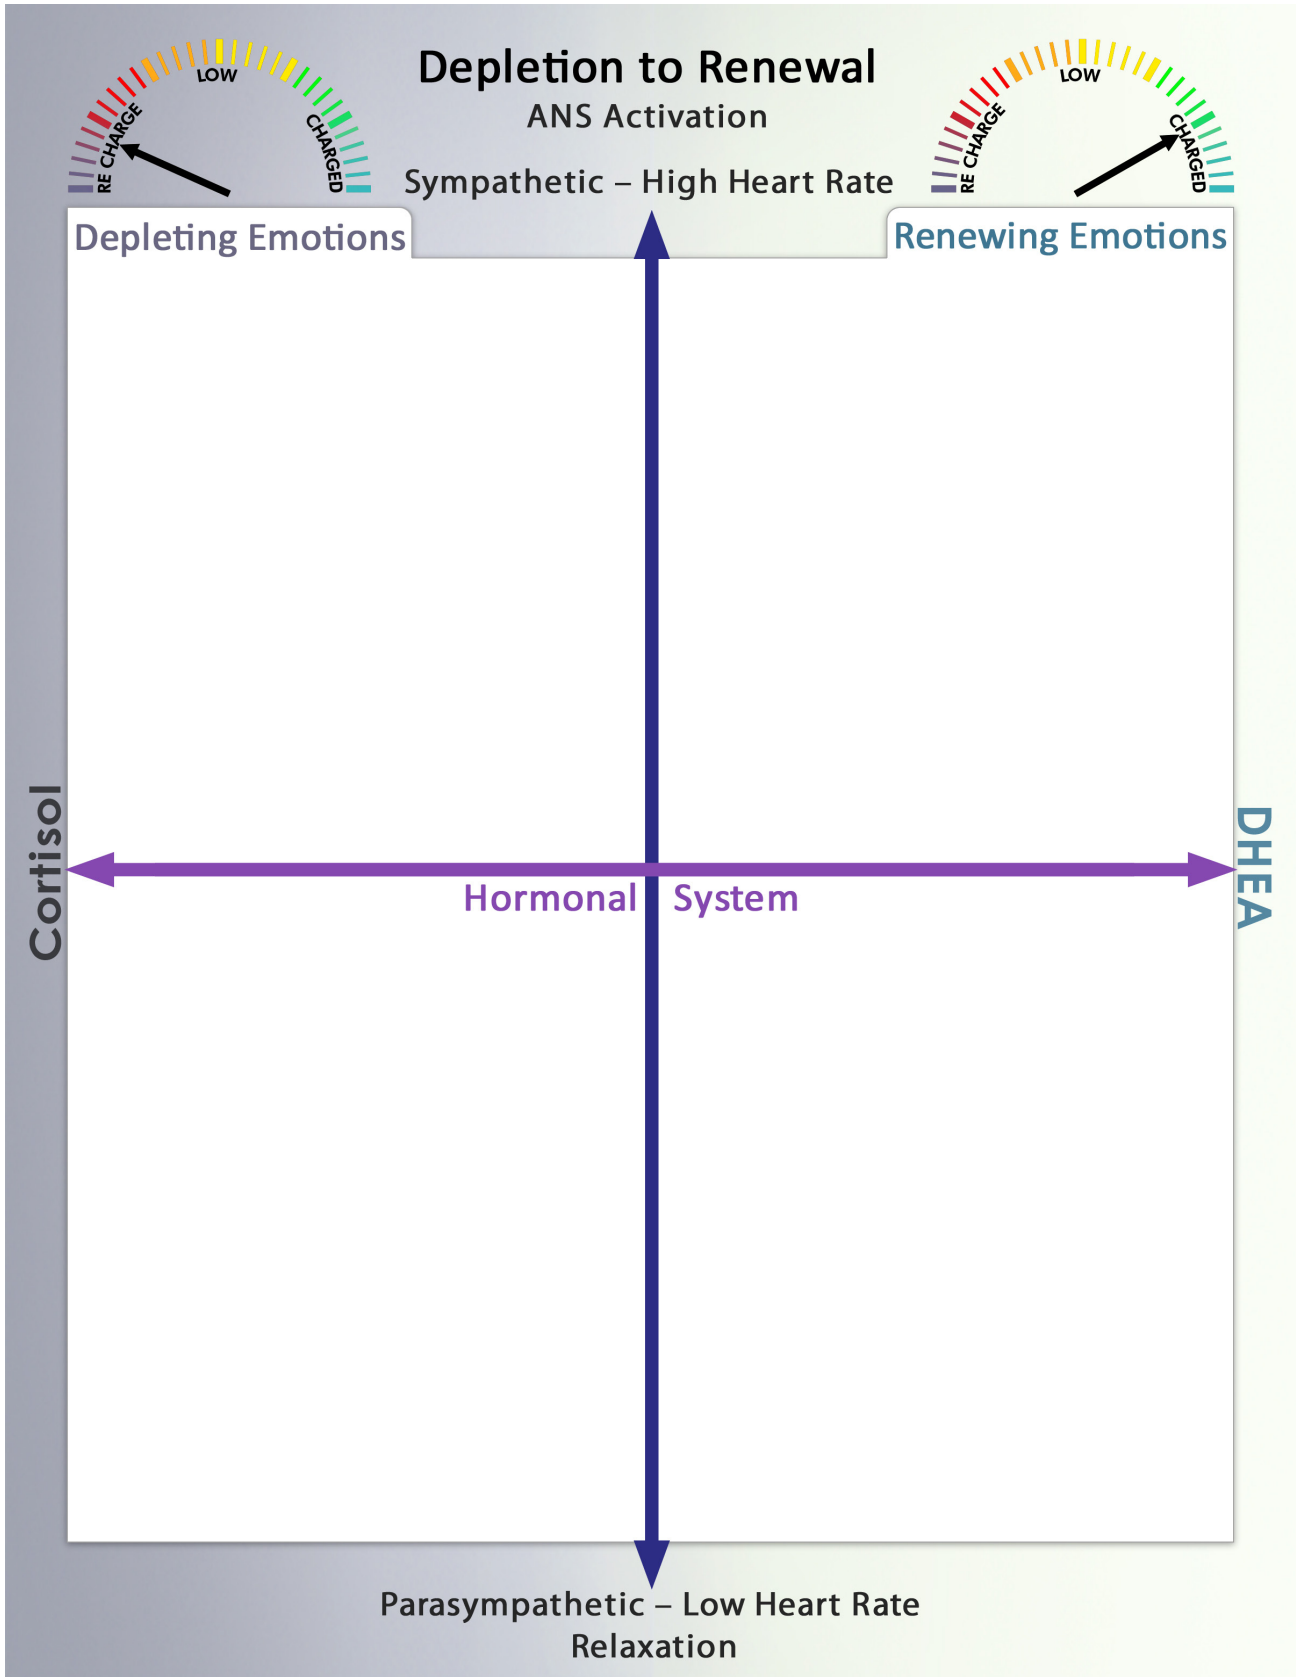

Depletion to Renewal™ Grid Worksheet

HeartMath is a registered trademark of Quantum Intech, Inc. For all HeartMath trademarks go to www.heartmath.com/trademarks.

Depletion to Renewal™ Grid Worksheet

HeartMath is a registered trademark of Quantum Intech, Inc. For all HeartMath trademarks go to www.heartmath.com/trademarks.