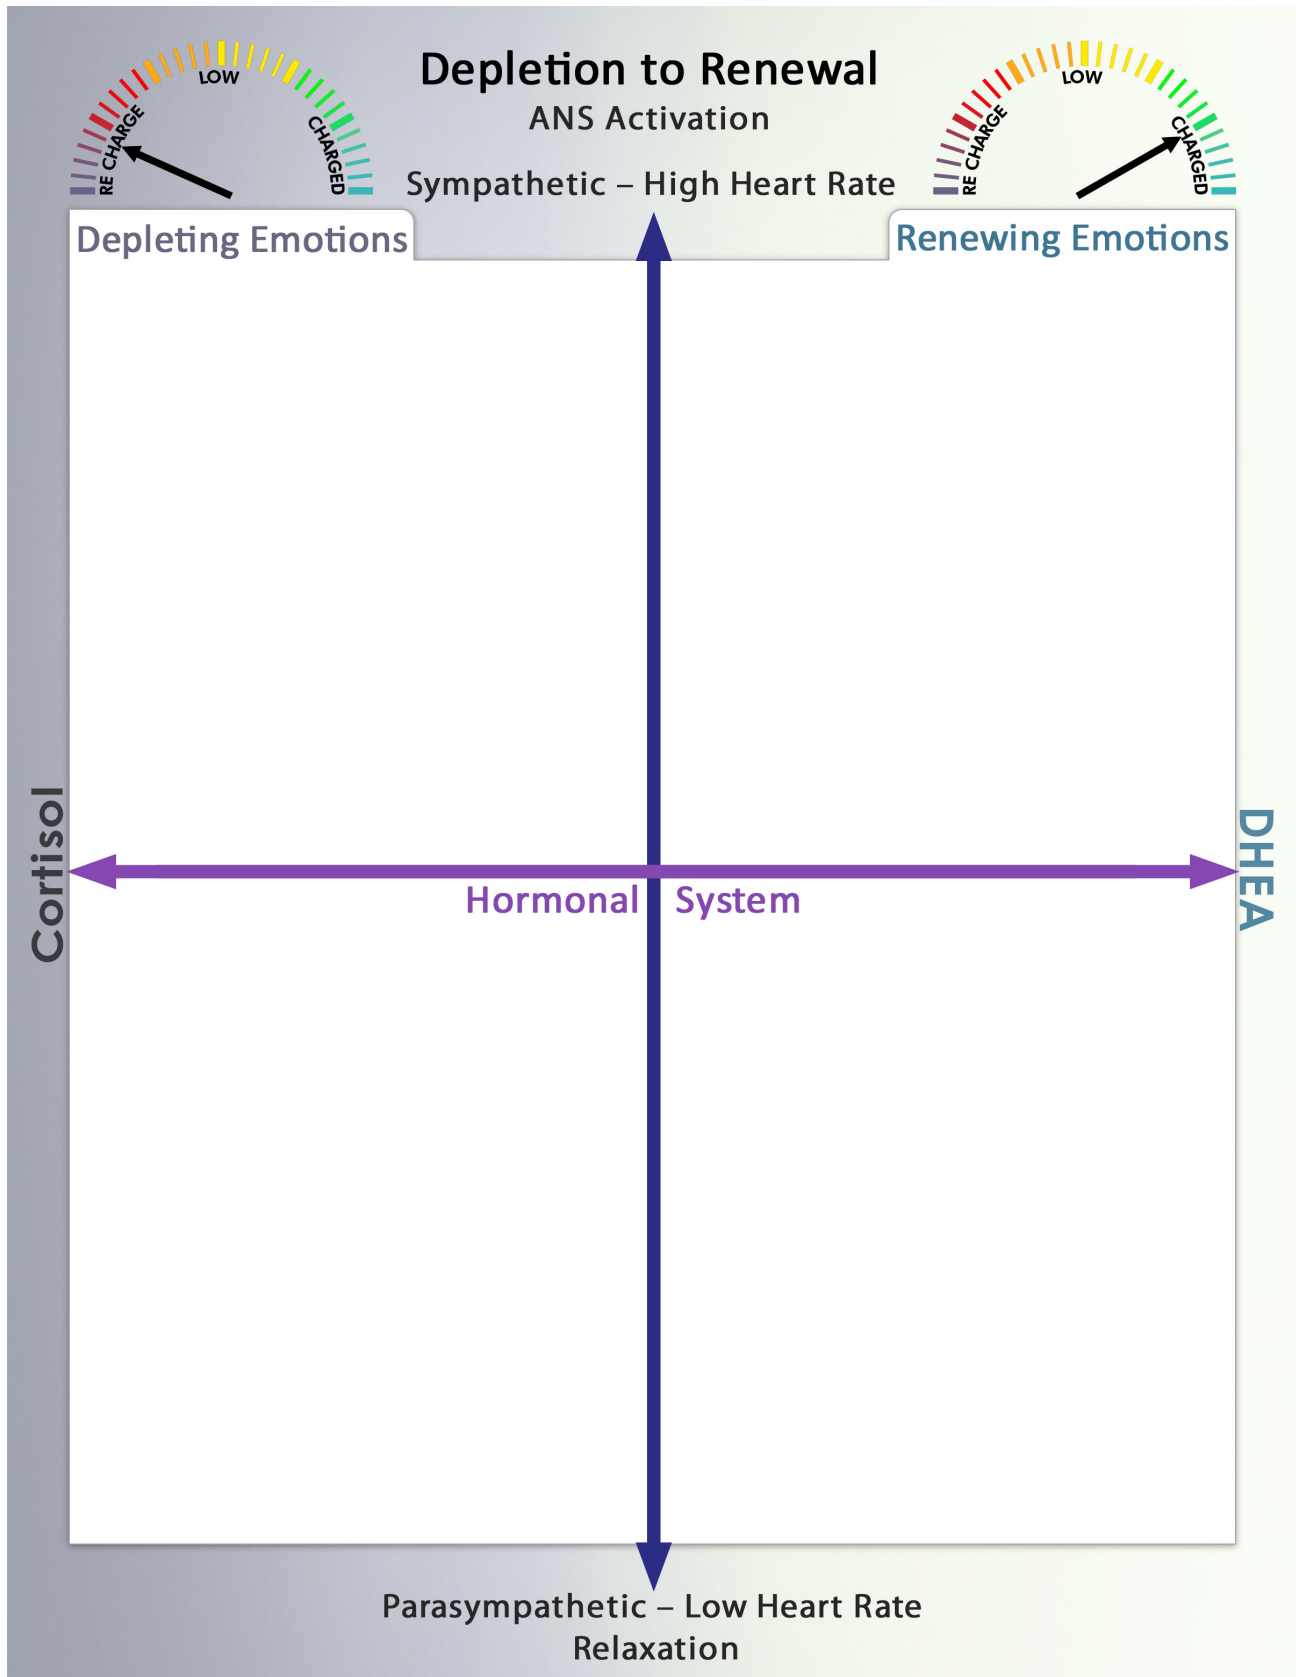

Depletion to Renewal™ Grid Worksheet

HeartMath is a registered trademark of Quantum Intech, Inc. For all HeartMath trademarks go to www.heartmath.com/trademarks.

Depletion to Renewal™ Grid Worksheet

HeartMath is a registered trademark of Quantum Intech, Inc. For all HeartMath trademarks go to www.heartmath.com/trademarks.