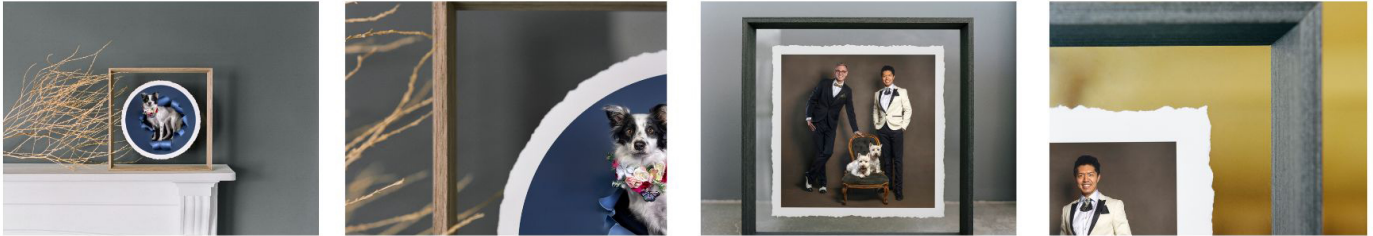

# ARTISAN FLOAT FRAME

The Artisan Float Frame brings a quiet kind of luxury into your home. Your portrait is suspended between two layers of optically pure acrylic, creating the appearance of artwork floating effortlessly within our handcrafted Italian moulding.