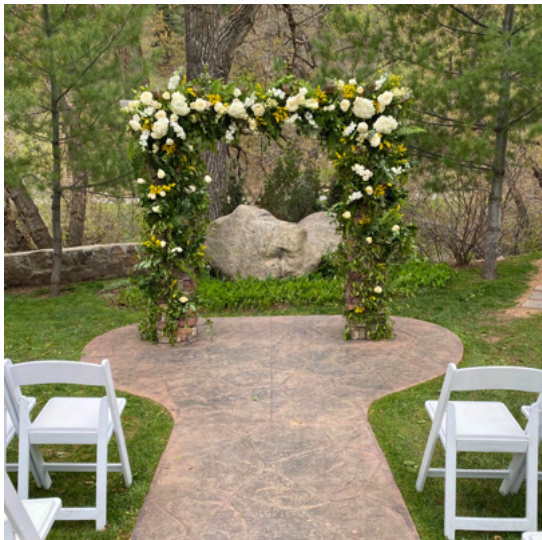

Noir Tier Arches

$1500+ | Here are a few ideas for options in this price range. Final price depends on size & flower type.