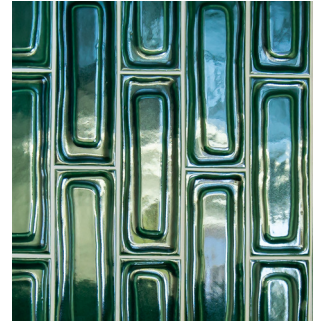

Consentino

STUDIO JBC

ARTISAN TILE COLLECTION FOR WALLS & CEILINGS

1. PATTERN

2. LAYOUT SUGGESTIONS

SPECIFICATIONS

TILE DIMENSIONS:
3"x9" (actual sizes will vary due to handmade process)

THICKNESS:
5/16"

3. GLAZE COLORS

FLAT

Autumn Angora

Breathless Sojourn

Charcoal Soulages

Emerald Olive

Nude Shadow

Porcelain Pearl