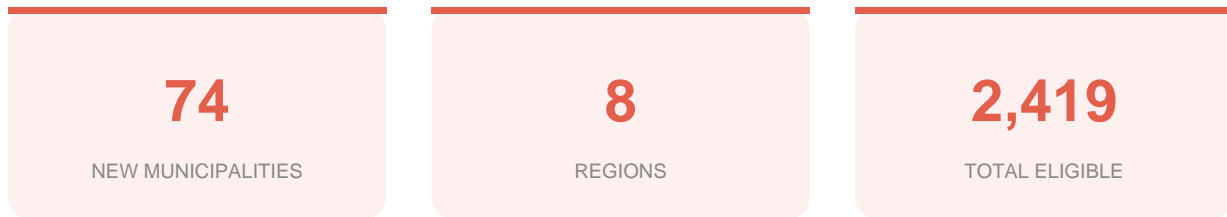

LAW 74/2025

ITALY RESIDENCY EXPANSION

The 74 New Municipalities

A Complete Reference Guide · ISTAT Data January 1, 2025

Law 74/2025 raised the population ceiling for Italy's flat-tax residency incentive from 20,000 to 30,000 inhabitants, bringing 74 additional municipalities into eligibility across eight southern regions and Sardinia.

74

LAW 74/2025 · ITALY RESIDENCY EXPANSION

The 74 New Municipalities · Complete Reference Guide

Law 74/2025 raised the population ceiling for Italy's flat-tax residency incentive from 20,000 to 30,000 inhabitants, bringing 74 additional municipalities into eligibility across eight southern regions and Sardinia. This reference guide lists every newly eligible municipality by region, with ISTAT population data as of January 1, 2025.

BEFORE & AFTER · THE FULL PICTURE

Eligible municipalities by region under the old and new regimes, based on ISTAT data as of January 1, 2025.

REGION	OLD REGIME (<20,000)	NEWLY ELIGIBLE (20,001–30,000)	NEW TOTAL (<30,000)	CHANGE
Campania	483	23	506	+5%
Sicily	337	18	355	+5%
Puglia	213	18	231	+8%
Sardinia	363	7	370	+2%
Abruzzo	292	5	297	+2%
Calabria	395	2	397	+1%
Molise	133	1	134	+1%
Basilicata	129	0	129	—
Total	2,345	74	2,419	+3%