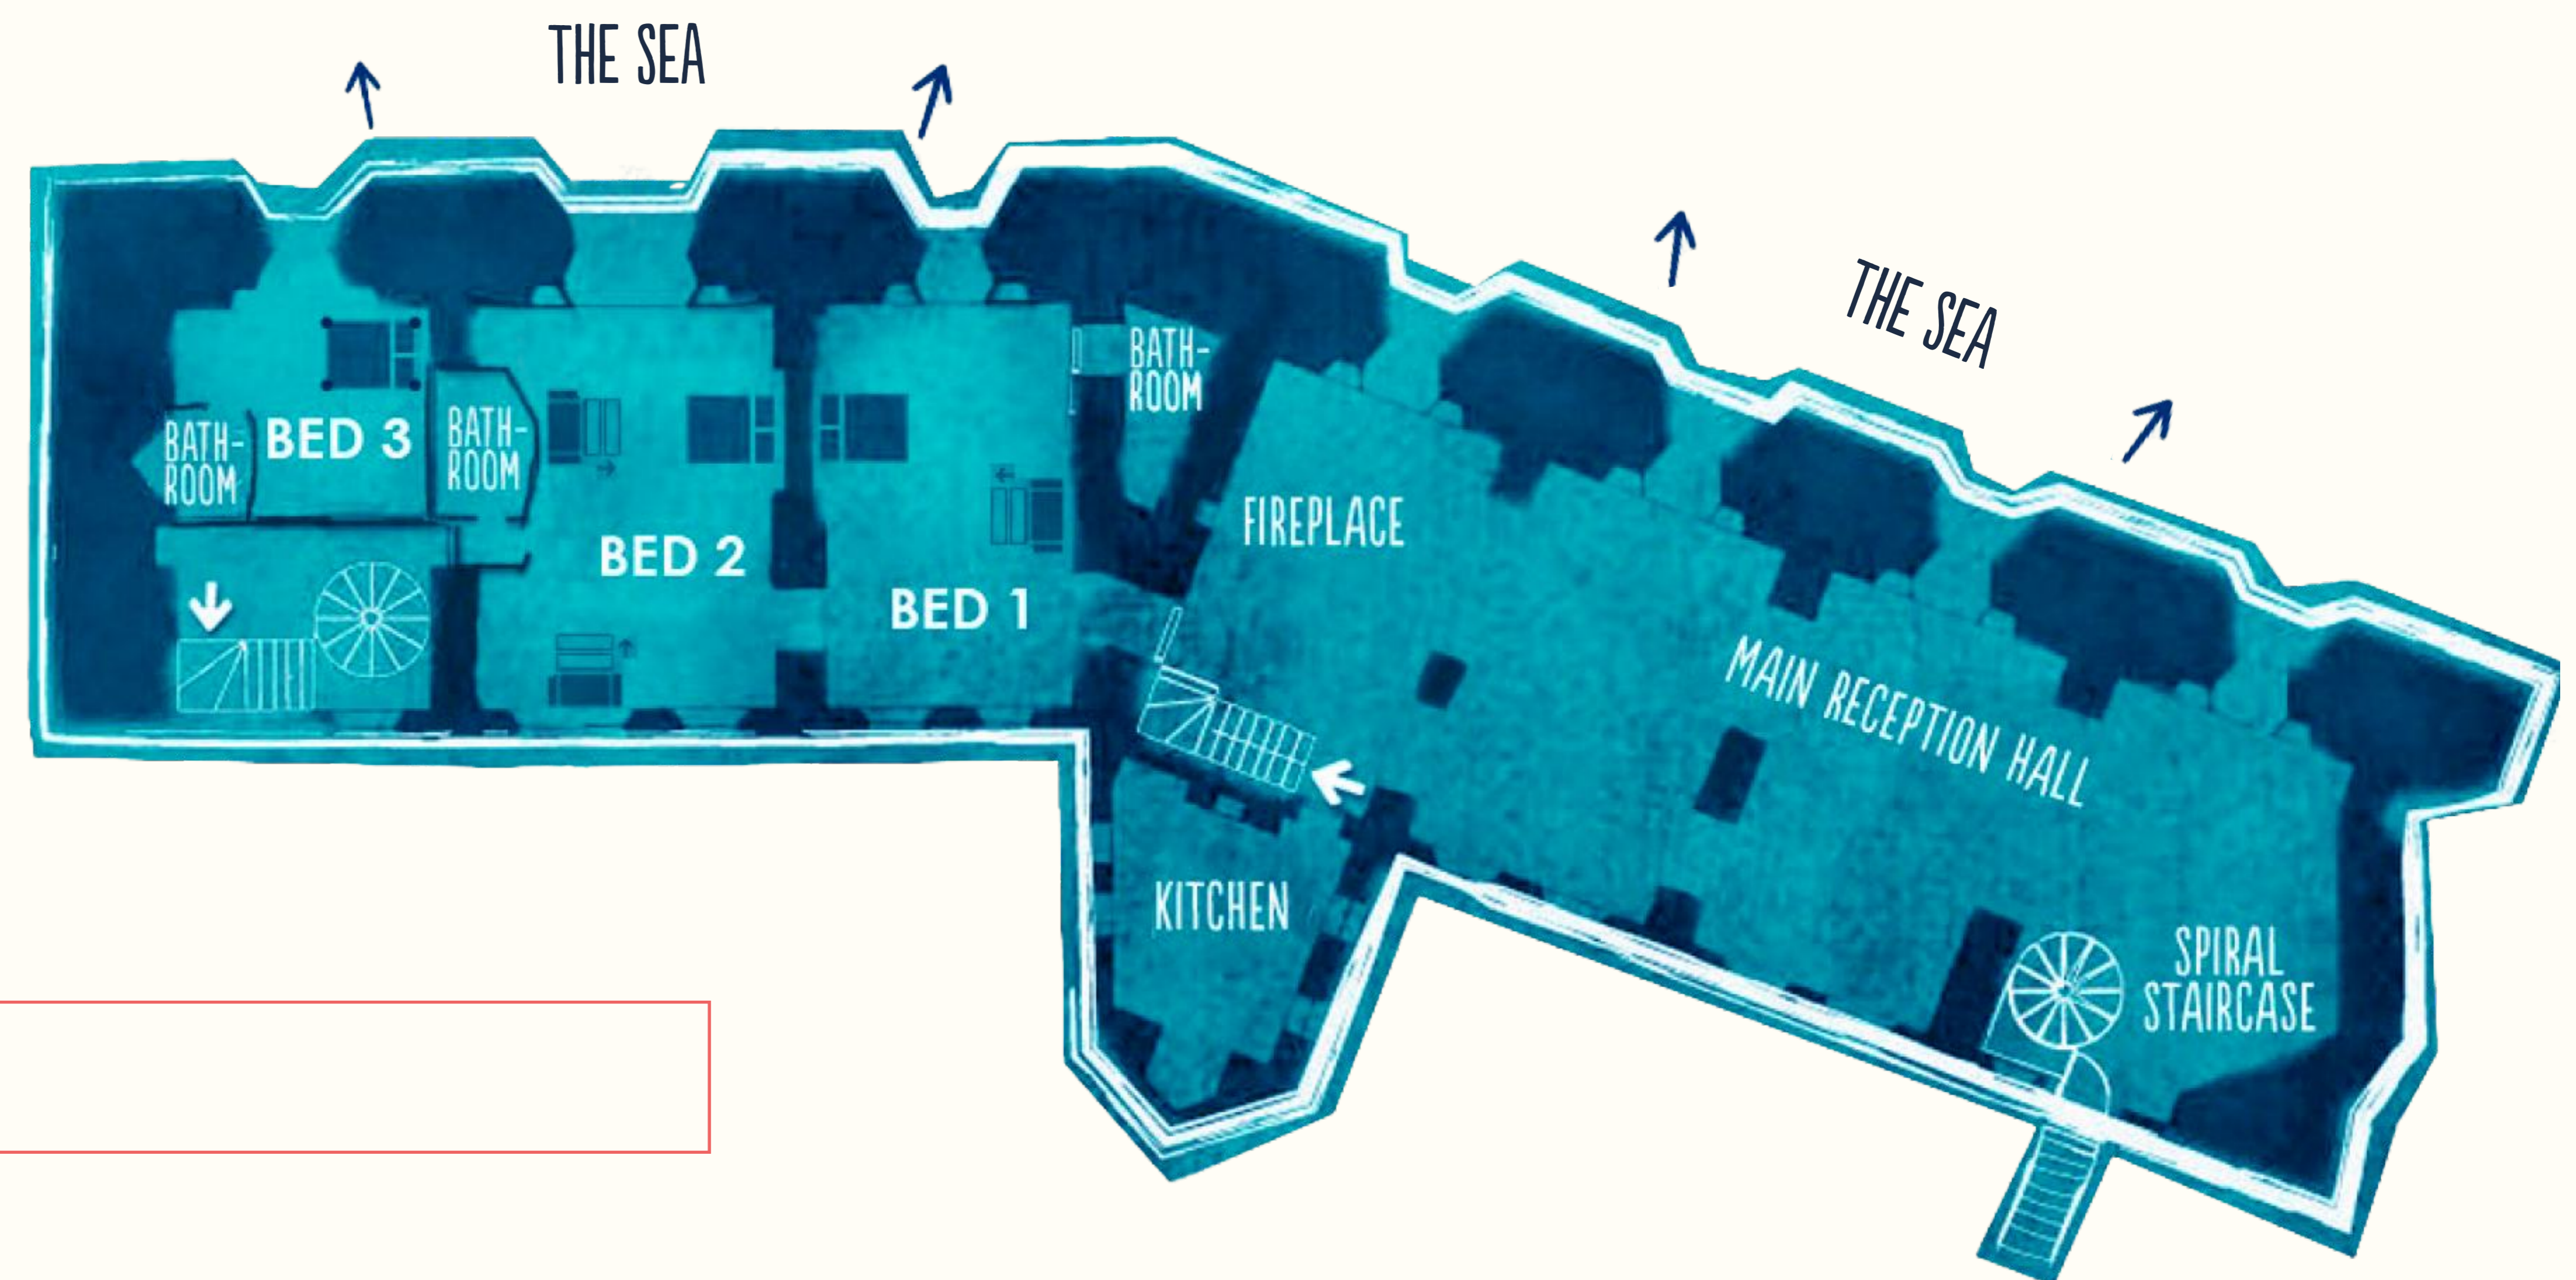

Sleeping Arrangements

Upper Floor

BEDROOM 1

Ocean *Large Room, En-suite (often used as honeymoon suite)*

Name		+	
Super King Bed	<input type="text"/>		<input type="text"/>

Name		+	
Double Sofa Bed	<input type="text"/>		<input type="text"/>

Shell *King Bed, En-suite*

Name

Name

+

BEDROOM 6

Ripple *En-suite*

Name

King Bed

+

Name

Name

Double
Sofa Bed

+

Name

BEDROOM 7

Surf *Family Room, En-suite*

BEDROOM 8

Sand *Single Room*

Name

Single Bed