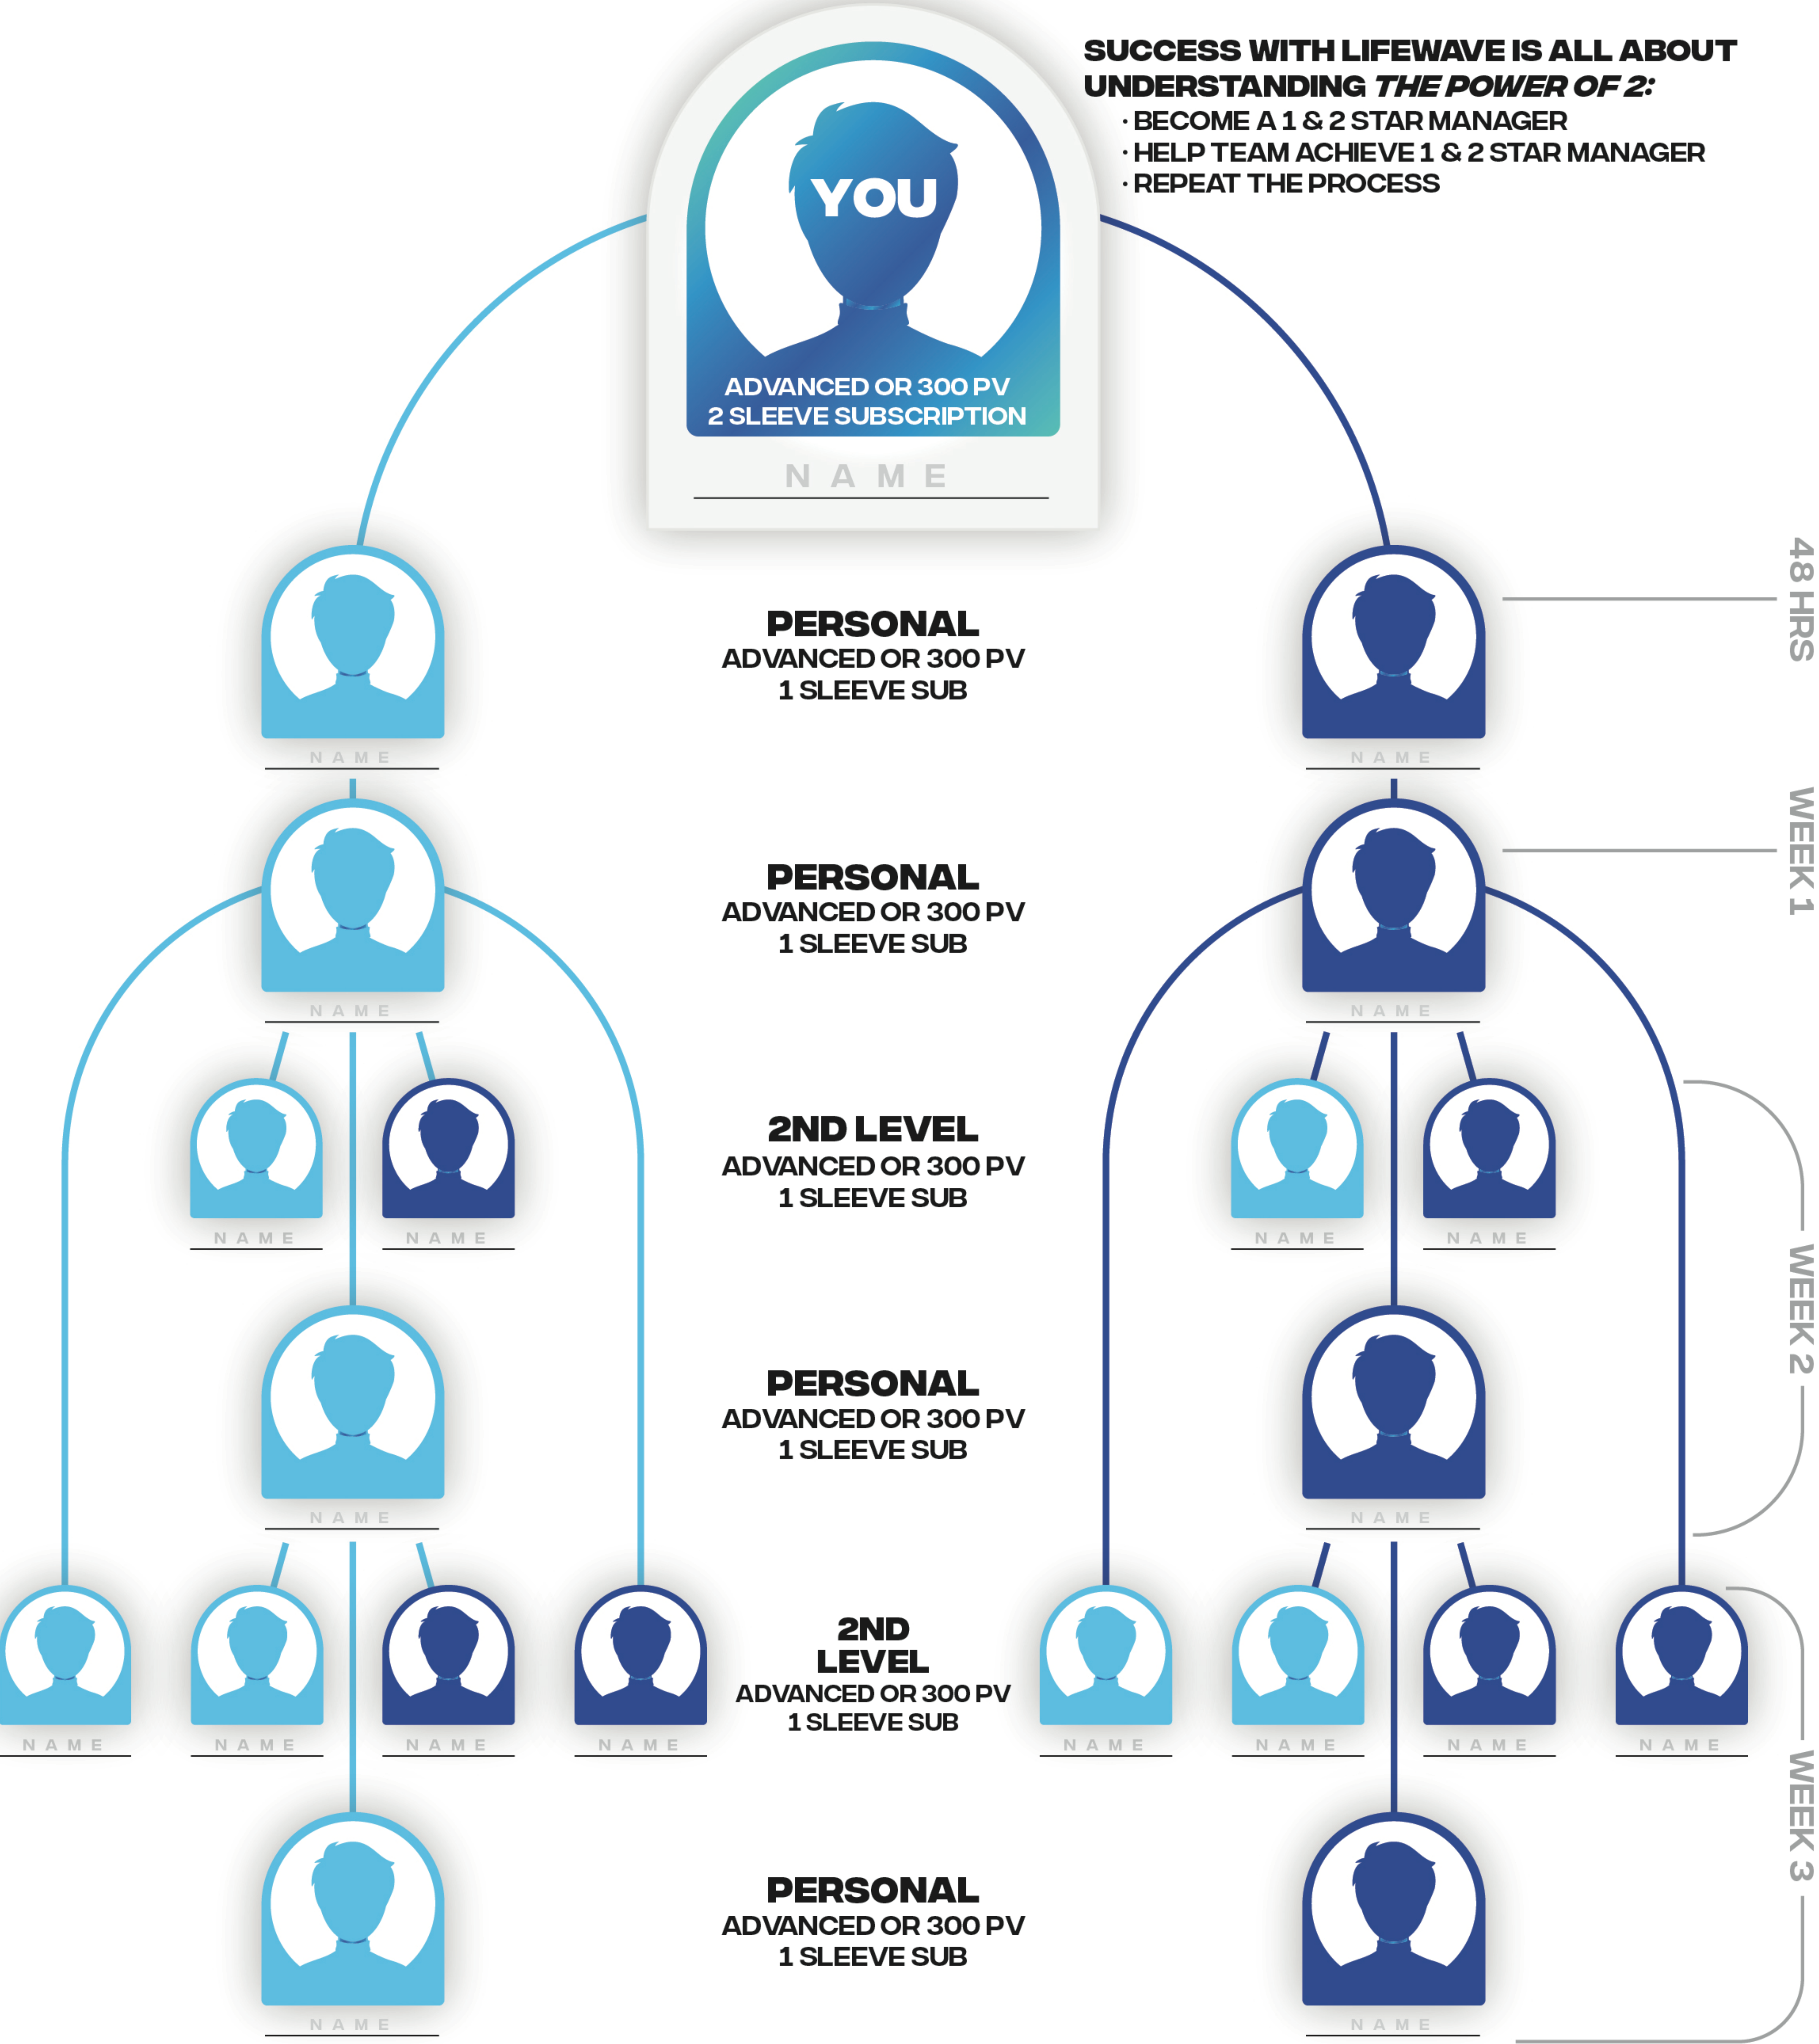

THE POWER OF 2:

LIFEWAVE 21 DAY FAST START PLAN

SUCCESS WITH LIFEWAVE IS ALL ABOUT UNDERSTANDING THE POWER OF 2:

- BECOME A 1 & 2 STAR MANAGER
- HELP TEAM ACHIEVE 1 & 2 STAR MANAGER
- REPEAT THE PROCESS

DISCLAIMER:
THIS ILLUSTRATION IS FOR TEACHING PURPOSES ONLY. WE DO NOT MAKE ANY CLAIMS OR GUARANTEES REGARDING INCOME OR EARNINGS.