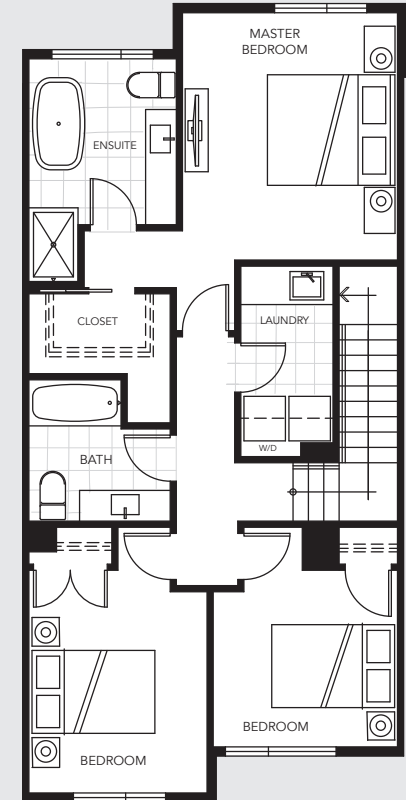

# CANYON NORTH

4674  
CAPILANO ROAD

ONE OF EIGHT  
EXCLUSIVE TOWNHOMES

3 BEDROOMS + DEN

INTERIOR:

2,153 SQ FT

PLUS GARAGE:

408 SQ FT

GROUND

462 SQ FT

MAIN

854 SQ FT

UPPER

837 SQ FT