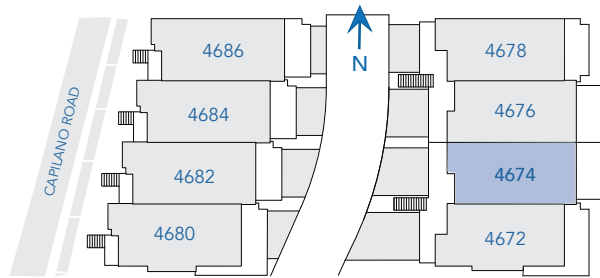

# CANYON NORTH

4674  
CAPILANO ROAD

ONE OF EIGHT  
EXCLUSIVE TOWNHOMES

3 BEDROOMS + DEN

INTERIOR:

2,153 SQ FT

PLUS GARAGE:

408 SQ FT

GROUND

462 SQ FT

MAIN

854 SQ FT

UPPER

837 SQ FT