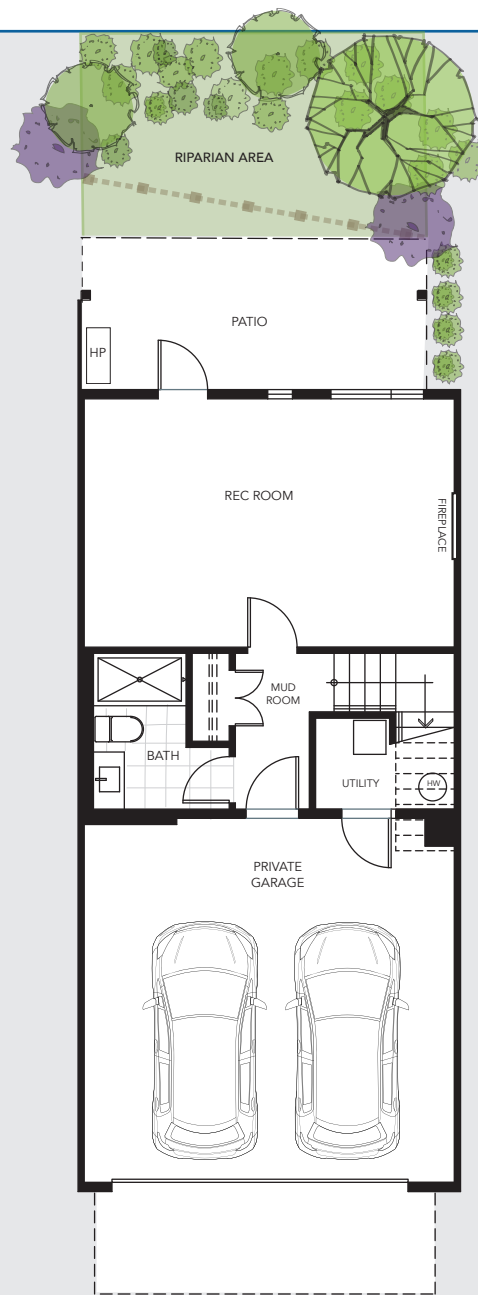

# CANYON NORTH

4674  
CAPILANO ROAD

ONE OF EIGHT  
EXCLUSIVE TOWNHOMES

3 BEDROOMS + DEN

INTERIOR:

2,153 SQ FT

PLUS GARAGE:

408 SQ FT

GROUND

462 SQ FT

MAIN

854 SQ FT

UPPER

837 SQ FT