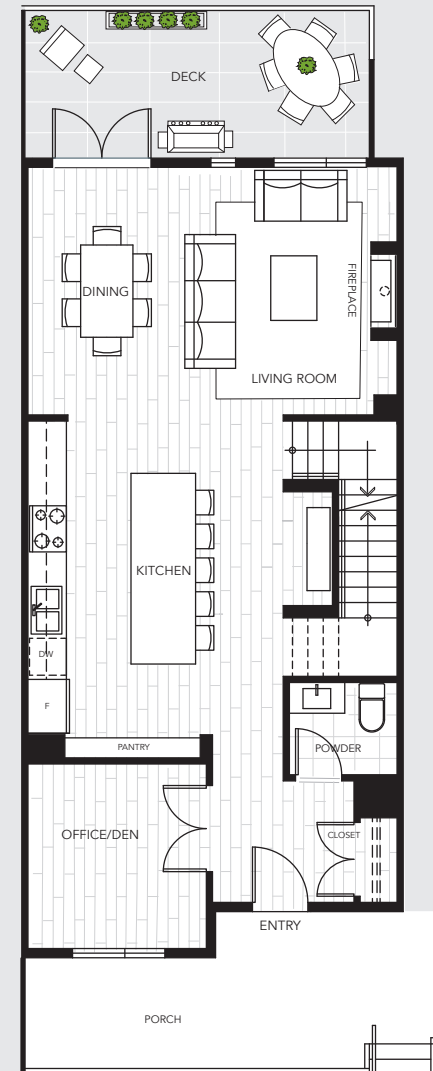

# CANYON NORTH

4674  
CAPILANO ROAD

ONE OF EIGHT  
EXCLUSIVE TOWNHOMES

3 BEDROOMS + DEN

INTERIOR:

2,153 SQ FT

PLUS GARAGE:

408 SQ FT

GROUND

462 SQ FT

MAIN

854 SQ FT

UPPER

837 SQ FT