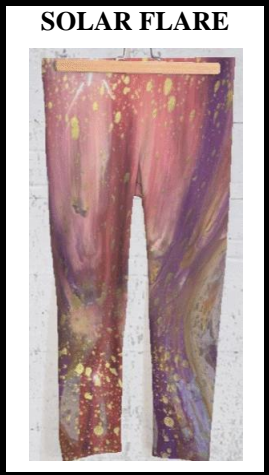

2023 COLLECTION

640 Camellia Terrace Ct. N, Neptune Beach FL 32266
www.ArtYouWear.net
Pixie@ArtYouWear.net
904.710.8682

LEGGINGS - Heavyweight 80% Polyester / 20% Spandex

LEGGINGS - Lightweight
82% Polyester / 18% Spandex

MEDIUM - 8/10

LARGE - 12

SHEER WRAPS
100% Polyester

SCARVES

100% Modal

COLORS OF FALL

ELECTRA

FIRE and ICE