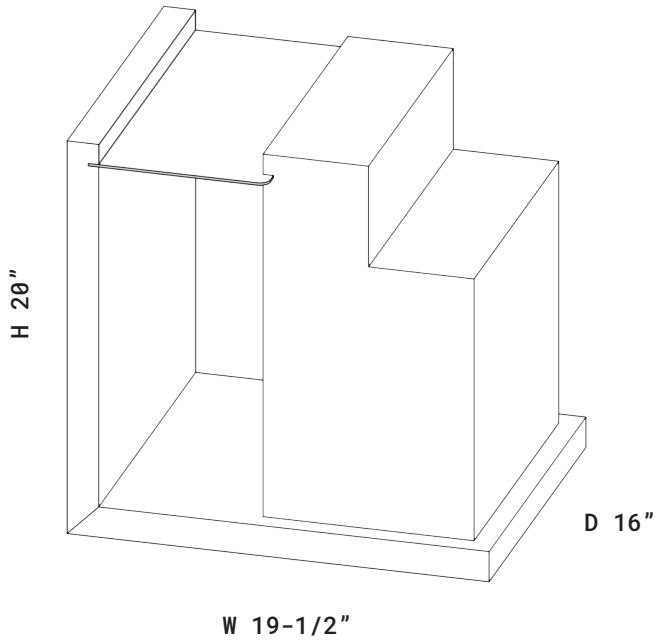

BLUEPRINT COLLECTION:
THE LLOYD

"He's a really cool guy - you should get to know him!"

SPEC

W 19-1/2"

H 20"

D 16"

AVAILABLE FINISHES

NATURAL