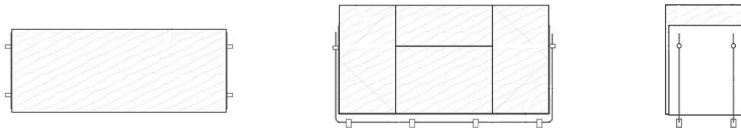

### TECHNICAL DRAWINGS

### DIMENSIONS

MEASUREMENTS ARE APPROXIMATE

Overall Width 65"  
Overall Height 34"  
Overall Depth 20"

Wood: RCTW, Rift Cut Taupe Wash  
Metal: Steel - Powder Coated Metal  
Metal Finish: GM, Gun Metal

200 lbs