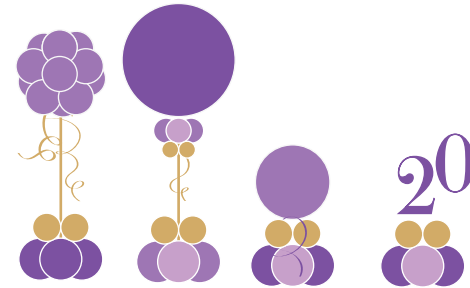

Organic Pattern

\$25 PER LINEAR FOOT

MAKING BALLOONS AWESOME!

Arches

CLASSIC ARCH
SPIRAL/SOLID/BLOCKED
\$15/FT

Numbers & Letters

3D NUMBER & LETTERS
\$185 EA.

DECOR NUMBER \$135/EA

ADD A NAME, OR OTHER EMBELLISHMENTS
FOR PERSONALIZATION. WE'RE FULL OF IDEAS.

Centerpieces

TOPIARY
\$37.50

GRAND
\$37.50

BASIC BASE
\$15

NUMBER BASE
\$22

Let's talk!

*TOPPER INCUR
ADDITIONAL CHARGE