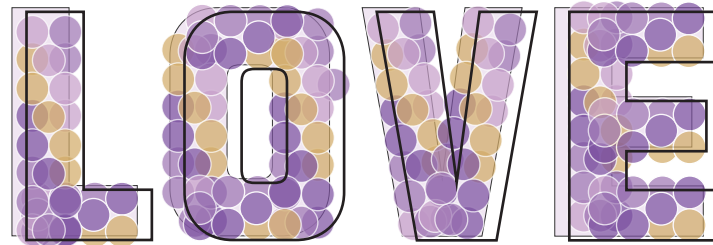

Organic Pattern

\$25 PER LINEAR FOOT

MAKING BALLOONS AWESOME!

Arches

CLASSIC ARCH
SPIRAL/SOLID/BLOCKED
\$15/FT

Numbers & Letters

3D NUMBER & LETTERS
\$185 EA.

DECOR NUMBER \$135/EA

ADD A NAME, OR OTHER EMBELLISHMENTS
FOR PERSONALIZATION. WE'RE FULL OF IDEAS.

Centerpieces

TOPIARY
\$37.50

GRAND
\$37.50

BASIC BASE
\$15

NUMBER BASE
\$22

Let's talk!

*TOPPER INCUR
ADDITIONAL CHARGE

Amber Clark, cba

UP99362@GMAIL.COM

509-240-7120

ARCH SIZE GUIDE

DOUBLE DOOR ARCH : 25 FT

ARCH ON 6 FT TABLE : 10 FT

ARCH OVER 6 FT TABLE : 20 FT

THIS GUIDE IS GENERAL PRICING IDEAS, AND DOES NOT
INCLUDE DELIVERY, SET UP AND TAXES (WHERE
APPLICABLE).