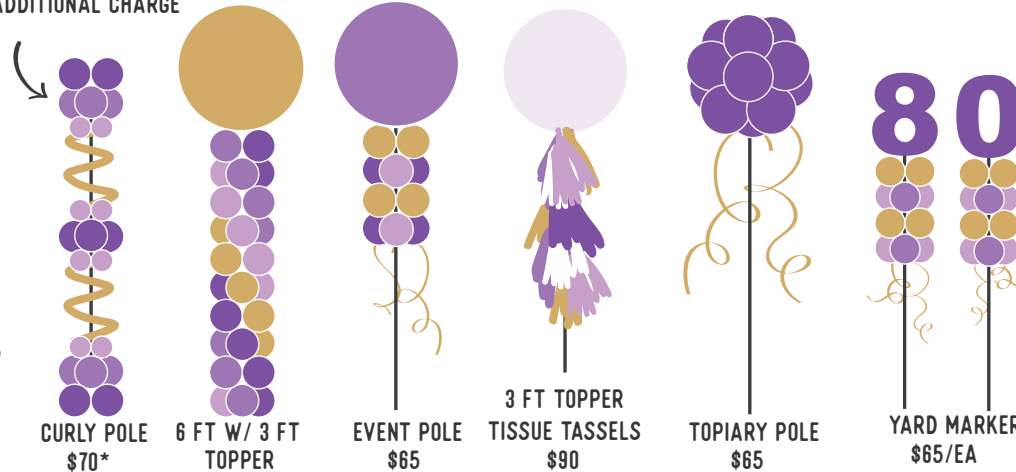

Organic Pattern

\$25 PER LINEAR FOOT

MAKING BALLOONS AWESOME!

Arches

CLASSIC ARCH
SPIRAL/SOLID/BLOCKED
\$15/FT

Numbers & Letters

3D NUMBER & LETTERS
\$185 EA.

DECOR NUMBER \$135/EA

ADD A NAME, OR OTHER EMBELLISHMENTS
FOR PERSONALIZATION. WE'RE FULL OF IDEAS.

Centerpieces

TOPIARY
\$37.50

GRAND
\$37.50

BASIC BASE
\$15

NUMBER BASE
\$22

Let's talk!

*TOPPER INCUR
ADDITIONAL CHARGE

Columns

CURLY POLE
\$70*

6 FT W/ 3 FT
TOPPER

EVENT POLE
\$65

3 FT TOPPER
TISSUE TASSELS
\$90

TOPIARY POLE
\$65

YARD MARKER
\$65/EA

GRAD PEDESTAL
\$150

Amber Clark, cba

UP99362@GMAIL.COM

509-240-7120

ARCH SIZE GUIDE

DOUBLE DOOR ARCH : 25 FT

ARCH ON 6 FT TABLE : 10 FT

ARCH OVER 6 FT TABLE : 20 FT

THIS GUIDE IS GENERAL PRICING IDEAS, AND DOES NOT
INCLUDE DELIVERY, SET UP AND TAXES (WHERE
APPLICABLE).