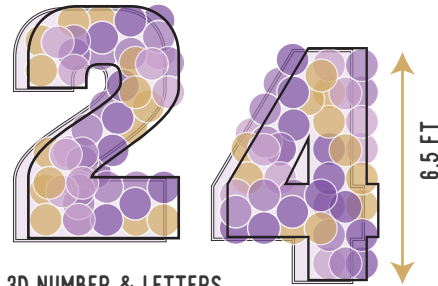

Organic Pattern

\$25 PER LINEAR FOOT

MAKING BALLOONS AWESOME!

Arches

CLASSIC ARCH
SPIRAL/SOLID/BLOCKED
\$15/FT

Numbers & Letters

3D NUMBER & LETTERS
\$185 EA.

DECOR NUMBER \$135/EA

ADD A NAME, OR OTHER EMBELLISHMENTS
FOR PERSONALIZATION. WE'RE FULL OF IDEAS.

Centerpieces

TOPIARY
\$37.50

GRAND
\$37.50

BASIC BASE
\$15

NUMBER BASE
\$22

Let's talk!

*TOPPER INCUR
ADDITIONAL CHARGE

Amber Clark, cba

UP99362@GMAIL.COM

509-240-7120

ARCH SIZE GUIDE

DOUBLE DOOR ARCH : 25 FT

ARCH ON 6 FT TABLE : 10 FT

ARCH OVER 6 FT TABLE : 20 FT

THIS GUIDE IS GENERAL PRICING IDEAS, AND DOES NOT
INCLUDE DELIVERY, SET UP AND TAXES (WHERE
APPLICABLE).