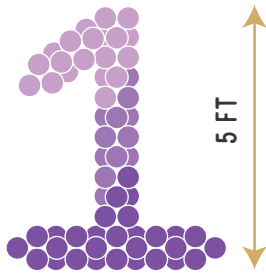

Organic Pattern

\$25 PER LINEAR FOOT

MAKING BALLOONS AWESOME!

Arches

CLASSIC ARCH
SPIRAL/SOLID/BLOCKED
\$15/FT

Numbers & Letters

3D NUMBER & LETTERS
\$185 EA.

DECOR NUMBER \$135/EA

ADD A NAME, OR OTHER EMBELLISHMENTS
FOR PERSONALIZATION. WE'RE FULL OF IDEAS.

Centerpieces

TOPIARY
\$37.50

GRAND
\$37.50

BASIC BASE
\$15

NUMBER BASE
\$22

Let's talk!

*TOPPER INCUR
ADDITIONAL CHARGE

Amber Clark, cba

UP99362@GMAIL.COM

509-240-7120

ARCH SIZE GUIDE

DOUBLE DOOR ARCH : 25 FT

ARCH ON 6 FT TABLE : 10 FT

ARCH OVER 6 FT TABLE : 20 FT

THIS GUIDE IS GENERAL PRICING IDEAS, AND DOES NOT
INCLUDE DELIVERY, SET UP AND TAXES (WHERE
APPLICABLE).